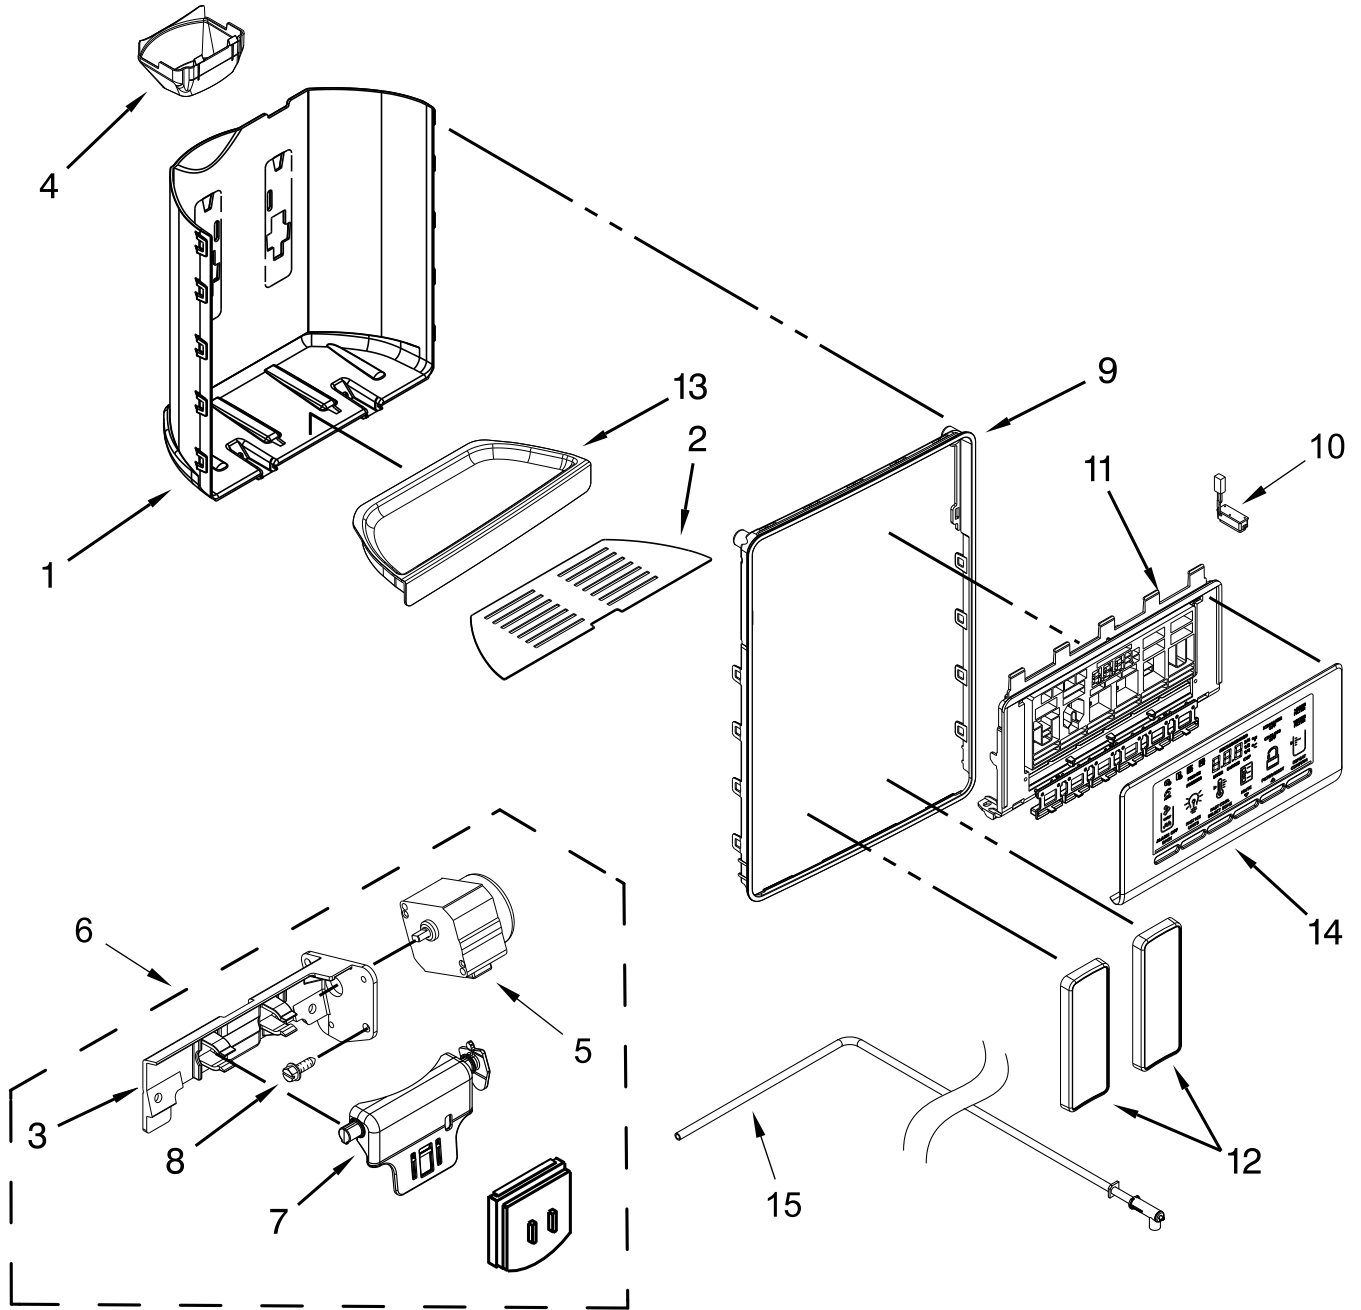

DISPENSER PARTS

DISPENSER PARTS

<u>Illus.</u> <u>No.</u>	<u>Part No.</u>	<u>Description</u>	<u>Illus.</u> <u>No.</u>	<u>Part No.</u>	<u>Description</u>	<u>Illus.</u> <u>No.</u>	<u>Part No.</u>	<u>Description</u>
1		Housing, Dispenser (Not Serviced)	8	4449745	Screw	13		Tray, Housing
2		Grate, Drip Tray	9		Trim Ring		W10276193	White
	W10276220	White		W10276186	White		W10276194	Black
	W10276221	Black		W10276187	Black		W10276224	Grey
	W10276223	Grey		W10276227	Grey	14		Front Cover
3	W10174827	Bracket, Ice Door	10	W10238083	Assembly, LED		W10276229	White
4	W10435760	Guide, Ice	11	W10744623	Assembly, User Interface	15	W10386778	Water Fitting Assembly
5	W10205978	Motor, Dispenser	12		Pad, Ice & Water			
6	W10493172	Separator Assembly		W10370593	White			
7	W10346124	Support, Ice Door		W10370592	Black			
				W10370594	Grey