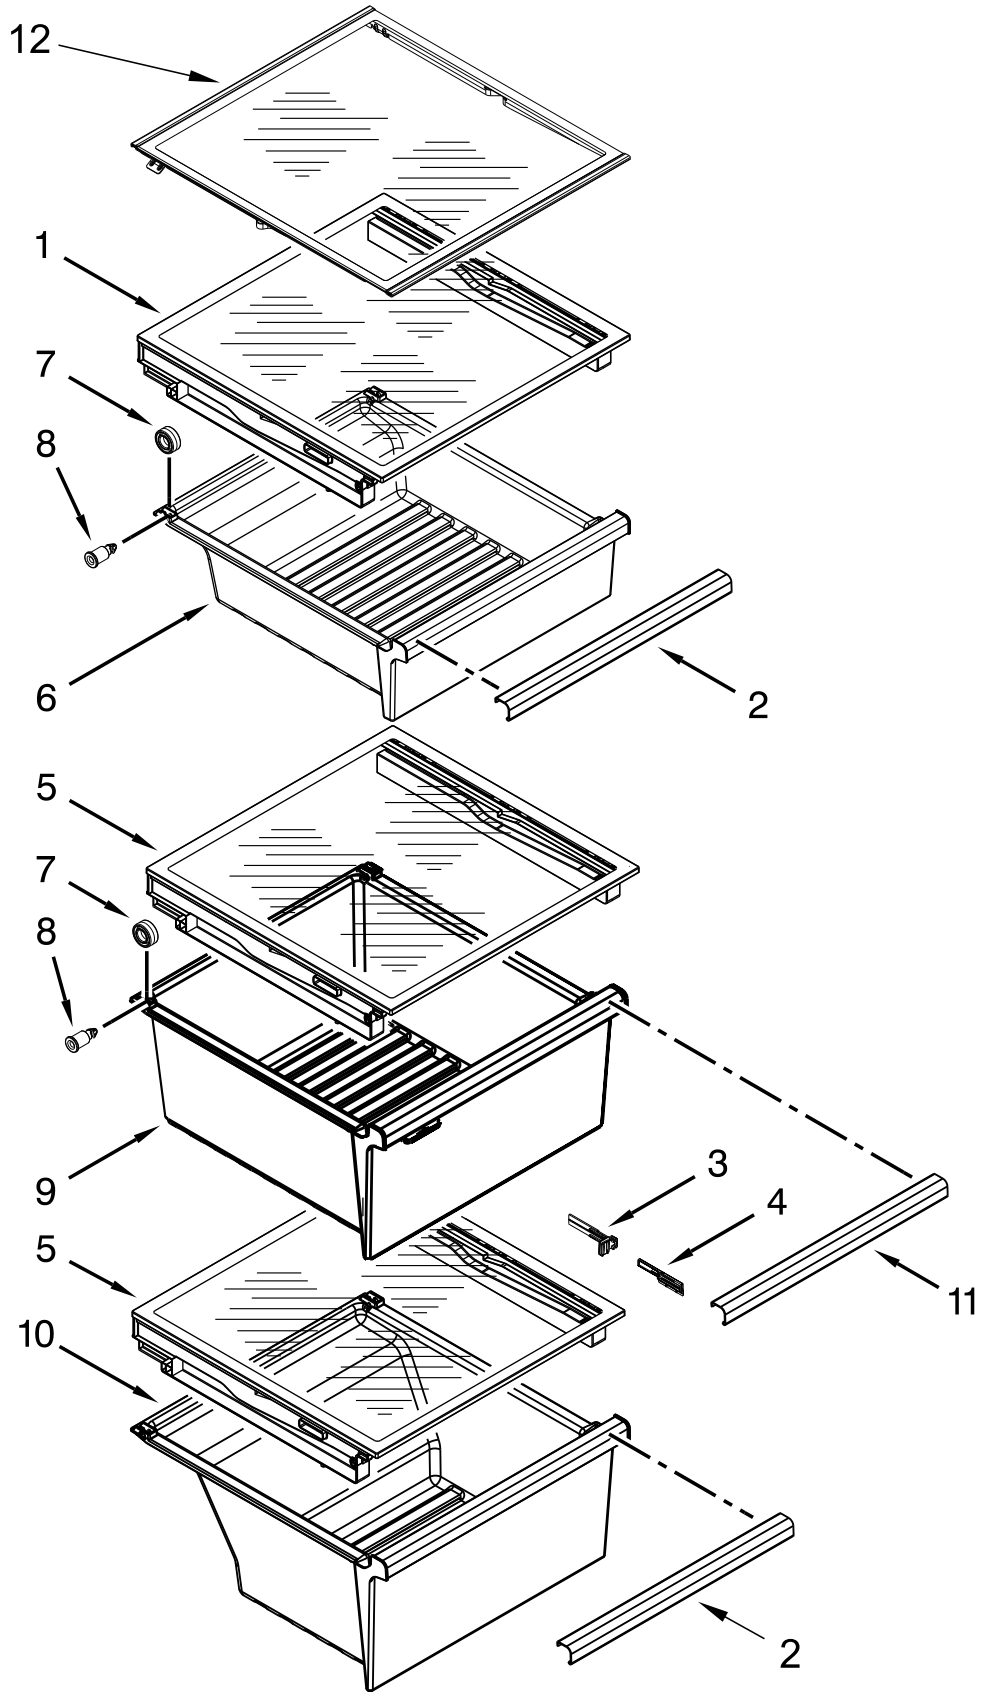

REFRIGERATOR SHELF PARTS

REFRIGERATOR SHELF PARTS

<u>Illus.</u> <u>No.</u>	<u>Part No.</u>	<u>Description</u>
1	W10463648	Shelf, Snack Pan
2	W10256775	Trim, Handle
3	W10282883	Slide, Humidity
4	W10282880	Housing, Humidity

<u>Illus.</u> <u>No.</u>	<u>Part No.</u>	<u>Description</u>
5	W10463650	Cover, Assembly
6	W10256770	Pan, Snack
7	W10278139	Roller
8	W10257246	Axle, Roller

<u>Illus.</u> <u>No.</u>	<u>Part No.</u>	<u>Description</u>
9	W10278653	Pan, Crisper
10	W10256774	Pan, Meat
11	W10309637	Trim, Handle
12	W10643329	Shelf Assembly