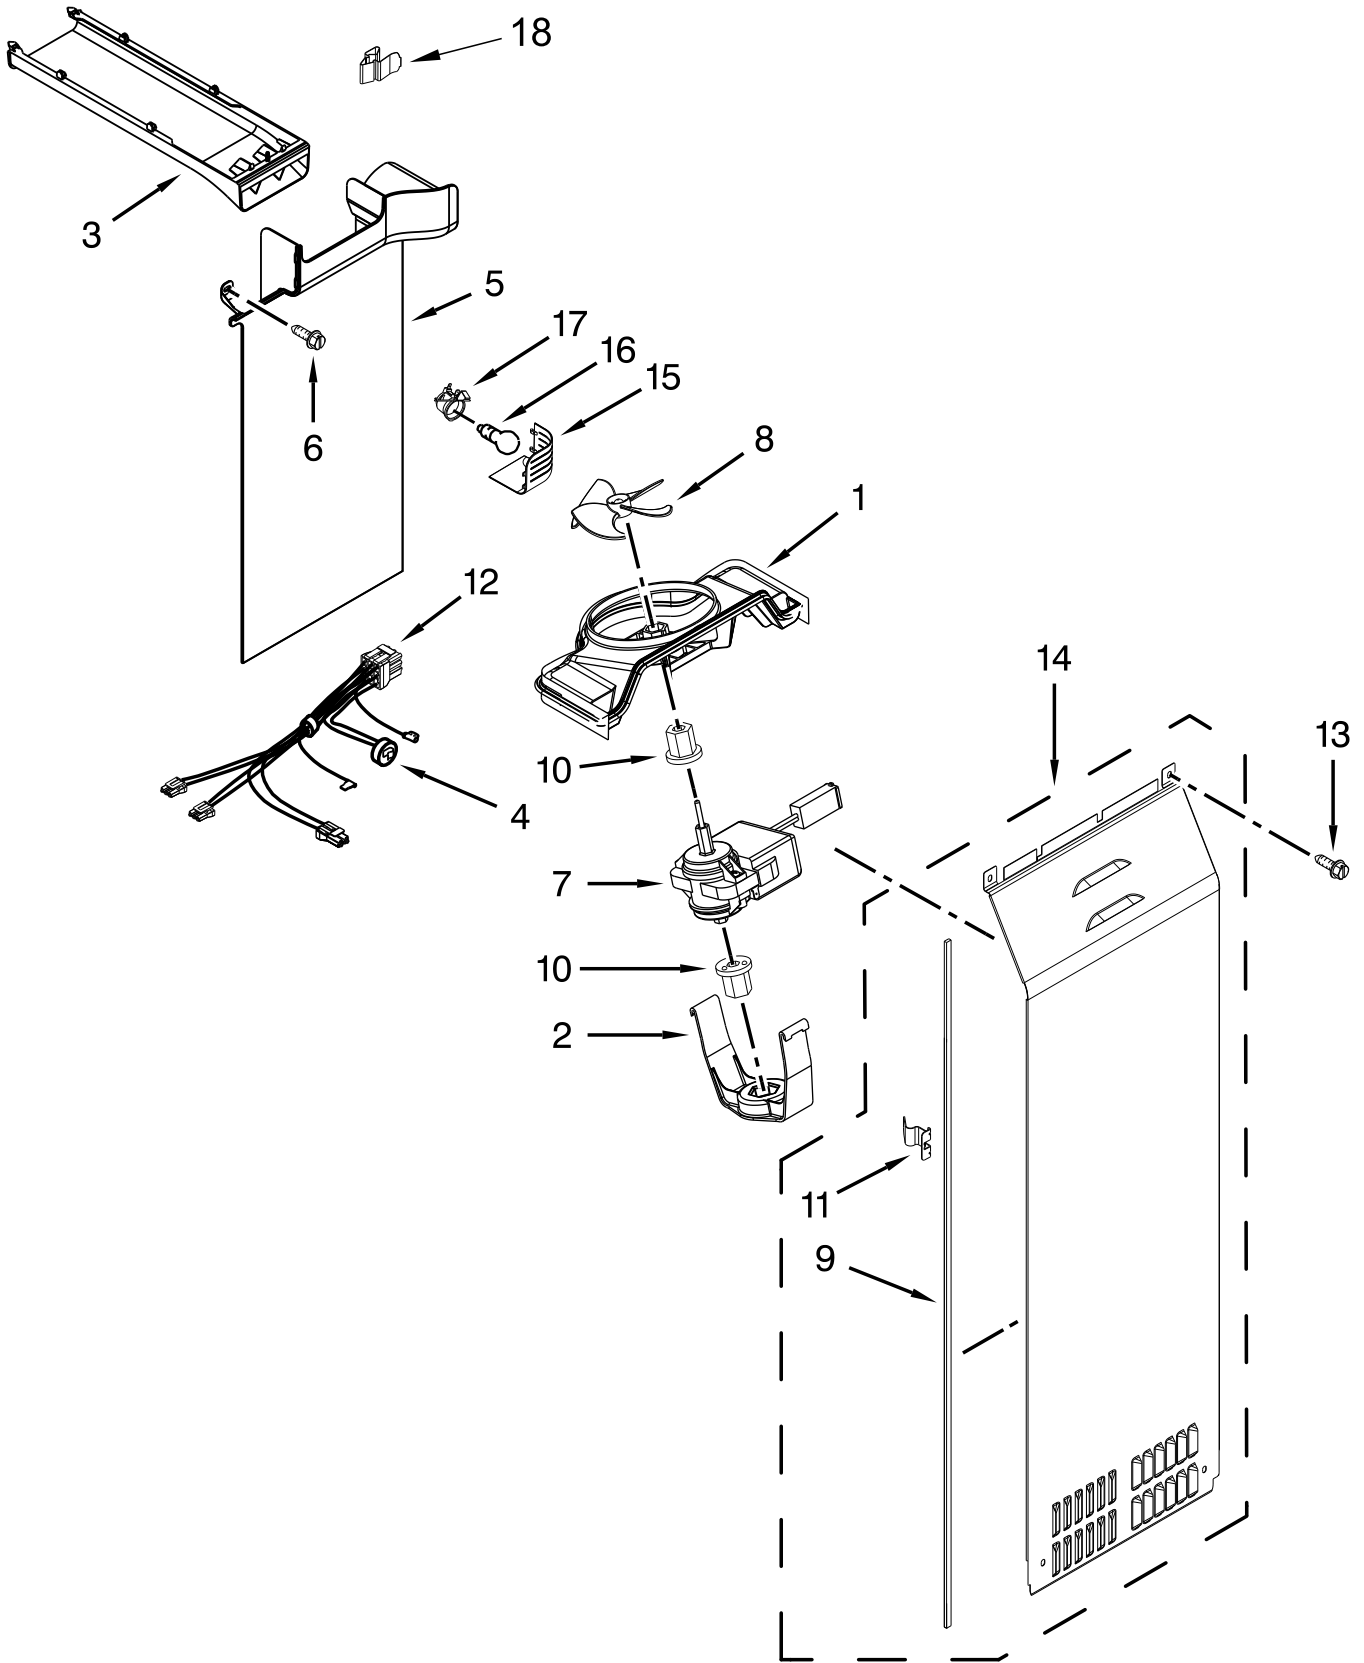

AIR FLOW PARTS

AIR FLOW PARTS

<u>Illus.</u> <u>No.</u>	<u>Part No.</u>	<u>Description</u>
1	W10251462	Fan Scroll
2	2223733	Retainer, Fan Motor
3	W10550199	Air Duct, Upper
4	W10260437	Bi-Metal, Defrost
5	W10260378	Duct, Freezer Air
6	W10001260	Screw

<u>Illus.</u> <u>No.</u>	<u>Part No.</u>	<u>Description</u>
7	W10556724	Motor, Fan
8	2169142	Blade, Fan
9	W10240370	Gasket, Evaporator Cover
10	W10449920	Grommet, Motor
11	W10369602	Clip, Evaporator Cover
12	W10679946	Assembly, Evaporator Fan Wire

<u>Illus.</u> <u>No.</u>	<u>Part No.</u>	<u>Description</u>
13	W10142292	Screw
14	W10388268	Cover, Evaporator
15	W10260382	Cover, Light
16	W10565137	Lamp, LED
17	2162085	Socket, Light
18	W10331728	Clip, Air Duct