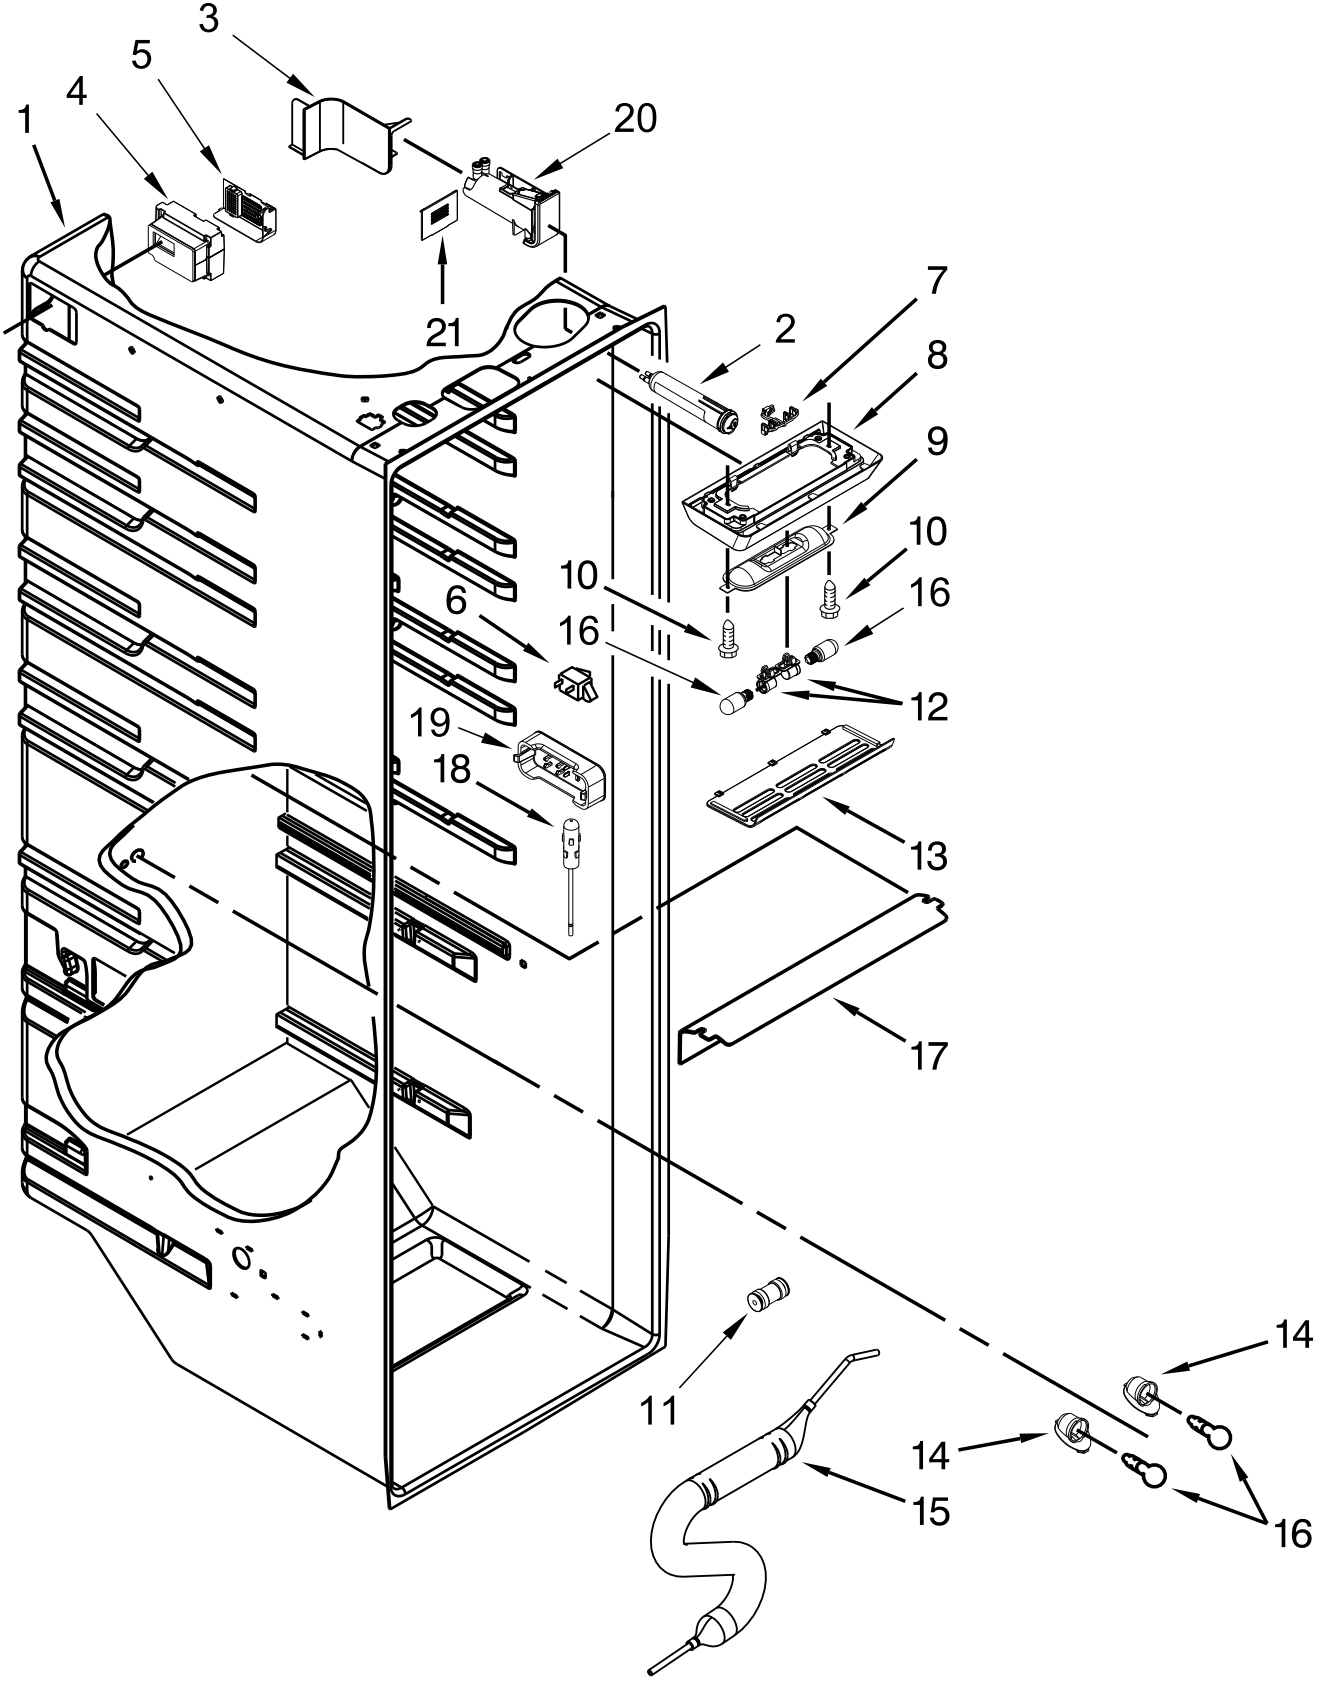

REFRIGERATOR LINER PARTS

REFRIGERATOR LINER PARTS

<u>Illus.</u> <u>No.</u>	<u>Part No.</u>	<u>Description</u>	<u>Illus.</u> <u>No.</u>	<u>Part No.</u>	<u>Description</u>	<u>Illus.</u> <u>No.</u>	<u>Part No.</u>	<u>Description</u>
1		Liner (Not A Serviceable Part)	9	2223680	Shield, Heat	19	W10425252	Cover, Thermistor
2	W10569758	Water Filter	10	W10141632	Screw	20	W10394053	Housing, Water Filter
3	W10300482	Cover, Water Filter	11	W10271543	Connector, Water Tube	21	W10457603	Air Filter Cover
4	W10699904	Air Diffuser Assembly	12	W10440814	Socket, Light			
5	W10457601	Air Diffuser Cover	13	W10280420	Lens, Top Light			
6	W10656773	Switch, Light	14	2162085	Socket, Light			
7	W10253300	Wire Assembly, Top Light	15	W10366790	Reservoir			
8	W10280178	Trim, Light	16	W10574850	Lamp, LED			
			17	W10269099	Lens, Light			
			18	W10280385	Thermistor