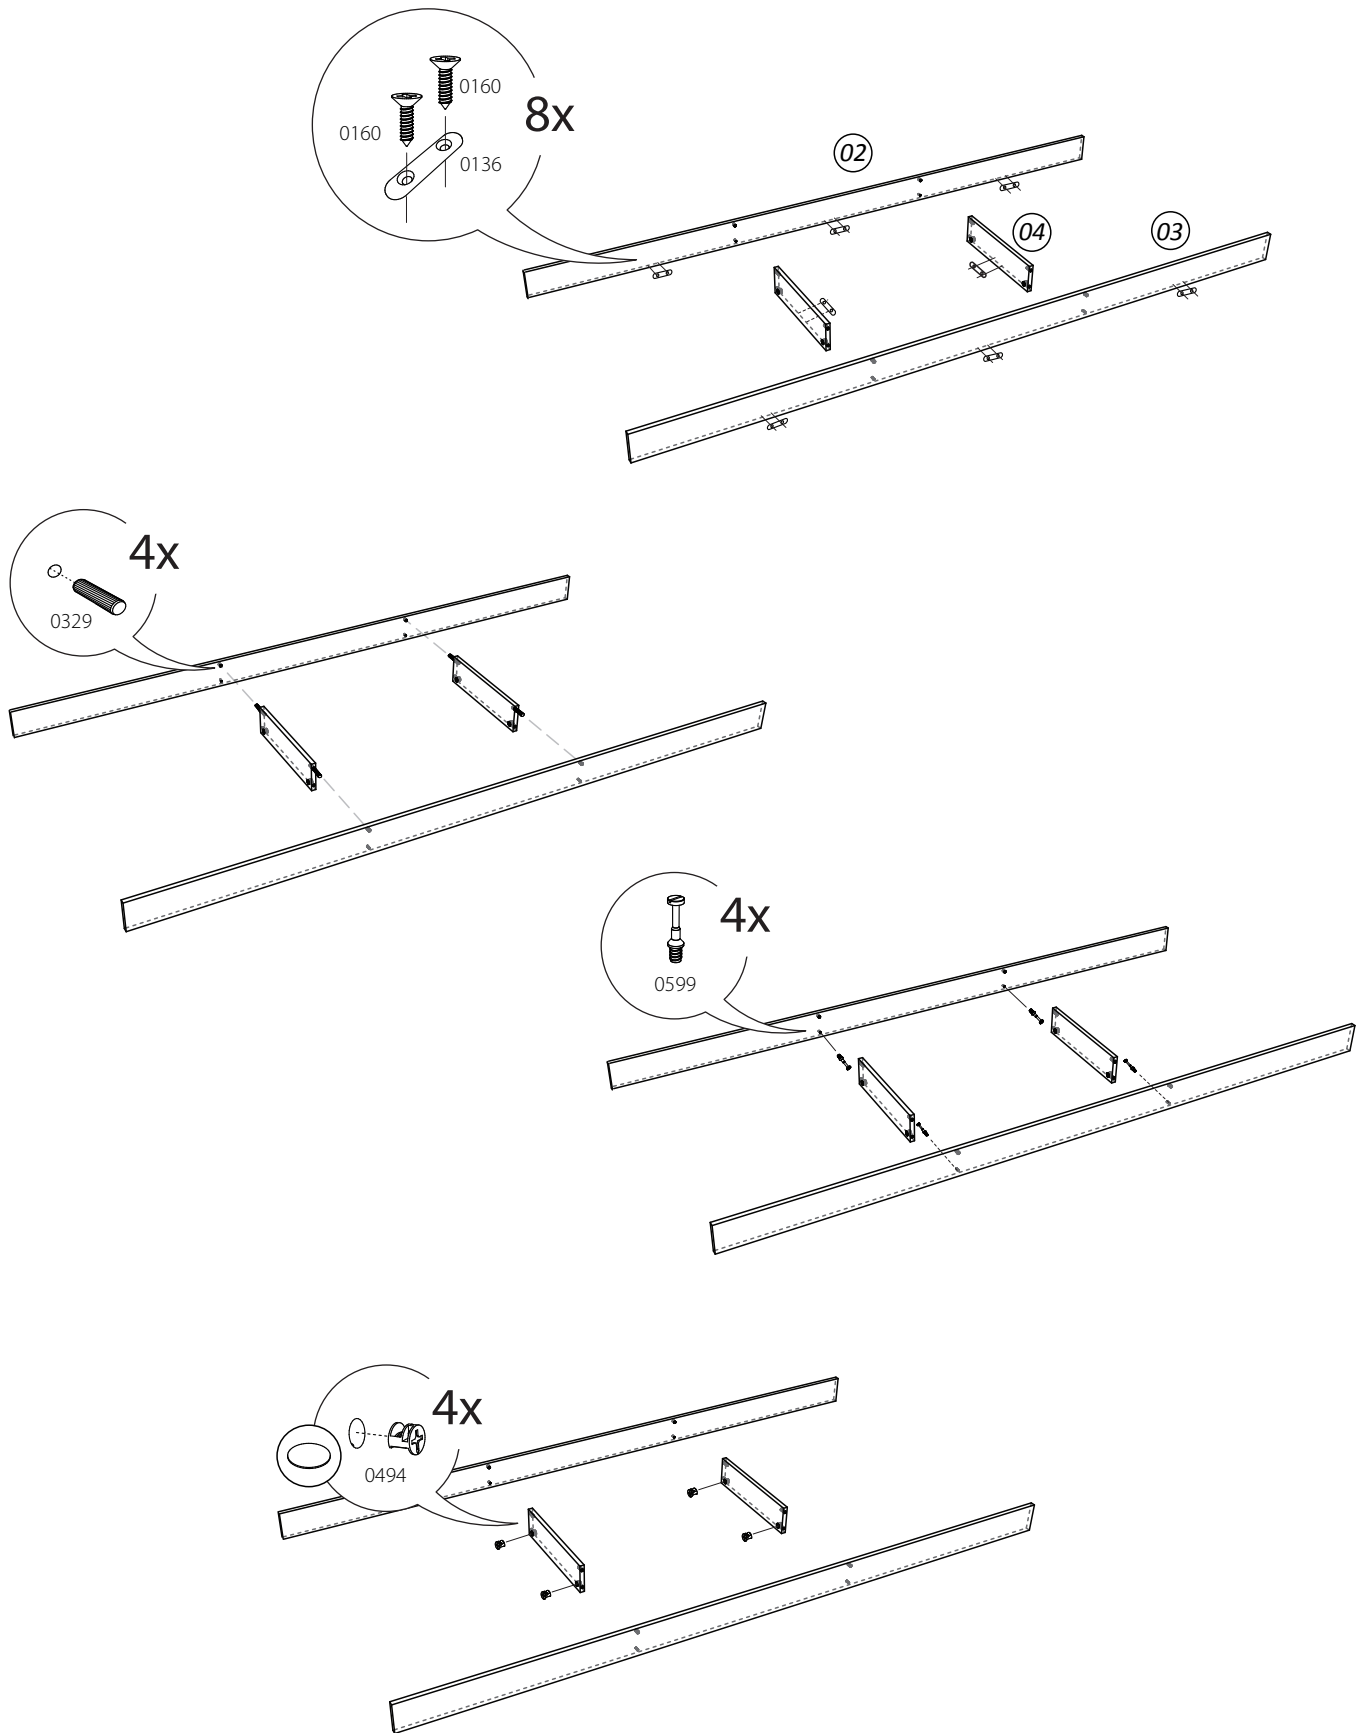

24x

4157

1x

0138

16x

Included In This Package

1. Baseboard	x1
2. Front of Baseboard	x1
3. Back of Baseboard	x1
4. Baseboard Support Beams	x2
5. Left Outer Side	x1
6. Left Inner Side	x1
7. Left and Right Shelves	x2
8. Right Inner Side	x1
9. Bottom Center Shelf	x1
10. Center Divider	x2
11. Top Center Shelf	x1
12. Right Outer Side	x1
13. Top Shelf	x1
14. Top Dividers	x2
15. Wardrobe Top	x1
16. Vertical Backplates	x6
17. Horizontal Backplate	x1
18. Front of Drawer	x4
19. Side of Drawer – Left	x4
20. Side of Drawer – Right	x4
21. Back of Drawer	x4
22. Bottom of Drawer	x4
23. Outer Doors	x4
24. Inner Doors	x2
25. Support Beam	x3

1 Assemble Baseboard

1 Assemble Baseboard (continued)

2 Add Left Outer Side & Tracks

3 Add Center Sides & Shelves

3 Add Center Sides & Shelves (continued)

4 Add Top Center Shelf

5 Add Right Outer Side & Tracks