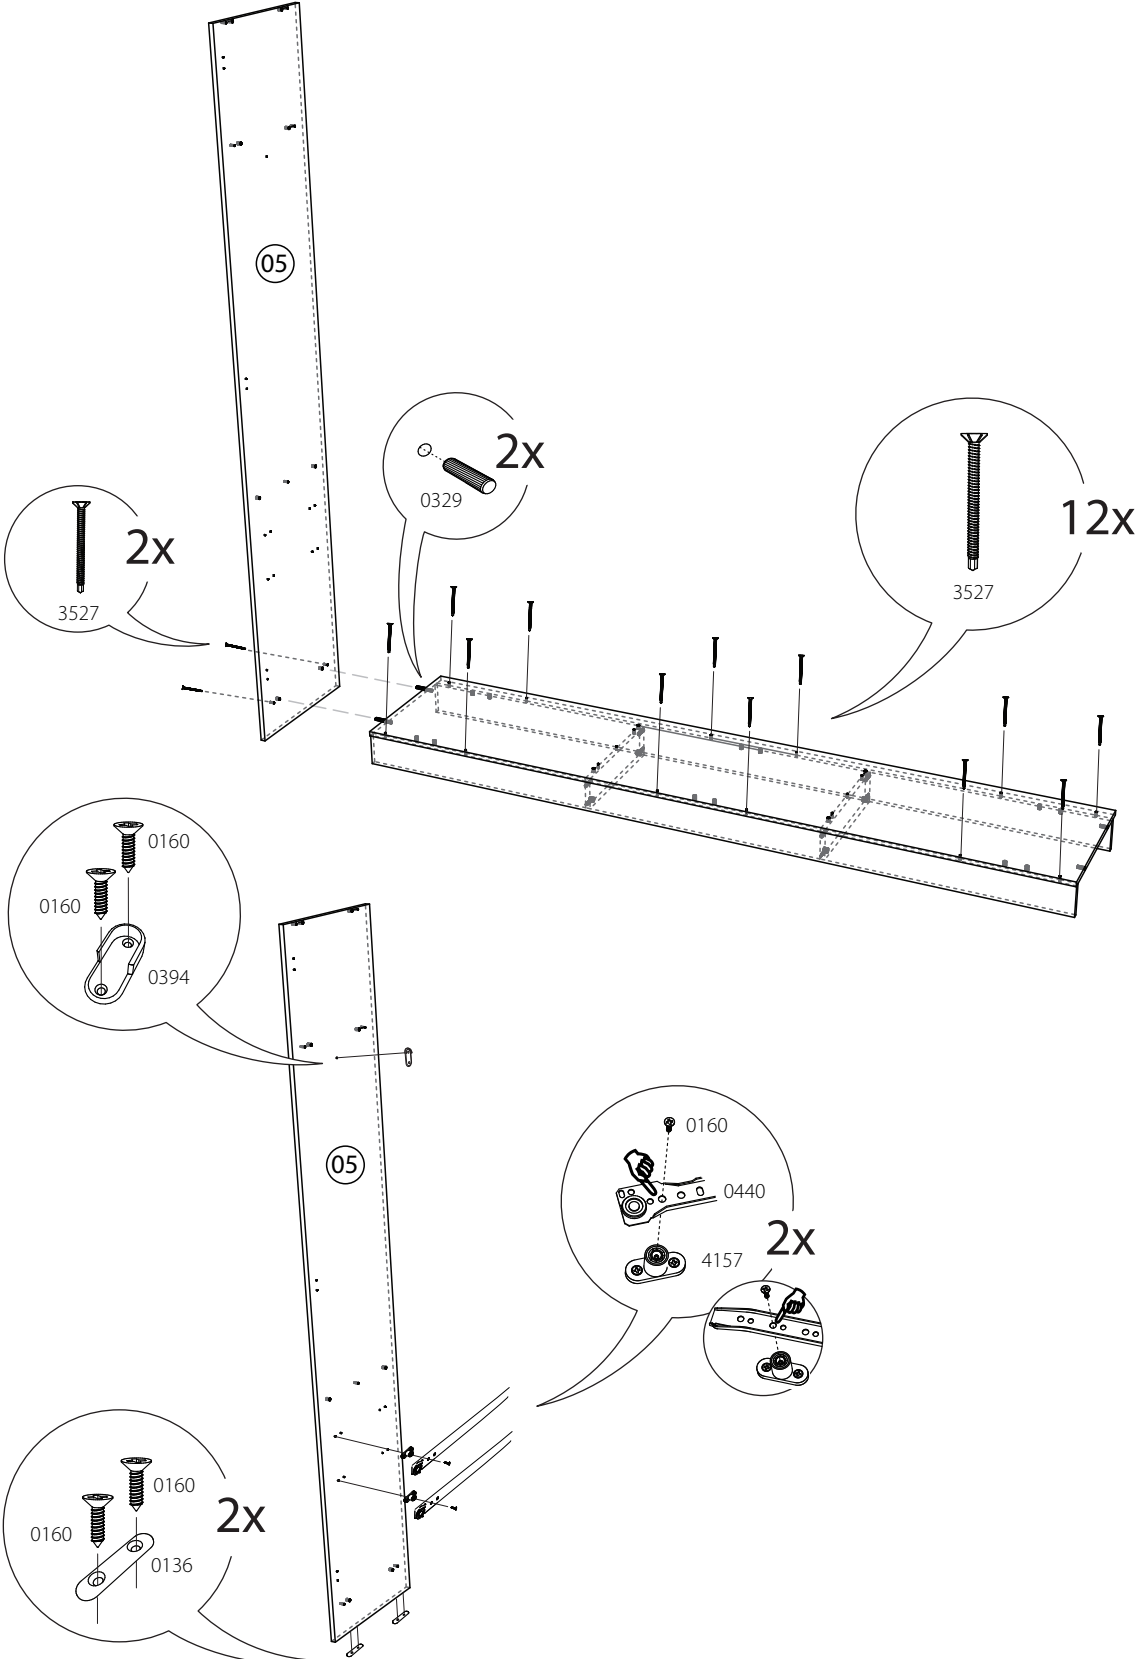

24x

4157

1x

0138

16x

Included In This Package

1. Baseboard	x1
2. Front of Baseboard	x1
3. Back of Baseboard	x1
4. Baseboard Support Beams	x2
5. Left Outer Side	x1
6. Left Inner Side	x1
7. Left and Right Shelves	x2
8. Right Inner Side	x1
9. Bottom Center Shelf	x1
10. Center Divider	x2
11. Top Center Shelf	x1
12. Right Outer Side	x1
13. Top Shelf	x1
14. Top Dividers	x2
15. Wardrobe Top	x1
16. Vertical Backplates	x6
17. Horizontal Backplate	x1
18. Front of Drawer	x4
19. Side of Drawer – Left	x4
20. Side of Drawer – Right	x4
21. Back of Drawer	x4
22. Bottom of Drawer	x4
23. Outer Doors	x4
24. Inner Doors	x2
25. Support Beam	x3

1 Assemble Baseboard

1 Assemble Baseboard (continued)

2 Add Left Outer Side & Tracks

3 Add Center Sides & Shelves

3 Add Center Sides & Shelves (continued)

4 Add Top Center Shelf

5 Add Right Outer Side & Tracks