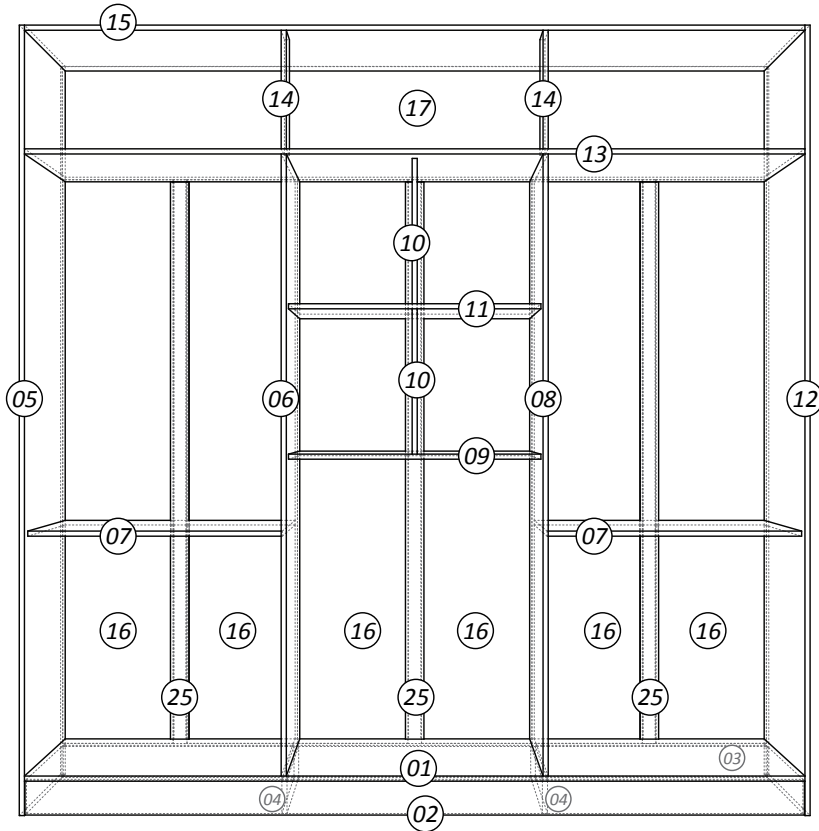

24x

4157

1x

0138

16x

Included In This Package

1. Baseboard	x1
2. Front of Baseboard	x1
3. Back of Baseboard	x1
4. Baseboard Support Beams	x2
5. Left Outer Side	x1
6. Left Inner Side	x1
7. Left and Right Shelves	x2
8. Right Inner Side	x1
9. Bottom Center Shelf	x1
10. Center Divider	x2
11. Top Center Shelf	x1
12. Right Outer Side	x1
13. Top Shelf	x1
14. Top Dividers	x2
15. Wardrobe Top	x1
16. Vertical Backplates	x6
17. Horizontal Backplate	x1
18. Front of Drawer	x4
19. Side of Drawer – Left	x4
20. Side of Drawer – Right	x4
21. Back of Drawer	x4
22. Bottom of Drawer	x4
23. Outer Doors	x4
24. Inner Doors	x2
25. Support Beam	x3