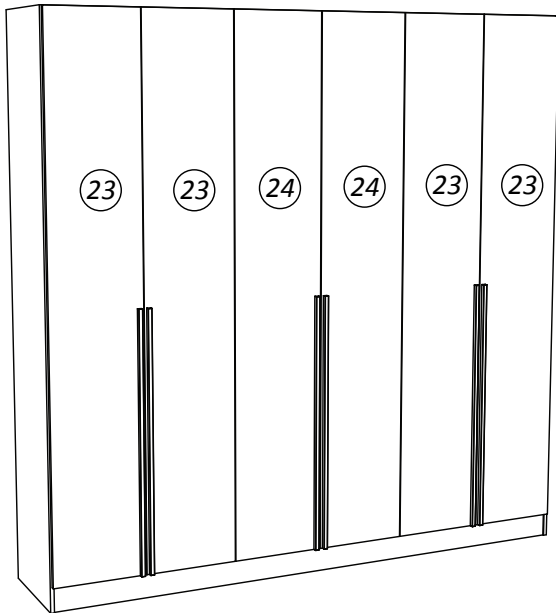

24x

4157

1x

0138

16x

Included In This Package

1. Baseboard	x1
2. Front of Baseboard	x1
3. Back of Baseboard	x1
4. Baseboard Support Beams	x2
5. Left Outer Side	x1
6. Left Inner Side	x1
7. Left and Right Shelves	x2
8. Right Inner Side	x1
9. Bottom Center Shelf	x1
10. Center Divider	x2
11. Top Center Shelf	x1
12. Right Outer Side	x1
13. Top Shelf	x1
14. Top Dividers	x2
15. Wardrobe Top	x1
16. Vertical Backplates	x6
17. Horizontal Backplate	x1
18. Front of Drawer	x4
19. Side of Drawer – Left	x4
20. Side of Drawer – Right	x4
21. Back of Drawer	x4
22. Bottom of Drawer	x4
23. Outer Doors	x4
24. Inner Doors	x2
25. Support Beam	x3