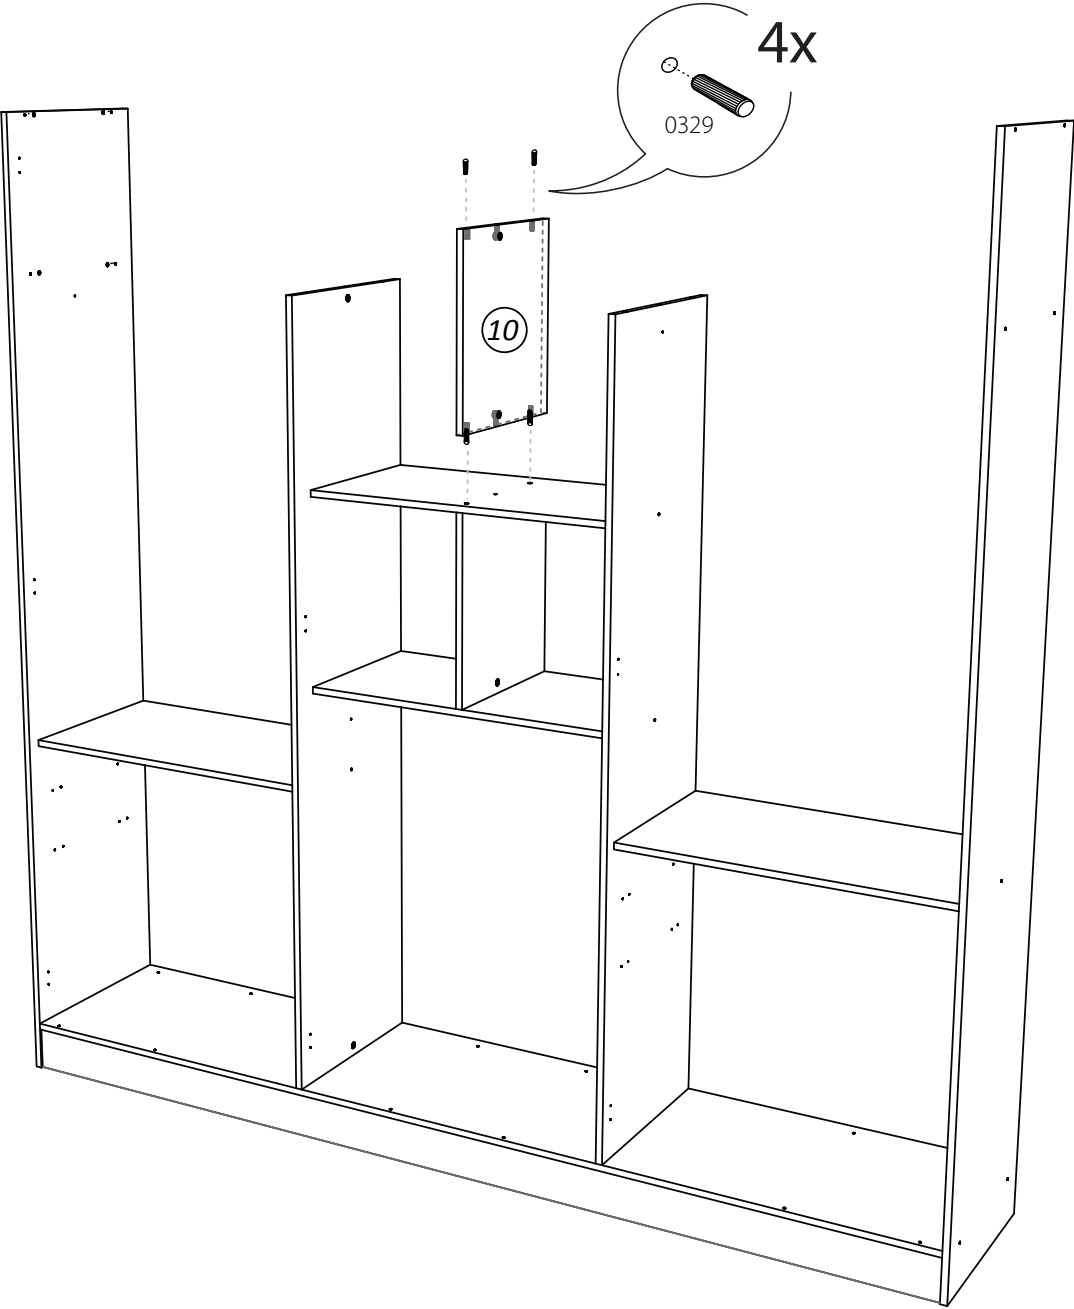

6 Add Center Divider