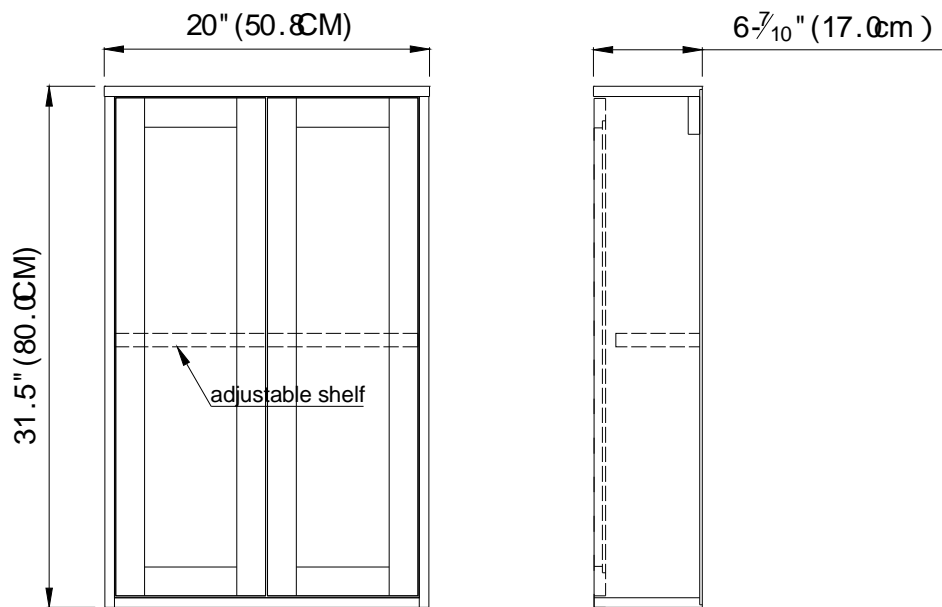

Installation Notes

Install this product according to the installation guide.
Decorative cabinet hardware is supplied. Refer to the Chinshu bath accessories line for additional decorative cabinet hardware to complement your the wall cabinet

Product Diagram