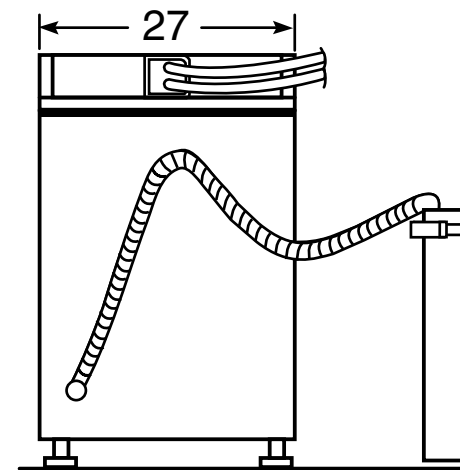

PTWN8050M/PTWN8055M

GE Profile Harmony™ 5.1 IEC cu. ft. Stainless Steel Capacity Washer

Dimensions and Installation Information (in inches)

Circuit Requirements: An individual, properly-grounded branch circuit, with a three-prong grounding-type receptacle, protected by a 15 or 20 amp circuit breaker or a time-delay fuse, is required.

Electrical Rating: 115V, 60Hz, 10A

Note: Washer wall outlet must be located within 36" of service code entry. Wall outlet must not be located behind dryer.

Installation Information: Before installing, consult installation instructions packed with product for current dimensional data.

For answers to your Monogram®, GE Profile™ or GE® appliance questions, visit our website at ge.com or call GE Answer Center® service, 800.626.2000.

Rear View