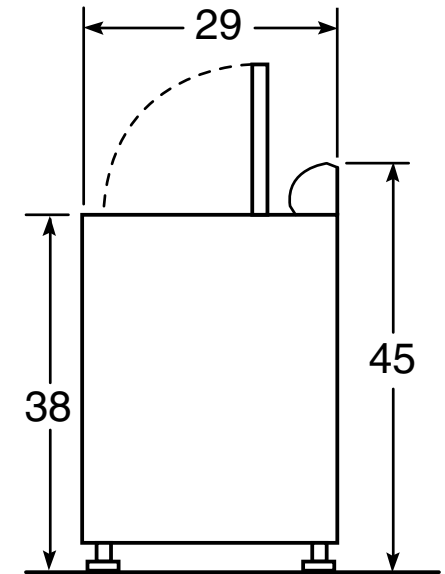

Side View

imagination at work

Listed by
Underwriters
Laboratories