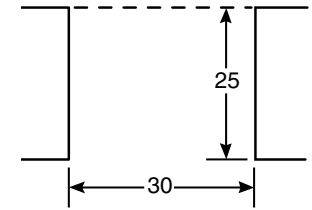

If you are using the Filler strip or Backguard: