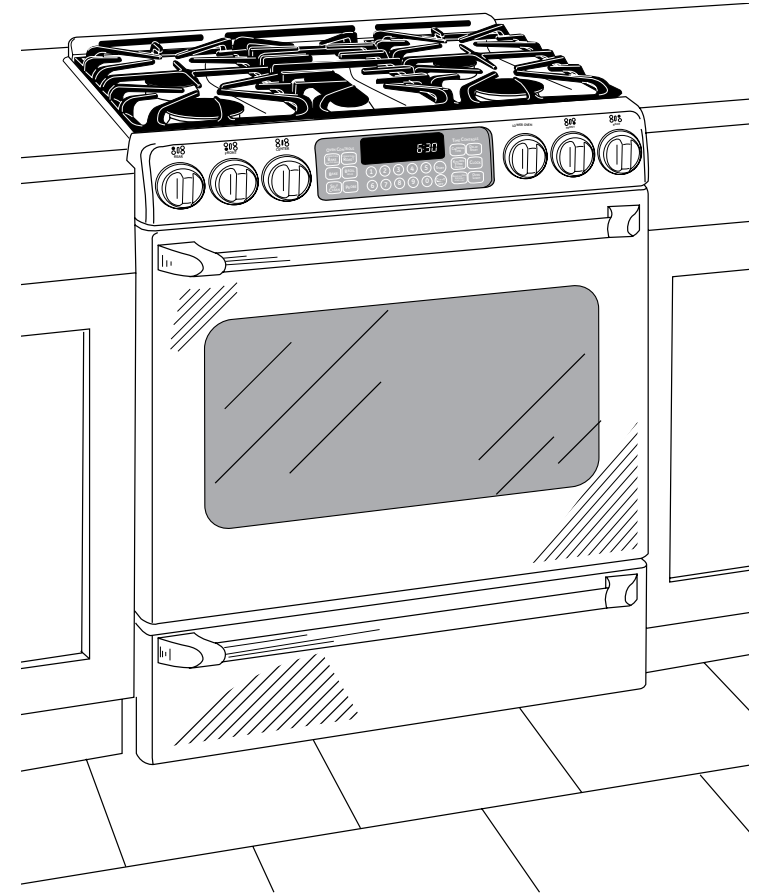

CGS980SEMSS

GE Café 30" Slide-In Gas Range

Dimensions and Installation Information (in inches)

You must use the rear filler strip kit shipped with the range or the optional accessory backguard when installing these ranges

imagination at work

All GE ranges are equipped with an Anti-Tip device. The installation of this device is an important, required step in the installation of the range.

Specification Created 4/07

230151

CGS980SEMSS

GE Café 30" Slide-In Gas Range

Features and Benefits

- PreciseAir™ Convection System - Delivers even air and heat circulation for superior baking and roasting results
- Extra-Large Oven Capacity - Provides a large oven interior ideal for cooking more items at once
- Self-Clean Oven - Conveniently cleans the oven cavity without need of scrubbing
- Deep Recessed Cooktop - Designed with a recessed surface to help contain spills and make cleaning easy
- PowerBoil™ Burner - Delivers 15,000 BTUs of forceful heat for rapid boiling
- High Output Burner - Provides a powerful burner output for efficient heat-up and boiling
- Center Oval Burner - Adds a fifth element to the center of the cooktop to accommodate large cookware and deliver ideal results
- Lower Oven - Offers an additional 1.2 cu. ft. of capacity for convenient baking from 140 degrees to 450 degrees
- Heavy-Duty Die-Cast Knobs - Add durability and brushed chrome for enhanced style and performance
- Range Lockout
- Model CGS908SEMSS – Stainless steel