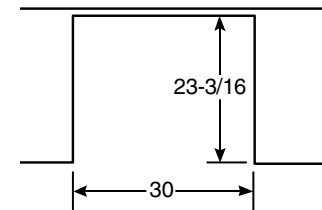

CGS980SEMSS

GE Café 30" Slide-In Gas Range

Dimensions and Installation Information (in inches)

You must use the rear filler strip kit shipped with the range or the optional accessory backguard when installing these ranges

Note: Cabinets installed adjacent to slide-in ranges must have an adhesion spec of at least 194° temperature rating.

Optional Kits for Slide-In Gas Ranges:
(Available at additional cost)

Installation Information: Before installing, consult installation instructions packed with product for current dimensional data.

Counter Cutout Dimensions (in inches)

If you are NOT using the Filler strip or Backguard:

If you are using the Filler strip or Backguard:

For answers to your Monogram®, GE Profile™ or GE® appliance questions, visit our website at ge.com or call GE Answer Center® service, 800.626.2000.

imagination at work

Specification Created 4/07

230151