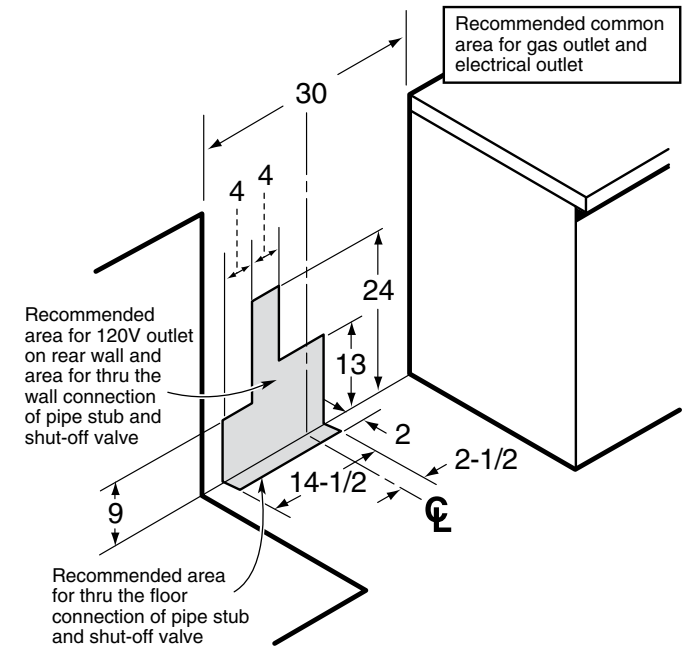

CGS980SEMSS

GE Café 30" Slide-In Gas Range

Dimensions and Installation Information (in inches)

You must use the rear filler strip kit shipped with the range or the optional accessory backguard when installing these ranges

Note: Cabinets installed adjacent to slide-in ranges must have an adhesion spec of at least 194° temperature rating.

Optional Kits for Slide-In Gas Ranges:
(Available at additional cost)

Installation Information: Before installing, consult installation instructions packed with product for current dimensional data.

Counter Cutout Dimensions (in inches)

If you are NOT using the Filler strip or Backguard: