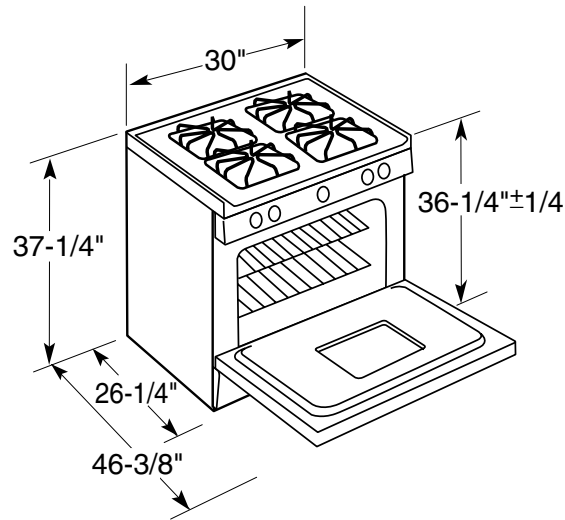

CGS980SEMSS

GE Café 30" Slide-In Gas Range

Dimensions and Installation Information (in inches)

You must use the rear filler strip kit shipped with the range or the optional accessory backguard when installing these ranges

Note: Cabinets installed adjacent to slide-in ranges must have an adhesion spec of at least 194° temperature rating.

Optional Kits for Slide-In Gas Ranges:
(Available at additional cost)

Installation Information: Before installing, consult installation instructions packed with product for current dimensional data.

Counter Cutout Dimensions (in inches)

If you are NOT using the Filler strip or Backguard: