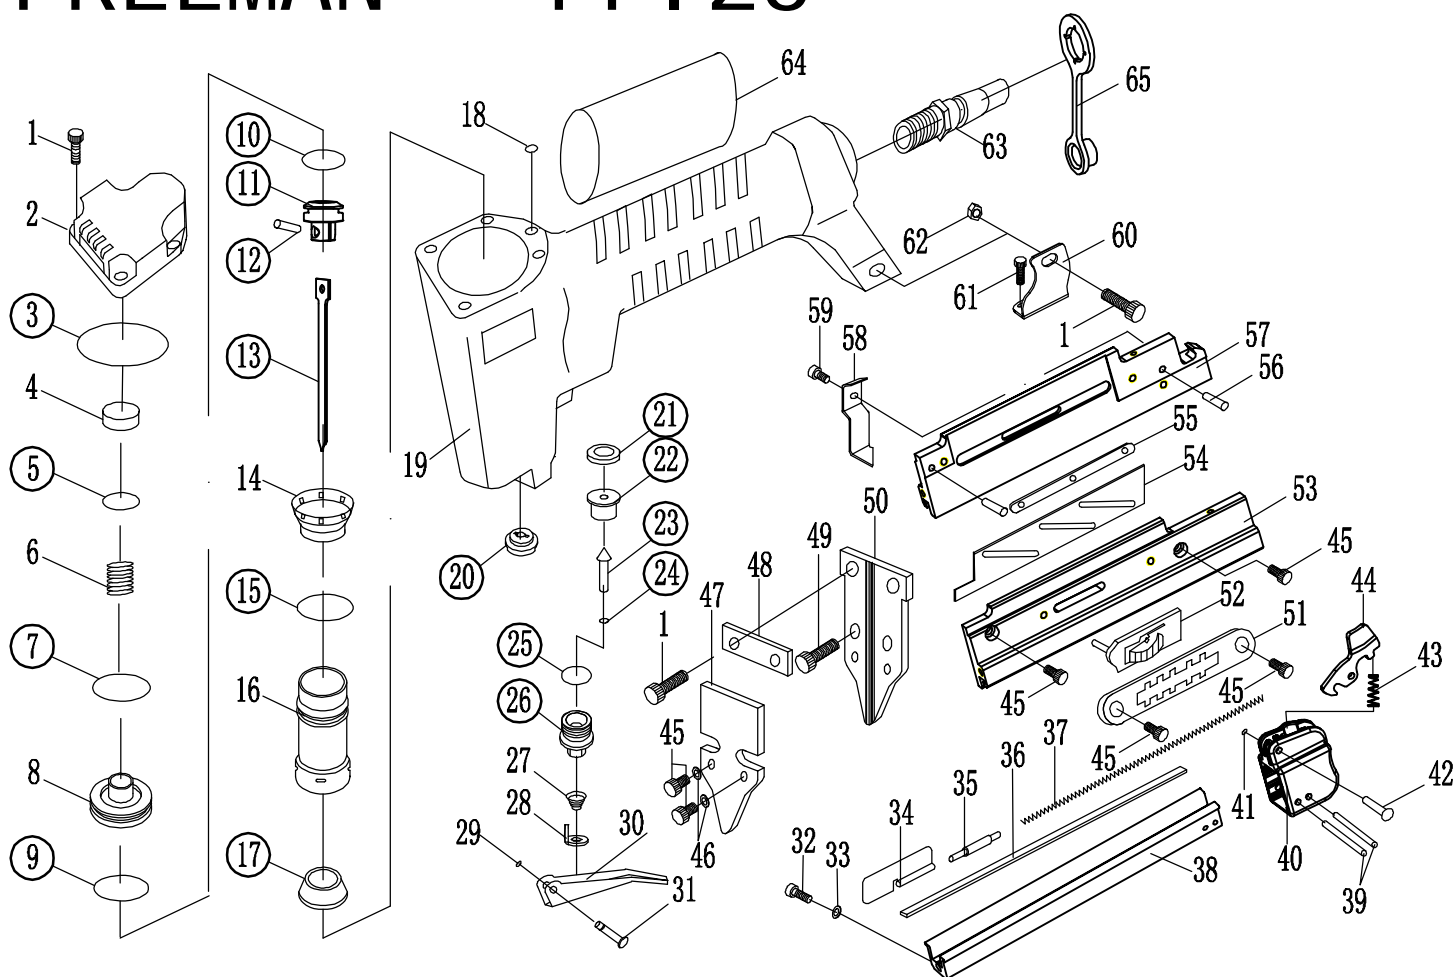

FREEMAN - PPI 23

Model	Replacement Parts	
	Kit	Parts
PP123	Kit 1 - Driver Blade & bumper	#10 #11 #12 #13 #17
	Kit 2 - Gunbody O-ring kit	#3 #5 #7 #9 #15 #20
	Kit 3 - Trigger kit	#21 #22 #23 #24 #25 #26