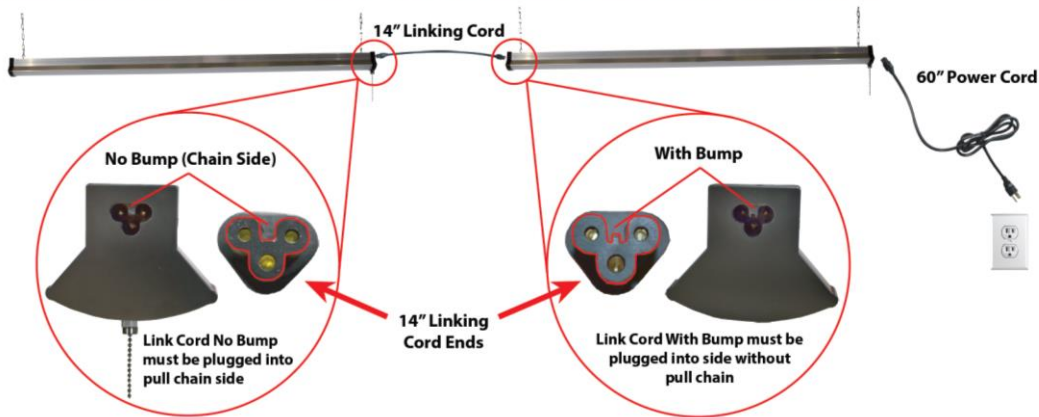

4000 Lumen Linkable LED Shop Light User Instructions and Warranty

Model # SL4A-4000L

Specifications:

- LED total output: 4000 lumens
- Input voltage: 120 volt
- Wattage: 53 watts
- LED Life: 50,000 hours
- Weight: 2.88 pounds

Product Features:

- 6.5" pull chain to turn light on/off
- (2) 12" chains to hang light
- Can link up to 4 lights
- 60" AC power cord
- 14" cord included to link additional lights

1. IDENTIFY PARTS OF PRODUCT

Connect the (2) 12" chains (included) to the hooks on the light and hang.

2. USING 60" POWER CORD, SUPPLY POWER TO LIGHT

The power cord must be plugged into the side with the pull chain.

4000 Lumen Linkable LED Shop Light User Instructions and Warranty

Model # SL4A-4000L

3. USE THE 14" LINKING CORD TO LINK MULTIPLE LIGHTS TOGETHER

Four (4) additional lights can be linked to the first light (Total of 5 lights).

Please note: Each light will have to be individually turned off by its pull chain unless first light is powered on/off by an outlet connected to a power switch.