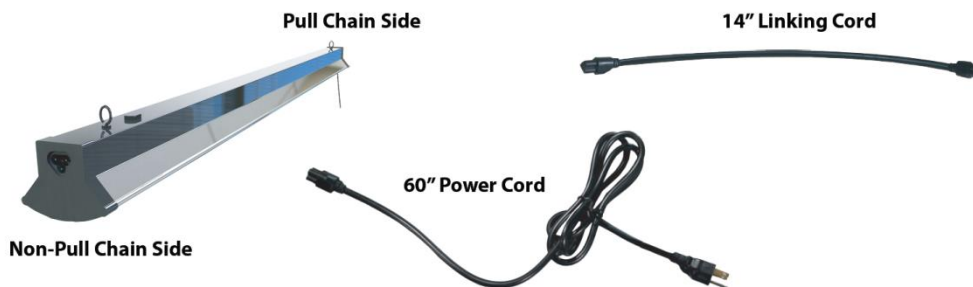

4000 Lumen Linkable LED Shop Light User Instructions and Warranty

Model # SL4A-4000L

Specifications:

- LED total output: 4000 lumens
- Input voltage: 120 volt
- Wattage: 53 watts
- LED Life: 50,000 hours
- Weight: 2.88 pounds

Product Features:

- 6.5" pull chain to turn light on/off
- (2) 12" chains to hang light
- Can link up to 4 lights
- 60" AC power cord
- 14" cord included to link additional lights

1. IDENTIFY PARTS OF PRODUCT

Connect the (2) 12" chains (included) to the hooks on the light and hang.

2. USING 60" POWER CORD, SUPPLY POWER TO LIGHT

The power cord must be plugged into the side with the pull chain.

4000 Lumen Linkable LED Shop Light User Instructions and Warranty

Model # SL4A-4000L

3. USE THE 14" LINKING CORD TO LINK MULTIPLE LIGHTS TOGETHER

Four (4) additional lights can be linked to the first light (Total of 5 lights).

Please note: Each light will have to be individually turned off by its pull chain unless first light is powered on/off by an outlet connected to a power switch.