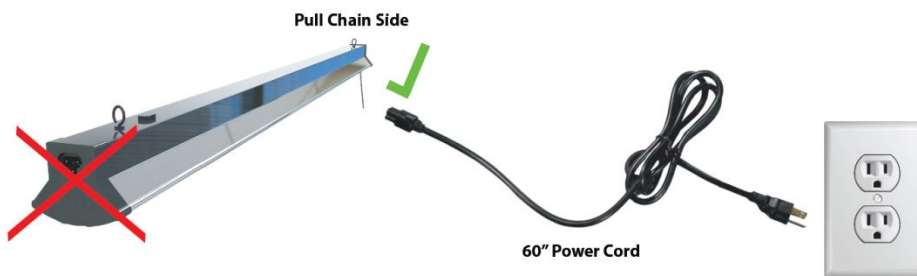

4000 Lumen Linkable LED Shop Light User Instructions and Warranty

Model # SL4A-4000L

Specifications:

- LED total output: 4000 lumens
- Input voltage: 120 volt
- Wattage: 53 watts
- LED Life: 50,000 hours
- Weight: 2.88 pounds

Product Features:

- 6.5" pull chain to turn light on/off
- (2) 12" chains to hang light
- Can link up to 4 lights
- 60" AC power cord
- 14" cord included to link additional lights

1. IDENTIFY PARTS OF PRODUCT

Connect the (2) 12" chains (included) to the hooks on the light and hang.

2. USING 60" POWER CORD, SUPPLY POWER TO LIGHT

The power cord must be plugged into the side with the pull chain.

4000 Lumen Linkable LED Shop Light User Instructions and Warranty

Model # SL4A-4000L

3. USE THE 14" LINKING CORD TO LINK MULTIPLE LIGHTS TOGETHER

Four (4) additional lights can be linked to the first light (Total of 5 lights).

Please note: Each light will have to be individually turned off by its pull chain unless first light is powered on/off by an outlet connected to a power switch.