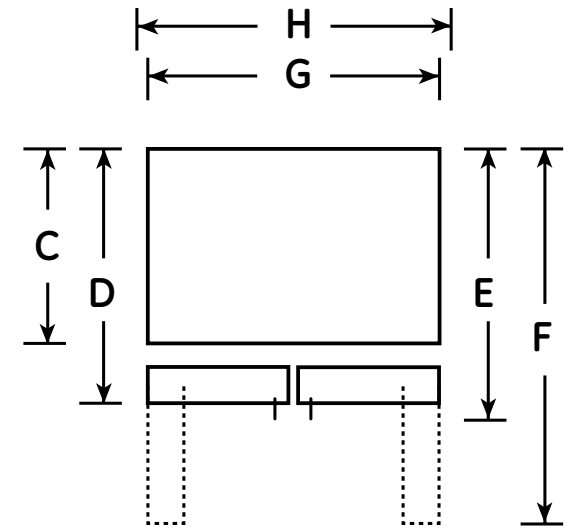

PNS20KSE

GE Profile™ Series 19.5 Cu. Ft. French-Door Bottom-Freezer Refrigerator

Dimensions and Installation Information (in inches)

Overall Dimensions	Height to top of hinge (in.) A	66-1/2
	Height to top of case (in.) B	65-3/4
	Case depth without door (in.) C	28-3/4
	Case depth less door handle (in.) D	32-1/2
	Case depth with door handle (in.) E	35-1/4
	Depth with fresh food door open 90° (in.) F	44-3/4
	Width (in.) G	29-3/4
	Width with door open 90° inc. door handle (in.) H	36-3/4
Air Clearances	Each side (in.)	1/8
	Top (in.)	1
	Back (in.)	2

Note: All Right-Hand Refrigerator Doors: As you face the front of the refrigerator, the handle is on your left and the hinges are on your right.

Note: All Left-Hand Refrigerator Doors: As you face the front of the refrigerator, the handle is on your right and the hinges are on your left.