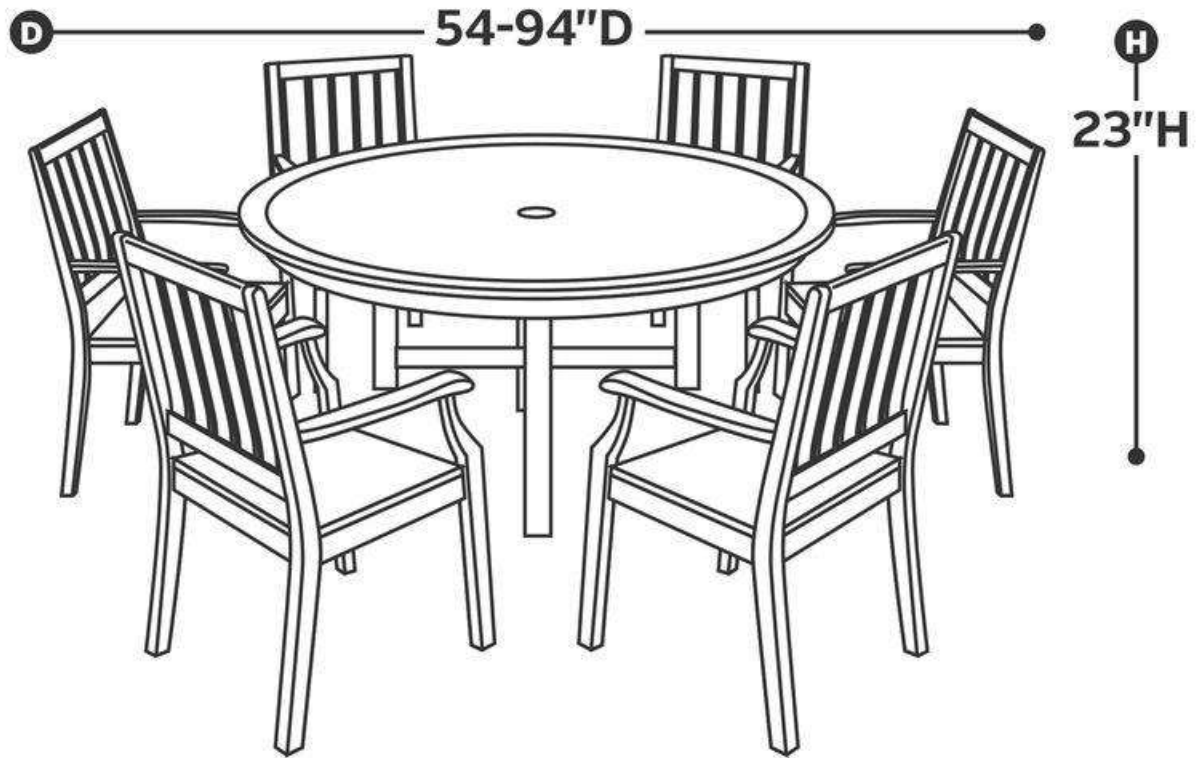

ROUND TABLE + 4-6 STANDARD CHAIRS

**SMALL**

Up to **54" DIA**  
w/ **4 chairs**

**MEDIUM**

Up to **70" DIA**  
w/ **6 chairs**

**LARGE**

Up to **94" DIA**  
w/ **6 chairs**