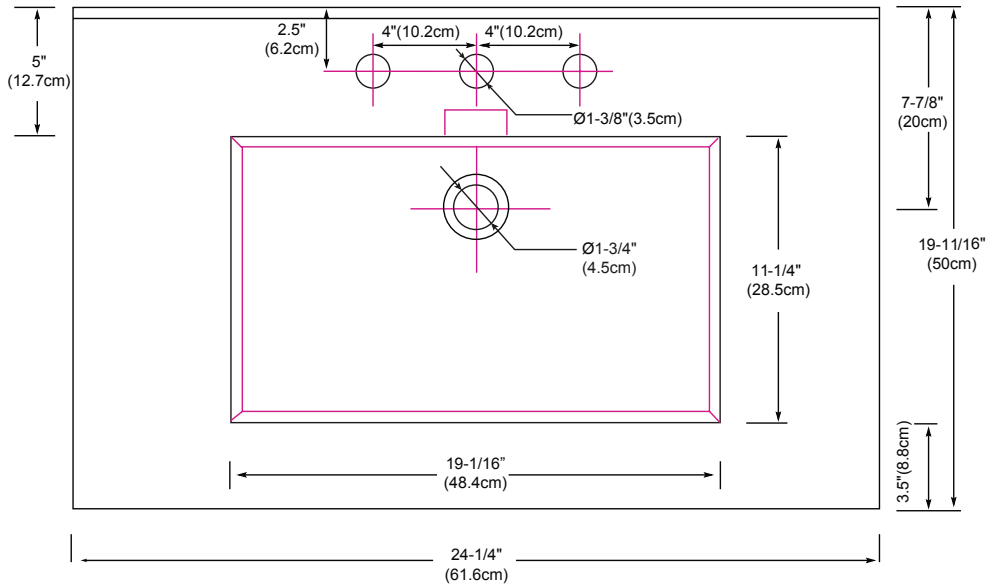

MODEL: 215524-1-WH  
215524-8-WH

SELF-RIMMING SINKS

Ceramic self-rimming vessel with overflow

**Codes/Standards Applicable**

Specified model meets or exceeds the following:

- ASME A112.19.2
- IAPMO/cUPC®
- CSA B45
- CMR 248

Available Colors:  
WHITE WH

Faucet:  
SINGLE FAUCET HOLE  
8" WIDESPREAD

TOP

FRONT

SIDE

By IAPMO, ceramic lavatory warpage is defective only if warpage of flat slab out of horizontal plane exceeds 6.3 mm/m (0.25 in/ft) on all sizes OR warpage on back of lavatories that are attached to the wall exceeds 3 mm (0.13 in).