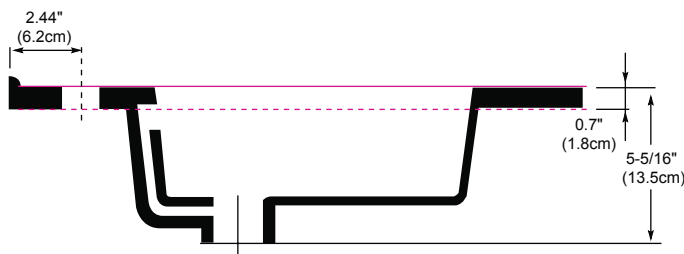

Available Colors:  
WHITE WH

Faucet:  
SINGLE FAUCET HOLE  
8" WIDESPREAD

TOP

FRONT

SIDE

By IAPMO, ceramic lavatory warpage is defective only if warpage of flat slab out of horizontal plane exceeds 6.3 mm/m (0.25 in/ft) on all sizes OR warpage on back of lavatories that are attached to the wall exceeds 3 mm (0.13 in).