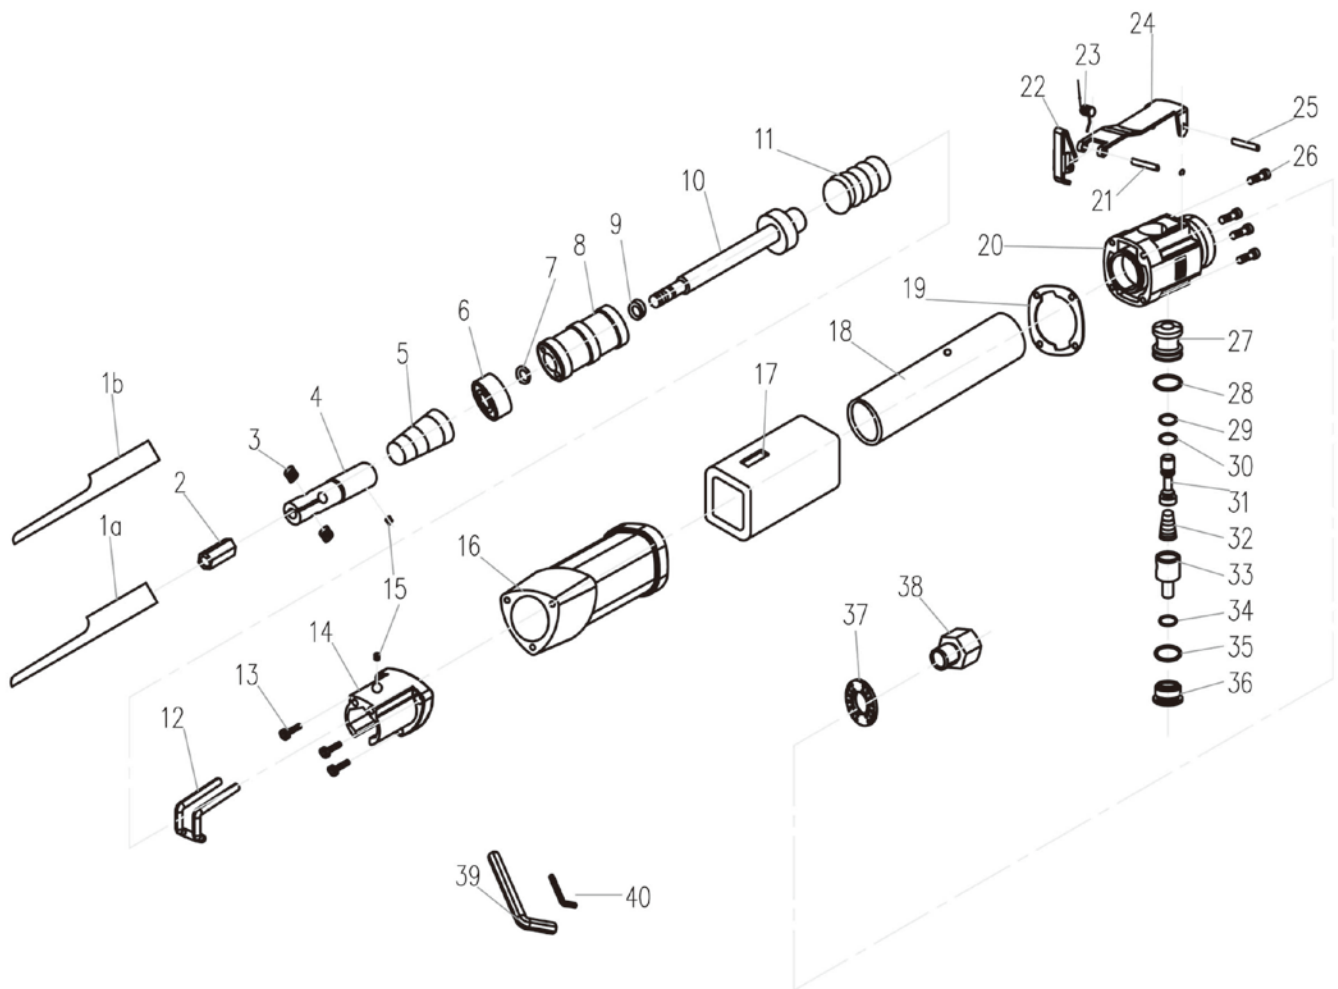

Exploded View and Parts List

Air Reciprocating Saw

Model No. CAT823A

Ref.#	Part No.	Description	Qty	Ref.#	Part No.	Description	Qty
1a	CAT823A-RS-01a	Blade, 18 TPI	1	21	CAT823A-RS-21	Pin 2.5×16	1
1b	CAT823A-RS-01b	Blade, 24 TPI	1	22	CAT823A-RS-22	Trigger Pin	1
2	CAT823A-RS-02	Blade Bearing	1	23	CAT823A-RS-23	Spring	1
3	CAT823A-RS-03	Blade Setscrew	2	24	CAT823A-RS-24	Trigger	1
4	CAT823A-RS-04	Blade Chuck	1	25	CAT823A-RS-25	Pin 3×16	1
5	CAT823A-RS-05	Spring	1	26	CAT823A-RS-26	Screw M3×18	4
6	CAT823A-RS-06	Cylinder Cap	1	27	CAT823A-RS-27	Valve Stem Bushing	1
7	CAT823A-RS-07	O-ring 9.5×1.8	1	28	CAT823A-RS-28	O-ring 12.5×1.8	1
8	CAT823A-RS-08	Piston	1	29	CAT823A-RS-29	O-ring 4×1.5	1
9	CAT823A-RS-09	Bumper	1	30	CAT823A-RS-30	O-ring 4.5×1.8	1
10	CAT823A-RS-10	Piston Assembly	1	31	CAT823A-RS-31	Valve Stem	1
11	CAT823A-RS-11	Spring	1	32	CAT823A-RS-32	Spring	1
12	CAT823A-RS-12	Safety Guard	1	33	CAT823A-RS-33	Adjuster	1
13	CAT823A-RS-13	Screw M3×12	3	34	CAT823A-RS-34	O-ring 5.6×1.8	1
14	CAT823A-RS-14	Saw Head	1	35	CAT823A-RS-35	O-ring 11.5×1.6	1
15	CAT823A-RS-15	Setscrew M3×3	2	36	CAT823A-RS-36	Screw Cap	1
16	CAT823A-RS-16	Housing	1	37	CAT823A-RS-37	Washer	1
17	CAT823A-RS-17	Cushion Grip	1	38	CAT823A-RS-38	Air Inlet	1
18	CAT823A-RS-18	Cylinder	1	39	CAT823A-RS-39	Hex Key, 4mm	1
19	CAT823A-RS-19	Gasket	1	40	CAT823A-RS-40	Hex Key, 1.5mm	1
20	CAT823A-RS-20	End cap	1				