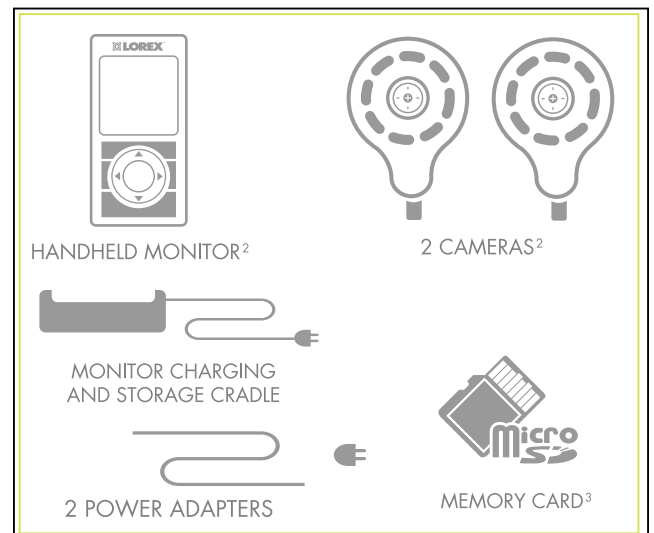

WHAT'S INSIDE

Lorex Technology Inc.

250 Royal Crest Court
Markham, Ontario L3R 3S1
Canada

3700 Koppers Street
Baltimore, Maryland 21227
USA

www.lorextechnology.com

©2010 Lorex Technology Inc.

As our product is subject to continuous improvement, Lorex Technology & subsidiaries reserve the right to modify product design, specifications & prices without notice and without incurring any obligation. E&OE

1-30092010