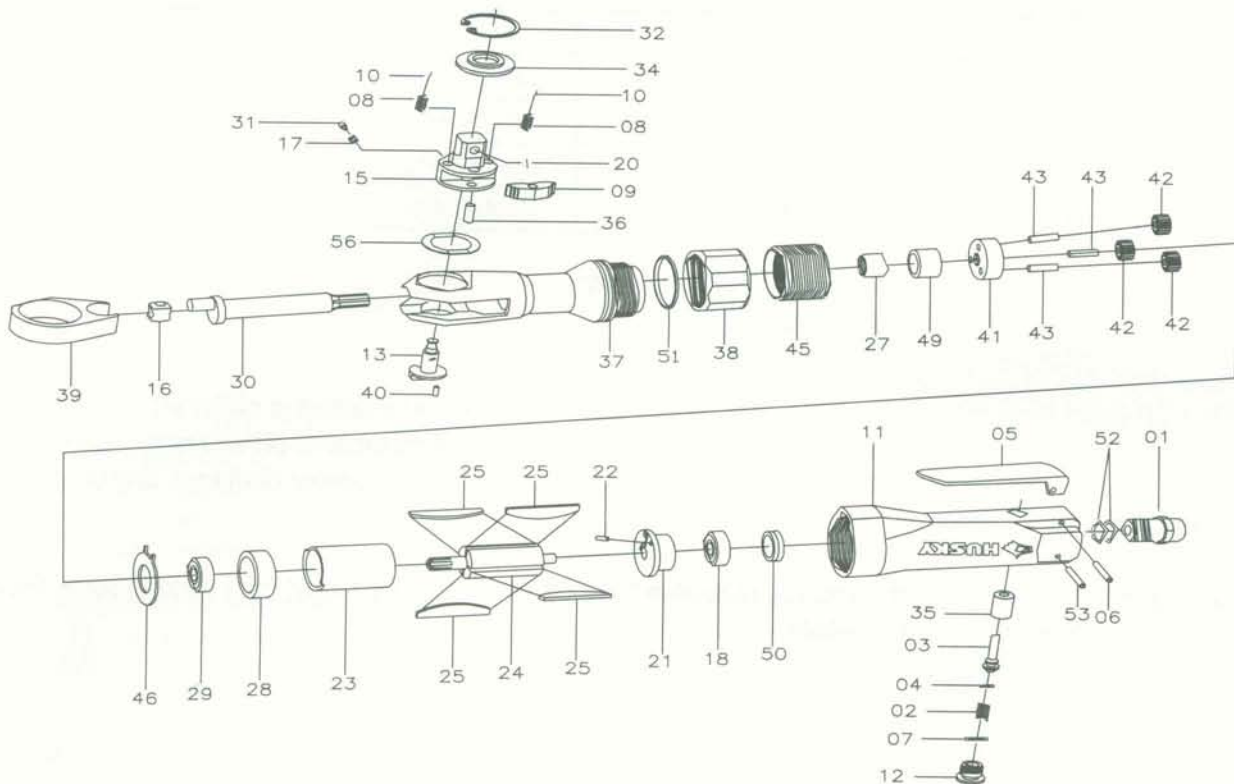

EXPLODED VIEW & REPLACEMENT PARTS LIST

For replacement parts or the nearest service center, call toll free 1-877-841-

Ref. #	Part No.	Description	Qty	Ref. #	Part No.	Description	Qty
1	HSTC-AI-12-40	Air Intet	1	28	HSTC-AR38-28	Front Plate	1
2	HSTC-AR38-02	Throttle Spring	1	29	HSTC-BB-06082	Ball Bearing	1
3	HSTC-AR38-03	Valve Stem	1	30	HSTC-AR38-30	Crank Shaft	1
4	HSTC-ORP-0032	O-Ring(3x2)	1	31	HSTC-AR38-31	Crank Cap	1
5	HSTC-AR38-05	Trigger	1	32	HSTC-RTW-029	Internal Stop Rin (R29)	1
6	HSTC-SP-25240	Spring Pin(2.5x24)	1	34	HSTC-AR38-34	Trust washer	1
7	HSTC-ORP-0080	O-Ring(P8)	1	35	HSTC-AR38-35	Valve Bushing	1
8	HSTC-AR38-08	Friction Spring	2	36	HSTC-NR-45128	Needle Roller	1
9	HSTC-AR38-09A	Pawl	1	37	HSTC-AR38HU-37	Ratchet Housing	1
10	HSTC-SB-005	Steel Ball	2	38	HSTC-AR38-38	Clamp Nut	1
11	HSTC-AR38HU-11	Housing	1	39	HSTC-AR38-39	Ratchet Yoke	1
12	HSTC-AR38-12	Throttle Plug	1	40	HSTC-SP-25060	Spring Pin(2.5x6)	1
13	HSTC-AR38-13	Reverse Button	1	41	HSTC-AR38-41	Idler Spindle	1
15	HSTC-AR38-15	Ratchet Anvil	1	42	HSTC-AR38-42	Idler Gear	3
16	HSTC-AR38-16	Drive Bushing	1	43	HSTC-NR-40148	Needle Roller	3
17	HSTC-AR38-17	Ratchet Spring	1	45	HSTC-AR38-45	Internal Gear	1
18	HSTC-BB-06262	Ball Bearing	1	46	HSTC-AR38-46	Exhaust Deffuser	1
20	HSTC-SB-006	Steel Ball	2	49	HSTC-AR38-49	Bushing	1
21	HSTC-AR38-2	End Plate	1	50	HSTC-AR38-50	Bearing Cap	1
22	1HSTC-SP-20060	Spring Pin(2x6)	1	51	HSTC-AR38HU-51	Washer	1
23	HSTC-AR38-23	Cylinder	1	52	HSTC-ORP-0120	O-Ring(P12)	2
24	HSTC-AR38-24	Rotor	1	53	HSTC-SP-30260	Spring Pin(3x26)	1
25	HSTC-AR38-25	Rotor Blade	4	56	HSTC-AR38-56	Washer	1
27	HSTC-AR38-27	Needle Bearing HK1212	1				