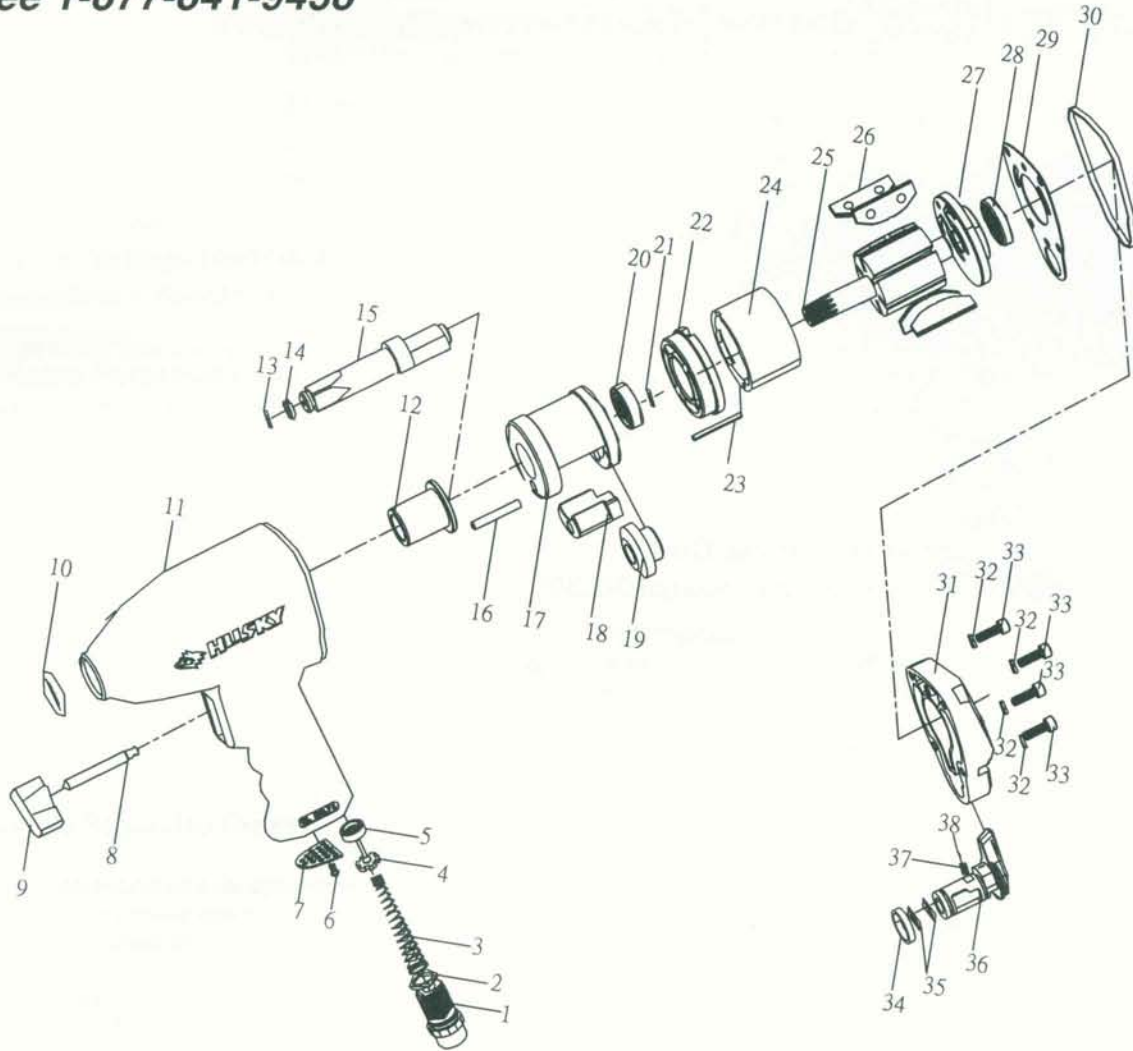

# Exploded View and Parts List

## 3/8" Impact Wrench

Model No. HSTC4030

For replacement parts or the nearest service center, call  
toll free 1-877-841-9438

Ref. #	Part No.	Description	Qty	Ref. #	Part No.	Description	Qty
1	HSTC-AI12-01-TWTK	Air Inlet	1	20	HSTC-BB-6008	Ball Bearing6900ZZ	1
2	HSTC-ORP-0150A	O Ring(14x1.78)	1	21	HSTC-AI38HU-21	Washer	1
3	HSTC-AI38HU-03	Spring	1	22	HSTC-AI38HU-22	Front End Plate	1
4	HSTC-AI-12PM-34	Valve Stem	1	23	HSTC-AI38HU-23	Pin	1
5	HSTC-AI-12PM-33	Bushing	1	24	HSTC-AI38HU-24	Cylinder	1
6	HSTC-SS-0308A	Screw M3x6	1	25	HSTC-AI38HU-25	Rotor	1
7	HSTC-AI38HU-07	Exhaust Deflector	1	26	HSTC-AI38HU-26	Rotor Blade	6
8	HSTC-AI38HU-08	Valve Stem	1	27	HSTC-AI38HU-27	Rear End Plate	1
9	HSTC-AI150-03	Trigger	1	28	HSTC-BB-626Z	Ball Bearing626Z	1
10	HSTC-AI38HU-10	Oil Seal	1	29	HSTC-AI38HU-29	Gasket	1
11	HSTC-AI38HU-11	Housing	1	30	HSTC-AI38HU-30	Washer	1
12	HSTC-AI38HU-12	Anvil Bushing	1	31	HSTC-AI38HU-31	Rear Cover	1
13	HSTC-AI38HU-13	O Ring	1	32	HSTC-WW-0005	Washer(M5)	4
14	HSTC-AI38HU-14	Anvil Collar	1	33	HSTC-SS-0520	ScrewM5x1.23Px20	4
15	HSTC-AI38HU-15	Anvil	1	34	HSTC-AI38HU-34	Washer	1
16	HSTC-AI38HU-16	Hammer Pin	1	35	HSTC-ORP-0100	O Ring(ø10xø1.78)	2
17	HSTC-AI38HU-17	Hammer Cage	1	36	HSTC-AI38HU-36	Reverse switch	1
18	HSTC-AI38HU-18	Hammer Dog	1	37	HSTC-AI38HU-38	Spring	1
19	HSTC-AI38HU-19	Drive Cam	1	38	HSTC-SB-0035	Steel Ballø3.5	1