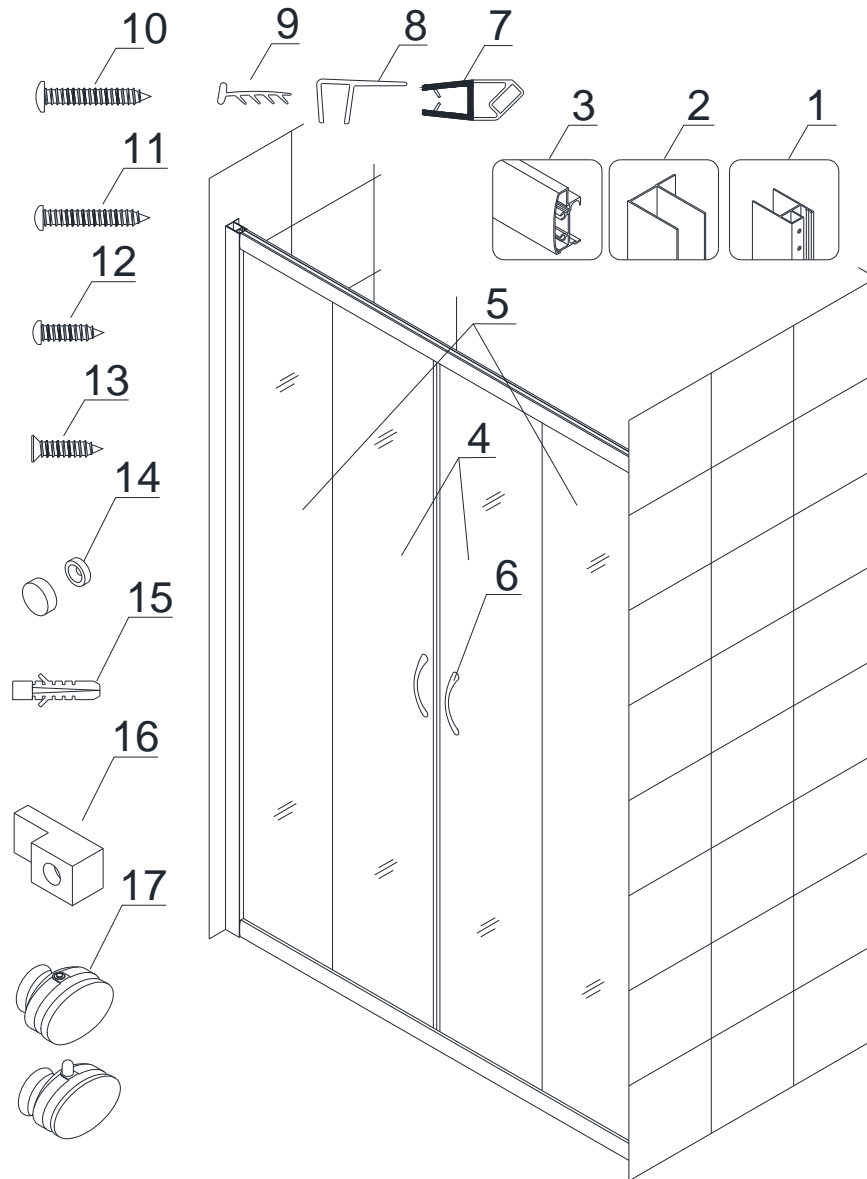

## Detailed Diagram of Shower Door Components

### Packing List

01	Glass profile	2pcs	10	Round head screw ST4.2x30	8pcs
02	Wall profile	2pcs	11	Round head screw ST4.2x25	8pcs
03	Guide rail	2pcs	12	Round head screw ST4.2x10	4pcs
04	Glass door	2pcs	13	Flat head screw ST4.2x15	4pcs
05	Stationary glass	2pcs	14	Decorative cover	4pcs
06	Handle	2pairs	15	Wall anchor	8pcs
07	Magnetic strip	1pair	16	Glass holder	4pcs
08	Anti-water strip	4pcs	17	Wheel assembly	4pairs
09	Single side strip	2pcs			