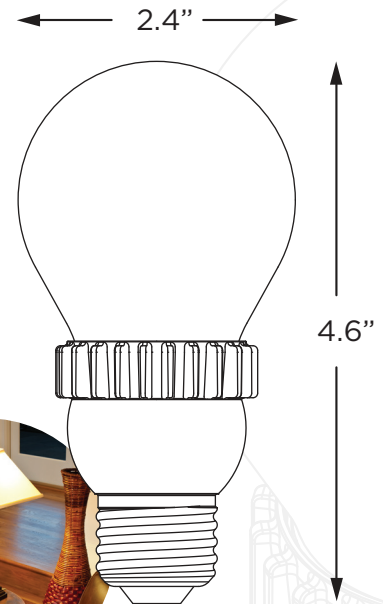

# LED Light Bulbs

replaces 60w/40w