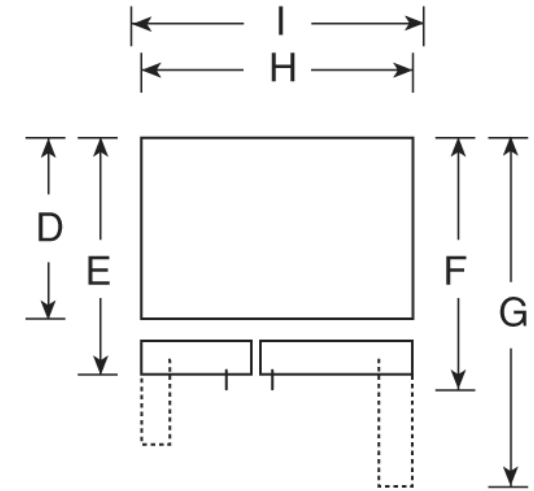

## GE® ENERGY STAR® 28.6 Cu. Ft. French-Door Ice & Water Refrigerator

### Dimensions and Installation Information (in inches)

|                    |  |        |
|--------------------|--|--------|
| Overall Dimensions | Height to top of crown (in.) <b>A</b>                    | 70-1/4 |
|                    | Height to top of hinge (in.) <b>B</b>                    | 69-7/8 |
|                    | Height to top of case (in.) <b>C</b>                     | 69     |
|                    | Case depth without door (in.) <b>D</b>                   | 24     |
|                    | Case depth less door handle (in.) <b>E</b>               | 28-1/2 |
|                    | Case depth with door handle (in.) <b>F</b>               | 31-1/8 |
|                    | Depth with fresh food door open 90° (in.) <b>G</b>       | 43     |
|                    | Width (in.) <b>H</b>                                     | 35-3/4 |
| Air                | Width with door open 90° inc. door handle (in.) <b>I</b> | 43-1/2 |
|                    | Each side (in.)  | 1/8    |
|                    | Top (in.)  | 1      |
|                    | Back (in.)   | 2      |