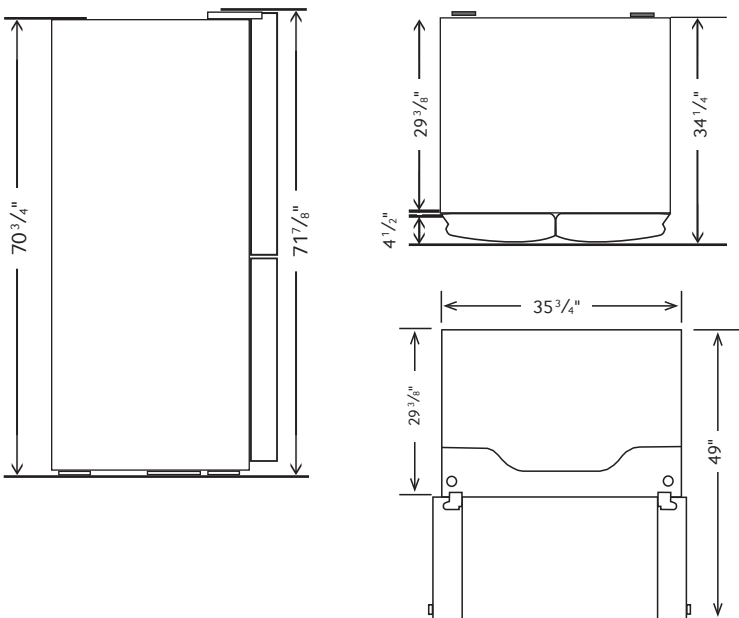

Dimensions

Total Capacity: 27.8 cu. ft.

Refrigerator: 16.3 cu. ft.

- Food Showcase Door
- Premium External Filtered Water and Ice Dispenser (Crushed or Cubed Ice)
- Ice Master Ice Maker
- 2 Clear Crispers
- Gallon Door Bin
- 5 Tempered Glass Spill-Proof Shelves
  - 1 Slide-In
  - 1 Flip-Up
  - 3 Fixed
- Wine Rack
- Surface LED Lighting

FlexZone™: 5.75 cu. ft.

- 1 EZ Slide-Out Shelf
- 2 Drawers
- 4 Temperature Zones:
  - 41°F
  - 30°F
  - 23°F
  - -8°F – 5°F
- Surface LED Lighting

Freezer: 5.75 cu. ft.

- 1 EZ Slide-Out Shelf
- 2 Freezer Drawers
- Surface LED Lighting

Accessories

Water Filter: HAF-CIN/EXP

Warranty

One (1) Year Parts and Labor on Refrigerator
Five (5) Years Parts and Labor on Sealed Refrigeration System Only*
Ten (10) Years Parts and Five (5) Years Labor on Digital Inverter Compressor

*Compressor, evaporator, condenser, drier, connecting tubing.

Product Dimensions & Weight

Dimensions (WxHxD with hinges, handles and doors): 35 3/4" x 71 7/8" x 34 1/4"

Dimensions (WxHxD without hinges and door): 35 3/4" x 70 3/4" x 29 3/8"

Dimensions (WxHxD with hinge and door, no handle): 35 3/4" x 71 7/8" x 34 1/4"

Weight: 427.6 lbs.

Shipping Dimensions & Weight (WxHxD)

Dimensions: 38 5/16" x 78" x 36 1/4"

Weight: 471.8 lbs.

Color	Model #	UPC Code
Stainless Steel	RF28K9380SR	887276144412
Black Stainless Steel	RF28K9380SG	887276144405

SAMSUNG

Actual color may vary. Design, specifications, and color availability are subject to change without notice. Non-metric weights and measurements are approximate.

©2016 Samsung Electronics America, Inc. 85 Challenger Road, Ridgefield Park, NJ 07660. Tel: 800-SAMSUNG. samsung.com. Samsung is a registered trademark of Samsung Electronics Co. Ltd.