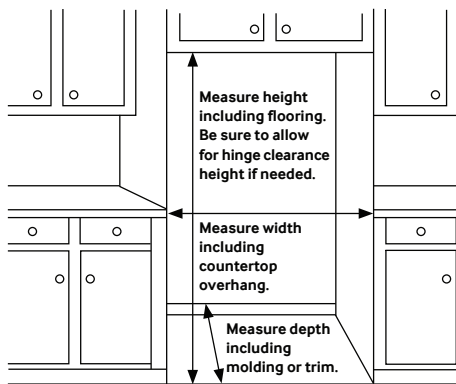

SAMSUNG

RF28K9380SR

28 cu. ft. 4-Door Flex™ Refrigerator

Installing Your Refrigerator

1. Measure the height, width and depth of the opening, making sure to include baseboards, molding tile, countertop overhang, etc. Check to be sure there is enough room to open the door (consider walls, islands or other obstacles when measuring).
2. Refer to illustration below to determine dimensions.
3. Allow 2" of clearance on hinge side of refrigerator when installing next to a wall where handle may make contact.
4. Allow 1" minimum clearance at rear for proper air circulation and water/electrical connections. Allow a 3/8" minimum clearance at sides and top for ease of installation.
5. Ensure each door and entryway in the home is wide enough for the refrigerator to be moved through easily.

Please note: The following dimension and cutout information is for planning purposes only. For complete installation details, consult manual packed with product, or download manual online at samsung.com.

Dimensions

Total Capacity: 27.8 cu. ft.

Refrigerator: 16.3 cu. ft.

- Food Showcase Door
- Premium External Filtered Water and Ice Dispenser (Crushed or Cubed Ice)
- Ice Master Ice Maker
- 2 Clear Crispers
- Gallon Door Bin
- 5 Tempered Glass Spill-Proof Shelves
 - 1 Slide-In
 - 1 Flip-Up
 - 3 Fixed
- Wine Rack
- Surface LED Lighting

Dimensions (WxHxD with hinge and door, no handle): 35 3/4" x 71 7/8" x 34 1/4"

Weight: 427.6 lbs.

Shipping Dimensions & Weight (WxHxD)

Dimensions: 38 5/16" x 78" x 36 1/4"

Weight: 471.8 lbs.

Color	Model #	UPC Code
Stainless Steel	RF28K9380SR	887276144412
Black Stainless Steel	RF28K9380SG	887276144405