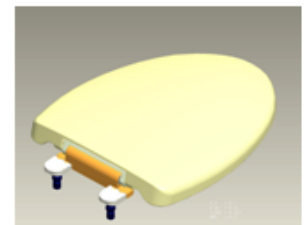

- 5321.110** Elongated toilet seat
 - 5320.110** Round Front toilet seat
- Solid plastic seat with cover
 - EverClean® silver-based surface permanently inhibits the growth of stain and odor causing bacteria, mold and mildew on the surface. EverClean® surface does not protect against disease causing bacteria
 - Attractive design coordinates with popular bathroom decors
 - Plastic slow-close snap-off hinge
 - Convenient slow-close feature prevents seat from slamming
 - Unique easy snap-off feature allows for quick removal and replacement of seat and cover without any tools for easy cleaning of toilet
 - Fits any standard elongated or round front toilet
 - Seat complete with bolts, nuts and washers

SHOWN: CONVENIENT SLOW-CLOSE FEATURE

AVAILABLE REPLACEMENT PARTS

- **760087-0070A** Toilet Seat Bolt Kit (complete with bolts, nuts and washers)

To Be Specified
 Color:
 White Bone Silver Linen Black

Mounts like any toilet seat—no need to find “correct” bolt spacing before installing seat

With bolt cap covers lifted up, seat easily “snapoff” and snaps back on with little effort

With bolt cap covers in place, seat cannot be removed

LAUREL™ TOILET SEATS

5308.014 Round front

- High-gloss molded wood seat
- Round-front seat with cover
- Complete with bolts and dual-faced adhesive washers
- Fits any standard round-front toilet