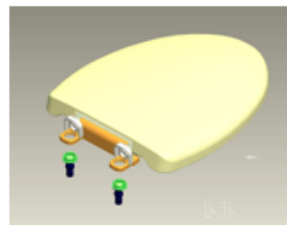

- 5321.110** Elongated toilet seat
 - 5320.110** Round Front toilet seat
- Solid plastic seat with cover
 - EverClean® silver-based surface permanently inhibits the growth of stain and odor causing bacteria, mold and mildew on the surface. EverClean® surface does not protect against disease causing bacteria
 - Attractive design coordinates with popular bathroom decors
 - Plastic slow-close snap-off hinge
 - Convenient slow-close feature prevents seat from slamming
 - Unique easy snap-off feature allows for quick removal and replacement of seat and cover without any tools for easy cleaning of toilet
 - Fits any standard elongated or round front toilet
 - Seat complete with bolts, nuts and washers

SHOWN: CONVENIENT SLOW-CLOSE FEATURE

AVAILABLE REPLACEMENT PARTS

- **760087-0070A** Toilet Seat Bolt Kit (complete with bolts, nuts and washers)

To Be Specified
 Color:
 White Bone Silver Linen Black

Mounts like any toilet seat—no need to find “correct” bolt spacing before installing seat

With bolt cap covers lifted up, seat easily “snapoff” and snaps back on with little effort

With bolt cap covers in place, seat cannot be removed

LAUREL™ TOILET SEATS

5308.014 Round front

- High-gloss molded wood seat
- Round-front seat with cover
- Complete with bolts and dual-faced adhesive washers
- Fits any standard round-front toilet