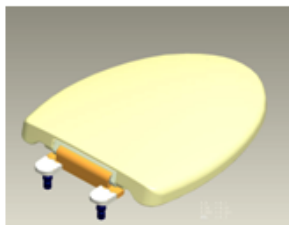

- 5321.110** Elongated toilet seat
 - 5320.110** Round Front toilet seat
- Solid plastic seat with cover
 - EverClean® silver-based surface permanently inhibits the growth of stain and odor causing bacteria, mold and mildew on the surface. EverClean® surface does not protect against disease causing bacteria
 - Attractive design coordinates with popular bathroom decors
 - Plastic slow-close snap-off hinge
 - Convenient slow-close feature prevents seat from slamming
 - Unique easy snap-off feature allows for quick removal and replacement of seat and cover without any tools for easy cleaning of toilet
 - Fits any standard elongated or round front toilet
 - Seat complete with bolts, nuts and washers

SHOWN: CONVENIENT SLOW-CLOSE FEATURE

AVAILABLE REPLACEMENT PARTS

- **760087-0070A** Toilet Seat Bolt Kit (complete with bolts, nuts and washers)

To Be Specified
 Color:
 White Bone Silver Linen Black

Mounts like any toilet seat—no need to find “correct” bolt spacing before installing seat