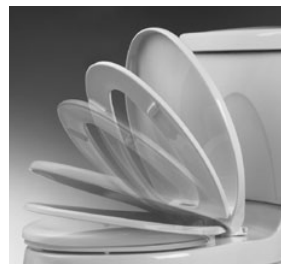

AVAILABLE REPLACEMENT PARTS

- **760140-100** Seat Mounting Kit includes: top mounting hinge pins, color matched hinge caps, 2 color matched bumpers for the lid and 4 color matched bumpers for the ring

SHOWN: CONVENIENT SLOW-CLOSE FEATURE

SHOWN: PUSH BUTTON LIFT OFF FEATURE

To Be Specified

- Color:
 - White
 - Bone
 - Linen

**BOULEVARD LUXURY TOILET SEATS
WITH SLOW-CLOSE AND PUSH BUTTON LIFT OFF**

5218.110 Elongated toilet seat

- Top mounting transitional styled solid seat with cover can be installed from top of toilet bowl
- Telescoping cover conceals lid when closed
- Made from Duroplast – hard, scratch-resistant surface feel and look like chinaware
- Slow-close hinge for user convenience
- Seat can be removed from bowl with the push of a button allowing for easy removal and reattachment of seat without tools for quick and easy cleaning
- Fits any conventional elongated toilet
- Seat complete mounting hardware