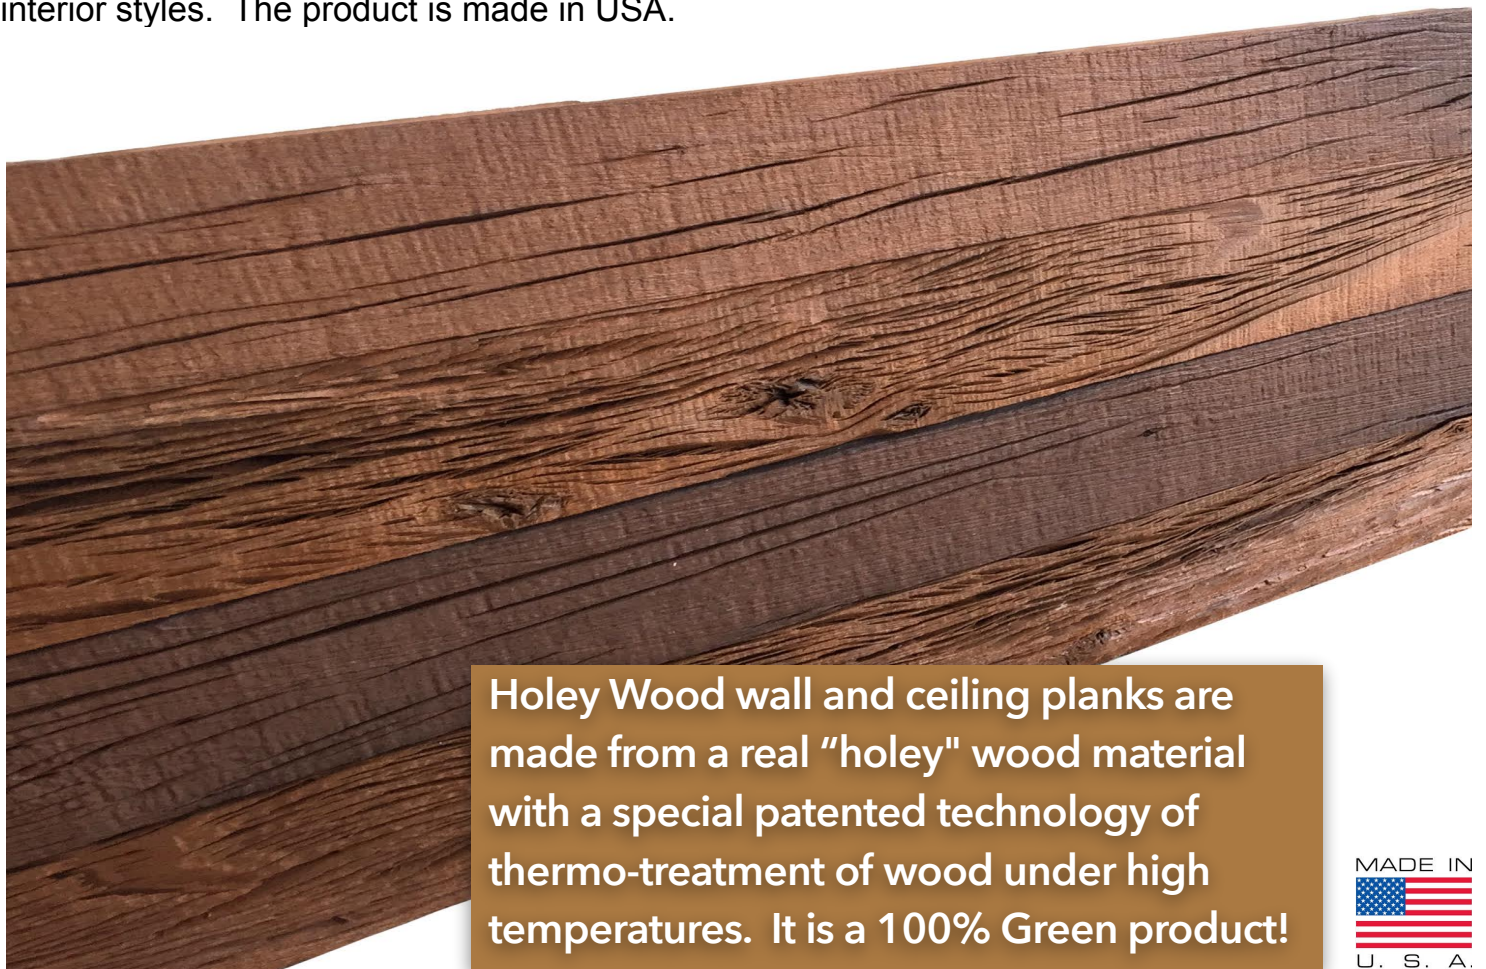

HOLEYWOOD STUDIO

PRESENTS:

3D Holey Wood Wall and Ceiling Planks

“Holey Wood” wall and ceiling planks are made with a new generation material, which reproduces a 350-year old structure of wood on molecular level. We applied a special patented thermo-treatment technology for aging a wood. Look at the molecular structure of wood under microscope below: the cell structure of thermo-treated wood is the same as for a 350-years old piece of wood.

Regular wood

Thermo-treated wood

350-years old wood

The “magic” came to our life with these 3D Holey Wood wall paneling. It is a real old-wood product, which creates a unique design solution for reclaimed lumber and old-wood fashion interior styles. The product is made in USA.

Holey Wood wall and ceiling planks are made from a real “holey” wood material with a special patented technology of thermo-treatment of wood under high temperatures. It is a 100% Green product!

Dark color option