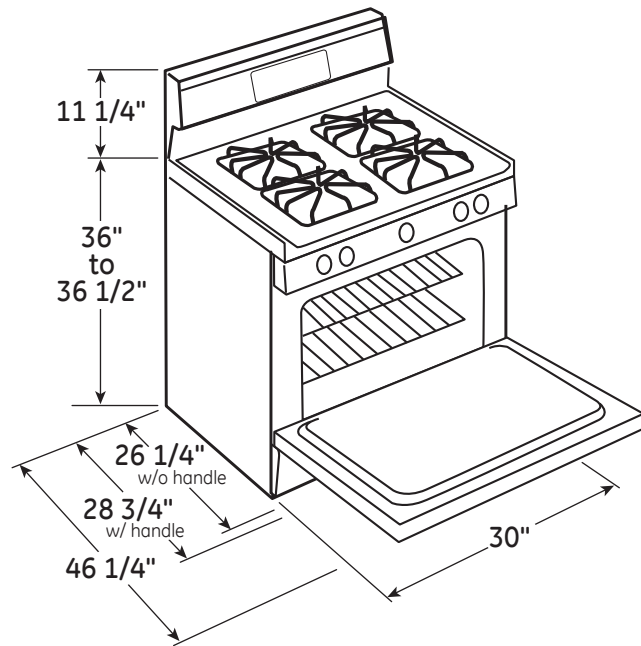

## GE Profile™ Series 30" Free-Standing Gas Convection Range

### DIMENSIONS AND INSTALLATION INFORMATION (IN INCHES)

Electrical Rating: 120V, 60Hz, 15A

**INSTALLATION INFORMATION:** Before installing, consult installation instructions packed with product for current dimensional data.