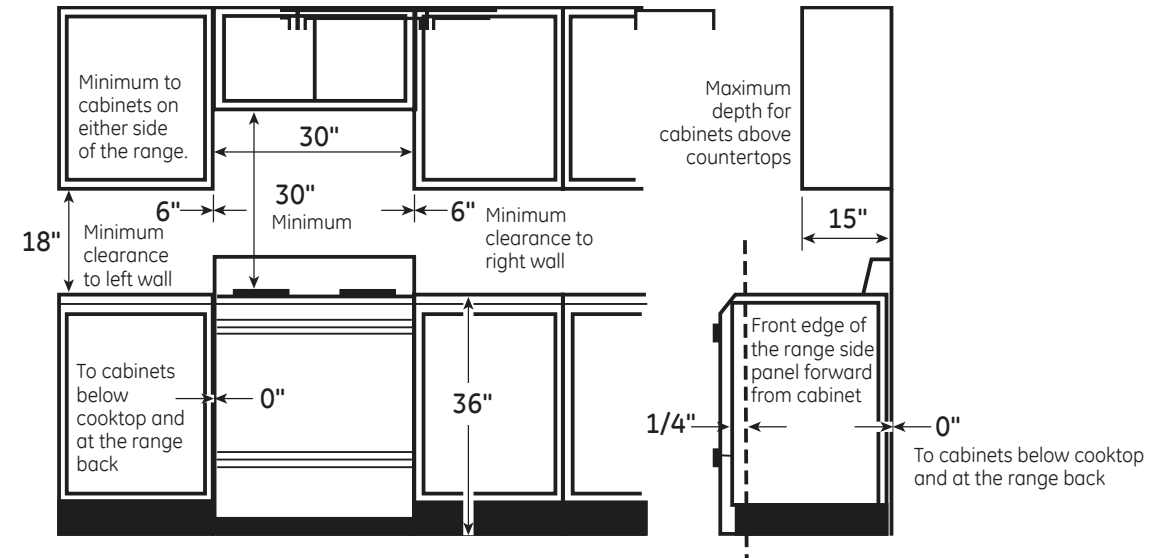

### DIMENSIONS AND INSTALLATION INFORMATION (IN INCHES)

Electrical Rating: 120V, 60Hz, 15A

**INSTALLATION INFORMATION:** Before installing, consult installation instructions packed with product for current dimensional data.