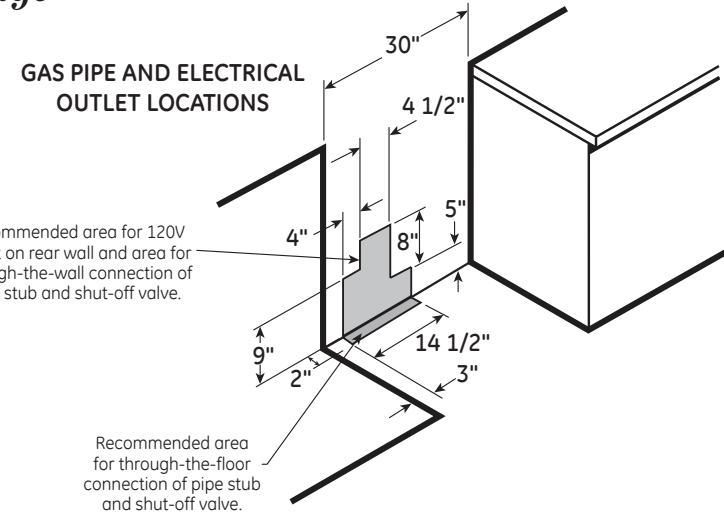

### DIMENSIONS AND INSTALLATION INFORMATION (IN INCHES)

Electrical Rating: 120V, 60Hz, 15A

**INSTALLATION INFORMATION:** Before installing, consult installation instructions packed with product for current dimensional data.