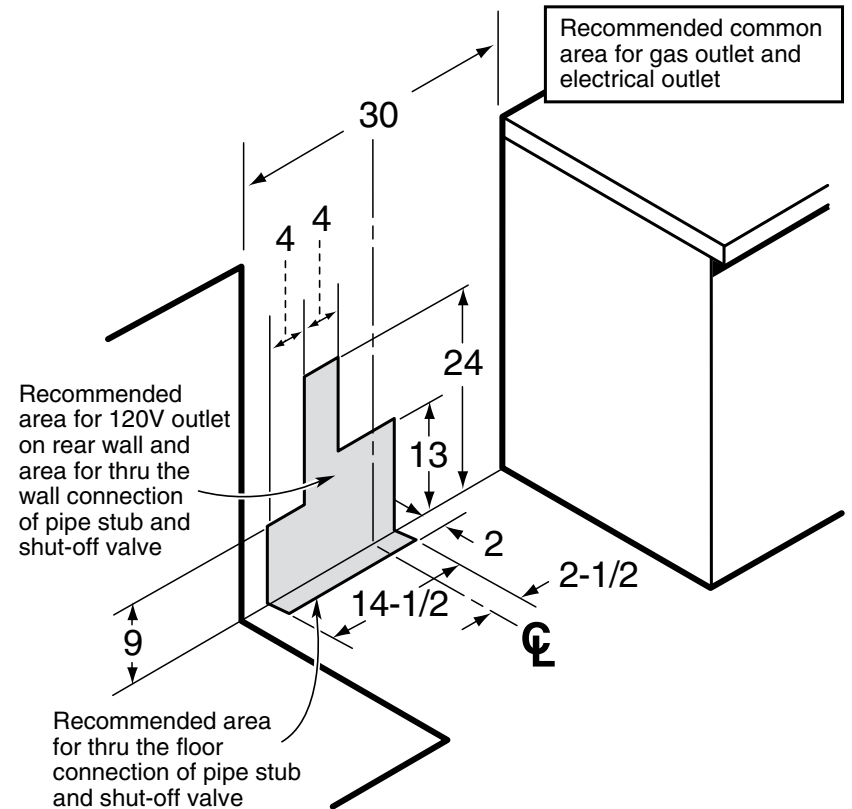

PGB916SEM

GE Profile™ 30" Free-Standing Convection Gas Range

Dimensions and Installation Information (in inches)

Note: Dimension from the wall to the front of the closed door handle is 29". Depth to front edge of cooktop 25-1/4".

Electrical Rating: 120V, 60Hz, 9A.

Installation Information: Before installing, consult installation instructions packed with product for current dimensional data.