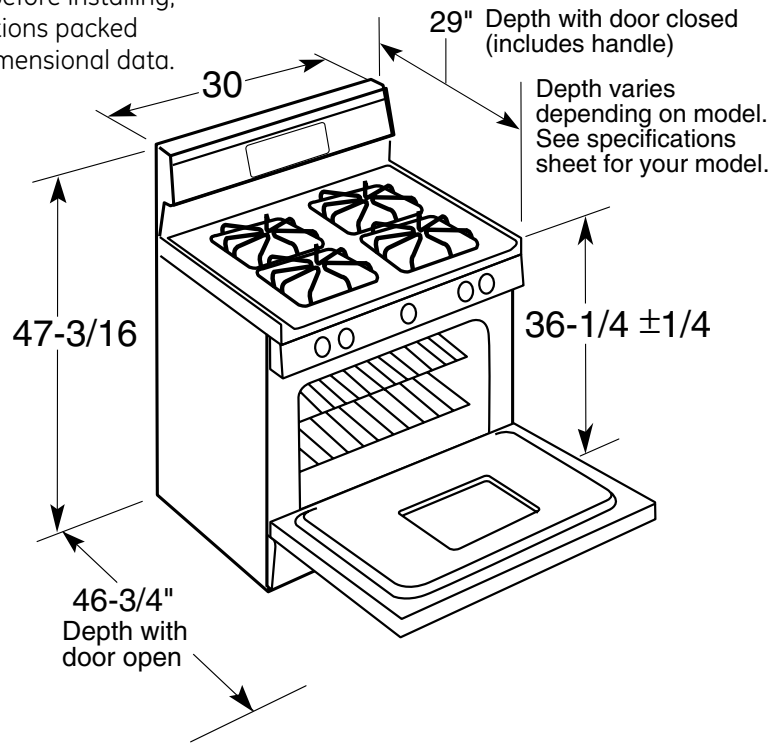

PGB916SEM

GE Profile™ 30" Free-Standing Convection Gas Range

Dimensions and Installation Information (in inches)

Note: Dimension from the wall to the front of the closed door handle is 29". Depth to front edge of cooktop 25-1/4".

Electrical Rating: 120V, 60Hz, 9A.

Installation Information: Before installing, consult installation instructions packed with product for current dimensional data.