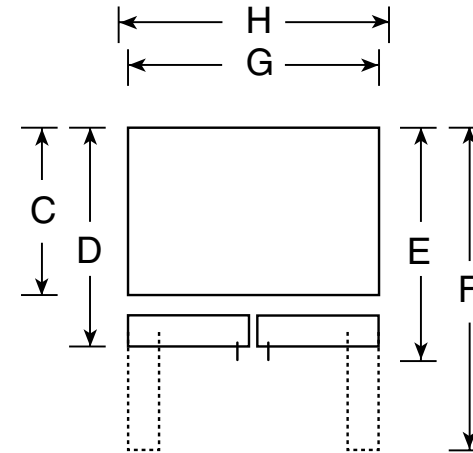

PFSS5PJX

GE Profile™ 25.1 Cu. Ft. Bottom-Freezer Refrigerator

Dimensions and Installation Information (in inches)

| | | |
|--------------------|--|---------------|
| Overall Dimensions | Height to top of hinge (in.) A | 69-5/8 |
| | Height to top of case (in.) B | 69 |
| | Case depth without door (in.) C | 28 |
| | Case depth less door handle (in.) D | 32-1/8 |
| | Case depth with door handle (in.) E | 35 |
| | Depth with fresh food door open 90° (in.) F | 47-1/2 |
| | Width (in.) G | 35-3/4 |
| Air Clearances | Width with door open 90° inc. door handle (in.) H | 40-7/8 |
| | Each side (in.) | 1/8 |
| | Top (in.) | 1 |
| | Back (in.) | 1 |