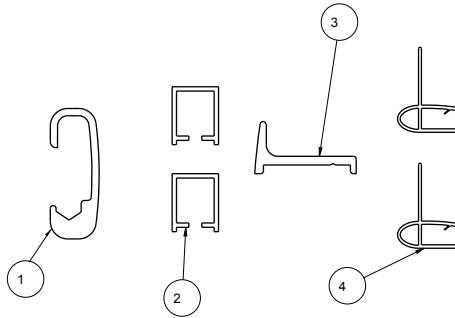

TECHNICAL DATA

Shower Door

SLIDING CONTEMPORARY STYLE SHOWER TRACK 48"- 60"

ID	DESCRIPTION	QTY	MATERIAL
1	Top Track	1	AL6463_T5
2	Roller Door Wall Jamb	2	AL6463_T5
3	Bottom Track	1	AL6061
4	Blade Seal	2	PVC

ID	DESCRIPTION	QTY	MATERIAL
1	Mounting Bracket	1	Zinc_Die_Cast
2	Mounting Bracket	1	Zinc_Die_Cast
3	Outside Roller	2	Zinc
4	Center Guide Roller Door	1	Nylon
5	Inside Roller Assy	2	Zinc
6	Contemporary Door Bumper	2	PVC
7	#8-18 X 1.5" Long Phillips Head	12	SS
8	Toggle Wall Anchor	12	Nylon
9	Bumper	2	PVC

Constructed of Corrosion Resistant Anodized Aluminum.

48" - 60" Track Assembly Kit

Fits 48" Shower Doors with an Opening min/max of 43 3/8" - 47 3/8" (110cm-120cm), with a Height of 71" (180cm).

Fits 60" Shower Doors with an Opening min/max of 50 1/8" - 58 1/2" (127cm-149cm), with a Height of 71" (180cm).

60": Fits Doors with an opening min/max of 50 1/8" - 58 1/2" (127cm-149cm), with a Height of 71" (180cm).

WARRANTY:

5 Year Limited Warranty.

see what Delta can do™

TECHNICAL DATA

Shower Door

MANDARA™ HANDLE