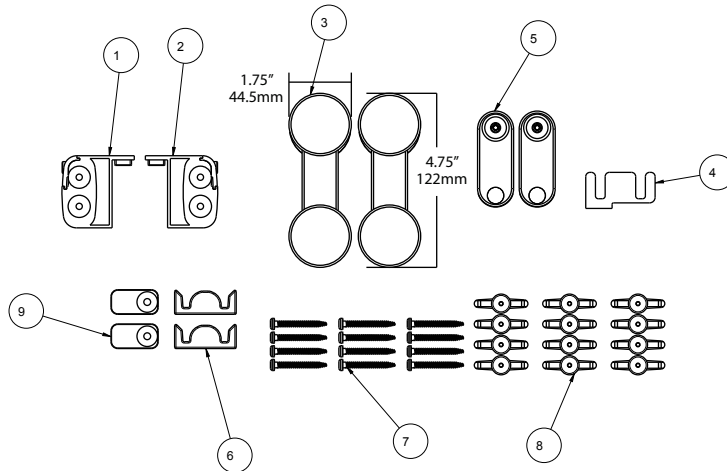

TECHNICAL DATA

Shower Door

SLIDING CONTEMPORARY STYLE SHOWER TRACK 48"- 60"

ID	DESCRIPTION	QTY	MATERIAL
1	Top Track	1	AL6463_T5
2	Roller Door Wall Jamb	2	AL6463_T5
3	Bottom Track	1	AL6061
4	Blade Seal	2	PVC

ID	DESCRIPTION	QTY	MATERIAL
1	Mounting Bracket	1	Zinc_Die_Cast
2	Mounting Bracket	1	Zinc_Die_Cast
3	Outside Roller	2	Zinc
4	Center Guide Roller Door	1	Nylon
5	Inside Roller Assy	2	Zinc
6	Contemporary Door Bumper	2	PVC
7	#8-18 X 1.5" Long Phillips Head	12	SS
8	Toggle Wall Anchor	12	Nylon
9	Bumper	2	PVC

Constructed of Corrosion Resistant Anodized Aluminum.

48" - 60" Track Assembly Kit

Fits 48" Shower Doors with an Opening min/max of 43 3/8" - 47 3/8" (110cm-120cm), with a Height of 71" (180cm).

Fits 60" Shower Doors with an Opening min/max of 50 1/8" - 58 1/2" (127cm-149cm), with a Height of 71" (180cm).

60": Fits Doors with an opening min/max of 50 1/8" - 58 1/2" (127cm-149cm), with a Height of 71" (180cm).

WARRANTY:

5 Year Limited Warranty.

see what Delta can do™

TECHNICAL DATA

Shower Door

MANDARA™ HANDLE