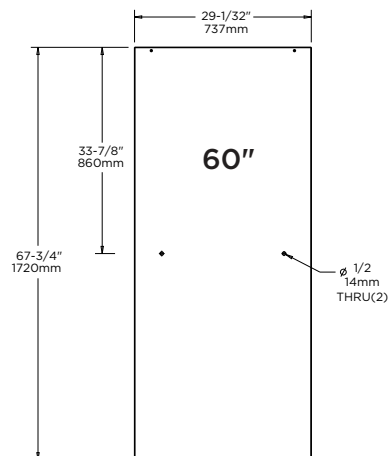

Constructed of Corrosion Resistant Anodized Aluminum.

48" - 60" Track Assembly Kit

Fits 48" Shower Doors with an Opening min/max of 43 3/8" - 47 3/8" (110cm-120cm), with a Height of 71" (180cm).

Fits 60" Shower Doors with an Opening min/max of 50 1/8" - 58 1/2" (127cm-149cm), with a Height of 71" (180cm).

WARRANTY:

5 Year Limited Warranty.

see what Delta can do™

TECHNICAL DATA

Shower Door

SLIDING SHOWER 48" & 60" GLASS PANELS

MATERIALS:

1/4" (6mm) Tempered Glass Panel.

60": Fits doors with an opening min/max of 50 1/8" - 59 3/8" (127cm-151cm), with a Height of 70" (178cm).

Contemporary:

48": Fits Doors with an Opening min/max of 43 3/8" - 47 3/8" (110cm-120cm), with a Height of 71" (180cm).

60": Fits Doors with an opening min/max of 50 1/8" - 58 1/2" (127cm-149cm), with a Height of 71" (180cm).

WARRANTY:

5 Year Limited Warranty.

see what Delta can do™

TECHNICAL DATA

Shower Door

MANDARA™ HANDLE