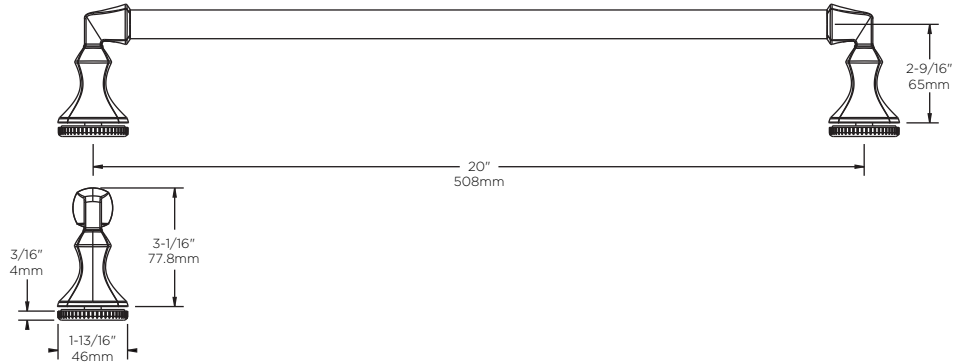

Constructed of Corrosion Resistant Anodized Aluminum.

48" - 60" Track Assembly Kit

Fits 48" Shower Doors with an Opening min/max of 43 3/8" - 47 3/8" (110cm-120cm), with a Height of 71" (180cm).

Fits 60" Shower Doors with an Opening min/max of 50 1/8" - 58 1/2" (127cm-149cm), with a Height of 71" (180cm).

60": Fits doors with an opening min/max of 50 1/8" - 59 3/8" (127cm-151cm), with a Height of 70" (178cm).

Contemporary:

48": Fits Doors with an Opening min/max of 43 3/8" - 47 3/8" (110cm-120cm), with a Height of 71" (180cm).

60": Fits Doors with an opening min/max of 50 1/8" - 58 1/2" (127cm-149cm), with a Height of 71" (180cm).

WARRANTY:

5 Year Limited Warranty.

see what Delta can do™

TECHNICAL DATA

Shower Door

MANDARA™ HANDLE

- MATERIALS:** Zinc Posts for all, Aluminum Bar: Brushed Nickel, Oil Rubbed Bronze, and Polished Brass. Stainless Steel Bar: Polished Chrome.
- INSTALLATION:** Detailed Instructions and Hardware Included for Easy Installation.
- UNIQUE FEATURE:** Coordinates with Delta® Faucets and Bath Hardware. Compatible with All Delta® Sliding Bathtub or Shower Doors.
- WARRANTY:** 5 Year Limited Warranty.