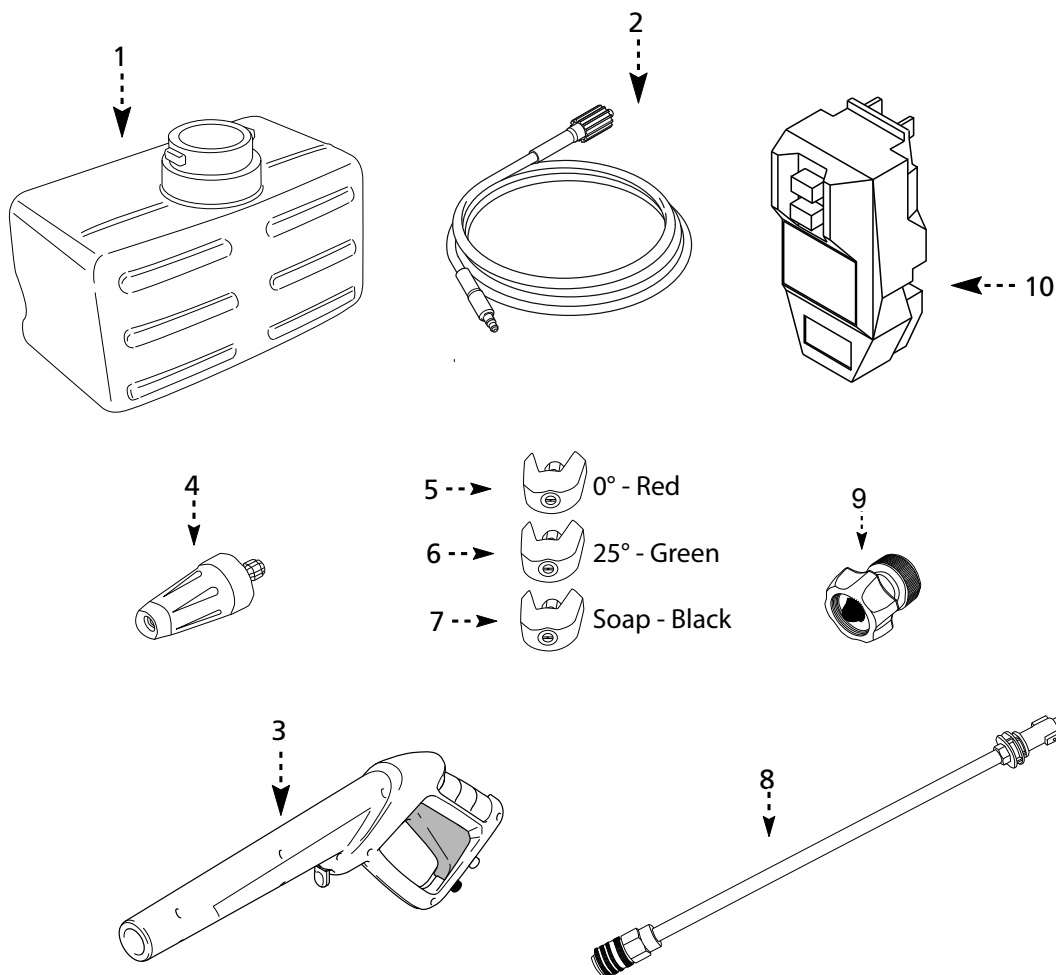

REPLACEMENT PARTS

Pos.	Description	Part Number	Qty.
1	Detergent Tank	PW4220020	1
2	Hose (QC)	PW4220670	1
3	Spray Gun	PW4100782	1
4	Rotary Nozzle	PW4220680	1
5	Quick Connect Nozzle 0° - Red	PW4220700	1
6	Quick Connect Nozzle 25° - Green	PW4220710	1
7	Quick Connect Nozzle Soap - Black	PW4220690	1
8	Lance	PW4220720	1
9	Garden Hose Adapter	PW3084210	1
10	GFCI Assembly	PW3084330	1

Pump Spare Part Kits

Water Seals & Valves	PW4220640	1
Pre-Assembly TSS	PW4220650	1
O-Ring Kit	PW909104K	1