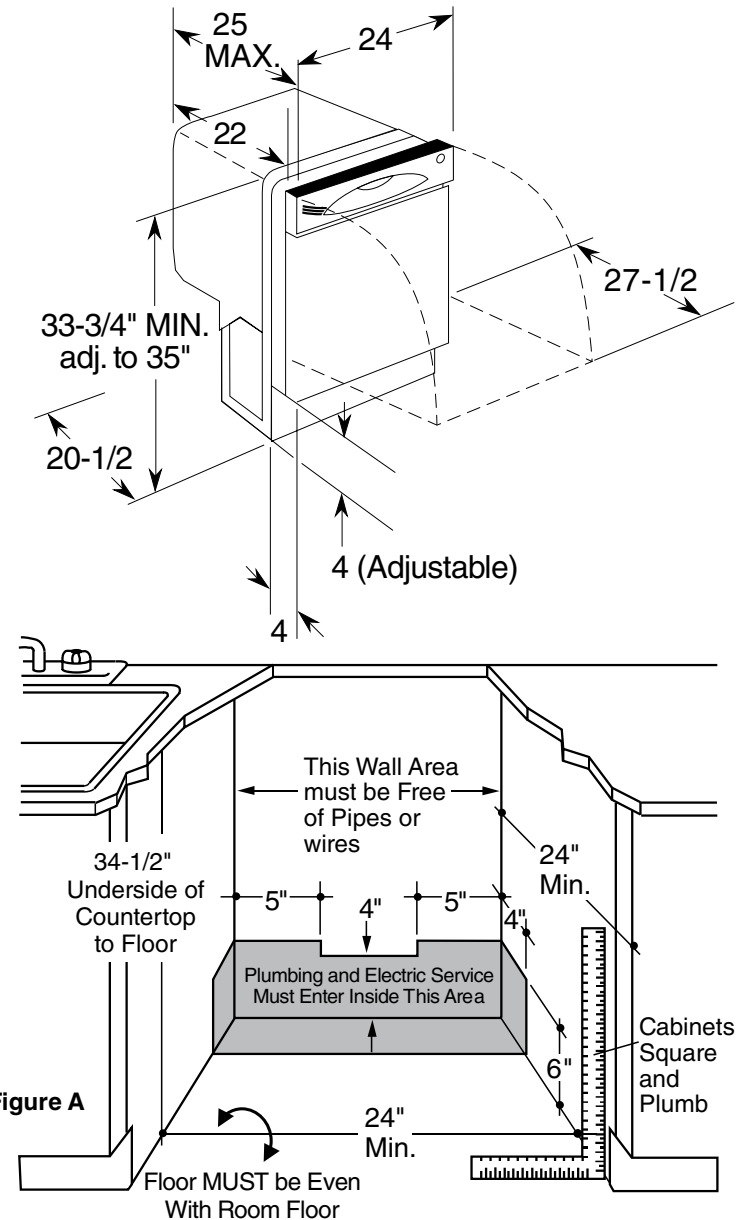

GLD4406/4456/4466R GE® Tall Tub Built-In Dishwasher

Dimensions and Installation Information (in inches)

Electrical Rating

Voltage AC.....	120
Hertz.....	60
Total connected load amperage.....	10
Calrod® heater watts max.....	875

For use on adequately wired 120-volt, 15-amp circuit having 2-wire service with a separate ground wire. This appliance must be grounded for safe operation.

Note: The rough cabinet opening must be at least 24" deep, 24" wide and approximately 34-1/2" high from floor to underside of the countertop. Dishwasher must not be installed more than 10 feet from sink for proper drainage. All plumbing and electrical work must be in accordance with local codes. The power cord and connections must comply with the National Electrical Code Section 422 and/or local codes and ordinances. The cord must be no longer than 6 ft. from the junction box to the receptacle.

Installation Information: Before installing, consult installation instructions packed with product for current dimensional data.

For answers to your Monogram®, GE Profile™ or GE® appliance questions, visit our website at ge.com or call GE Answer Center® service, 800.626.2000.