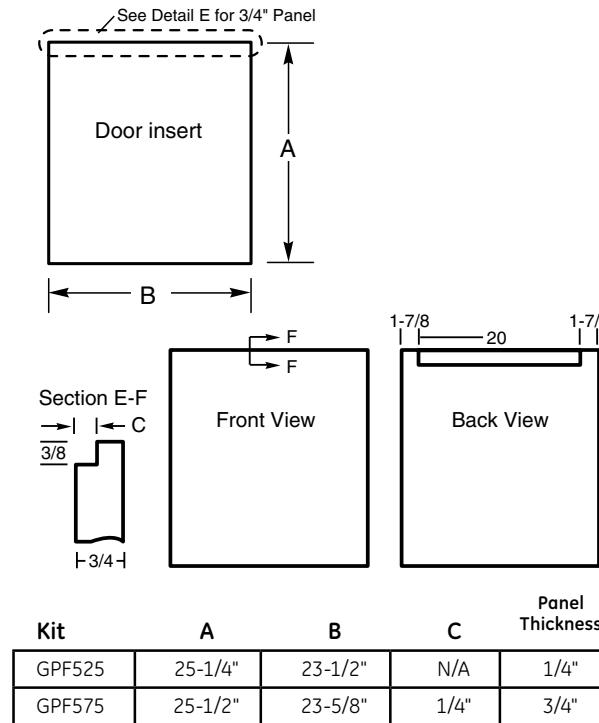

GLD4406/4456/4466R GE® Tall Tub Built-In Dishwasher

Dimensions and Installation Information (in inches)

Electrical Rating

Voltage AC.....	120
Hertz.....	60
Total connected load amperage.....	10
Calrod® heater watts max.....	875

For use on adequately wired 120-volt, 15-amp circuit having 2-wire service with a separate ground wire. This appliance must be grounded for safe operation.

Note: The rough cabinet opening must be at least 24" deep, 24" wide and approximately 34-1/2" high from floor to underside of the countertop. Dishwasher must not be installed more than 10 feet from sink for proper drainage. All plumbing and electrical work must be in accordance with local codes. The power cord and connections must comply with the National Electrical Code Section 422 and/or local codes and ordinances. The cord must be no longer than 6 ft. from the junction box to the receptacle.

Installation Information: Before installing, consult installation instructions packed with product for current dimensional data.

For answers to your Monogram®, GE Profile™ or GE® appliance questions, visit our website at ge.com or call GE Answer Center® service, 800.626.2000.