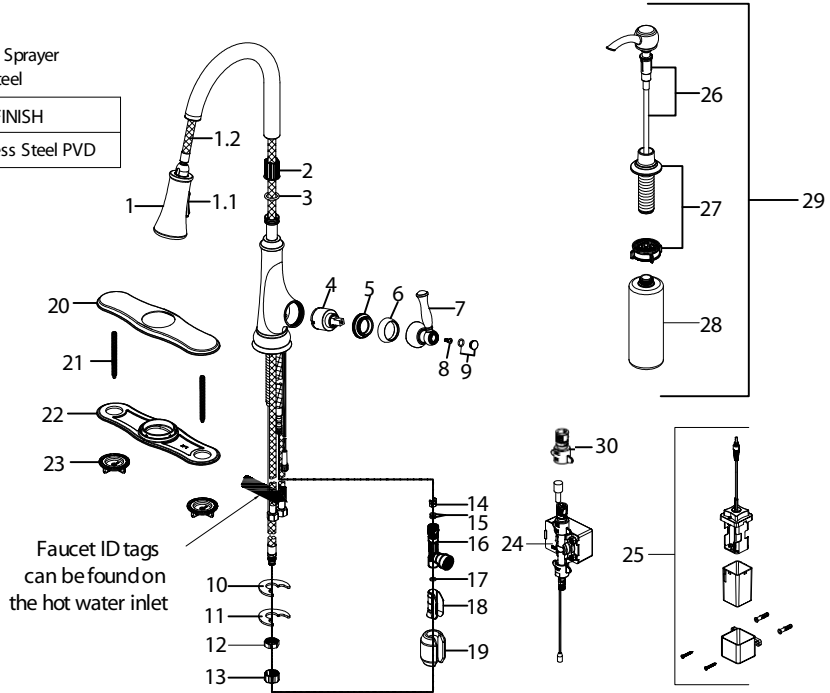

Replacement Parts List

Glacier Bay Touchless Single-Handle Pull-Down Sprayer
Kitchen Faucet with LED Light in Stainless Steel

MODEL	STORE SKU#	FINISH
67536-0508D2	1001-407-752	Stainless Steel PVD

Many replacement parts can be purchased online or at your local store. Please use the table below to identify the part SKU number needed, go to HOMEDEPOT.COM, and check for online and store availability. If you can't find the part you are looking for, please call 1-855-HD-GLACIER.

Part	Description	Part #	Internet SKU #	Store SKU #
1	Spray head and Hose	RP3822308D2		
1.1	Spray head	RP3826308D2		
1.2	Hose	RP38264		
2	Wearable ring	RP70380		
3	O-ring	RP60071		
4	Cartridge	RP20005		
5	Bonnet	RP70394		
6	Cap	RP8002808D2		
7	Handle	RP1336808D2		
8	Screw	RP50015		
9	Index & O-ring	RP8044008D2		
10	Rubber washer	RP64087		
11	Metal washer	RP64088		
12	Nut	RP56098		
13	Protective cap	RP70448		
14	Block	RP70421		
15	O-ring	RP60002		

Part	Description	Part #	Internet SKU #	Store SKU #
16	Quick connect assembly	RP70429		
17	O-ring	RP60089		
18	Weight clip	RP64204		
19	Weights	RP70441		
20	Escutcheon	RP8044108D2		
21	Bolt	RP50071		
22	Base plate	RP80442		
23	Mounting nut	RP56036		
24	Control box	RP70515		
25	Battery pack	RP70514		
26	Pump kit	RP46022		
27	Flange kit	RP4606608D2		
28	Bottle	RP46060		
29	Soap dispenser	RP4606508D2		
30	Connector	RP70509		