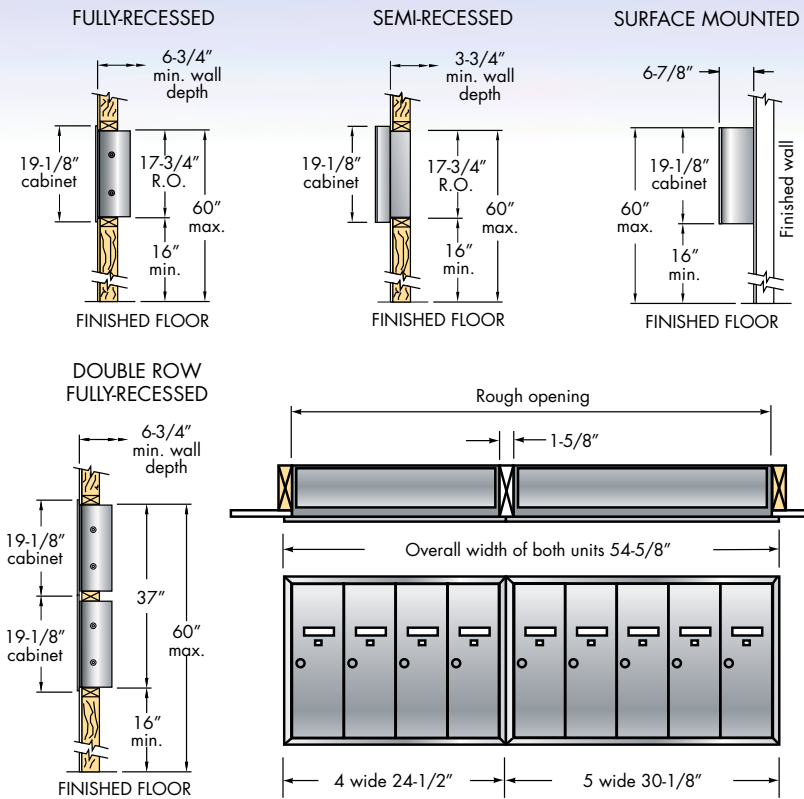

1250-6HA

1250-7HA

VERTICAL MAILBOX MODEL NUMBERS		
Number of Compartments	Standard Model Number	Surface Mount Model Number
3	12503H	12503SM SH
4	12504H	12504SM SH
5	12505H	12505SM SH
6	12506H	12506SM SH
7	12507H	12507SM SH

MOUNTING COLLAR MODEL NUMBERS		
Mailbox	Semi-Recess Mounted Collar	Surface Mounted Collar
12503H	SR1203	SMS1253
12504H	SR1204	SMS1254
12505H	SR1205	SMS1255
12506H	SR1206	SMS1256
12507H	SR1207	SMS1257

VERTICAL MAILBOX ALL CABINETS: 19-1/8" H 6-1/8" D				
Single Row	Double Row	Layout Per Row	Wall Cut Width	Overall Width
3	6	3	17-1/2"	19"
4	8	4	23"	24-1/2"
5	10	5	28-5/8"	30-1/8"
6	12	6	34-1/8"	35-5/8"
7	14	7	39-5/8"	41-1/8"
8	16	4-4	47-1/2"	49"
9	18	5-4	53-1/8"	54-5/8"
10	20	5-5	58-3/4"	60-1/4"
11	22	6-5	64-1/4"	65-3/4"
12	24	6-6	69-3/4"	71-1/4"
13	26	7-6	75-1/4"	76-3/4"
14	28	7-7	80-3/4"	82-1/4"
15	30	5-5-5	88-7/8"	90-3/8"
16	32	5-6-5	94-3/8"	95-7/8"
17	34	6-6-5	99-7/8"	101-3/8"
18	36	6-6-6	105-3/8"	106-7/8"
19	38	6-6-7	110-7/8"	112-3/8"
20	40	7-7-6	116-3/8"	117-7/8"
21	42	7-7-7	121-7/8"	123-3/8"
22	44	6-6-6-4	129-7/8"	131-3/8"
23	46	6-6-6-5	135-1/2"	137"
24	48	6-6-6-6	141"	142-1/2"
25	50	7-6-6-6	146-1/2"	148"
26	52	7-7-7-5	152"	153-1/2"
27	54	7-7-7-6	157-1/2"	159"
28	56	7-7-7-7	163"	164-1/2"
29	58	6-6-6-6-5	171-1/8"	172-5/8"
30	60	6-6-6-6-6	176-5/8"	178-1/8"

Single Row
Wall Cut Depth = 6-3/4"
Wall Cut Height = 17-3/4"
Overall Height = 19-1/8"

Double Row
Wall Cut Depth = 6-3/4"
Wall Cut Height = 37"
Overall Height = 39-1/4"

Note: Vertical mailbox installations should always be protected from direct exposure to the weather. Florence Manufacturing is not responsible for damage caused by weather conditions.

Standard Lock

The 1250 vertical series comes standard with a K30809 lock.

Optional Directory

- Designed for independent use or with vertical mailboxes
- Striated finish matches doors and trim of vertical mailboxes

Model #	Name Capacity	Dimensions
D300-1	40	19-1/8"H x 7-7/8"W
D300-2	80	19-1/8"H x 13-5/16"W
D300-3	120	19-1/8"H x 18-7/8"W
D300-4	160	19-1/8"H x 24-3/8"W
D300-5	200	19-1/8"H x 29-7/8"W