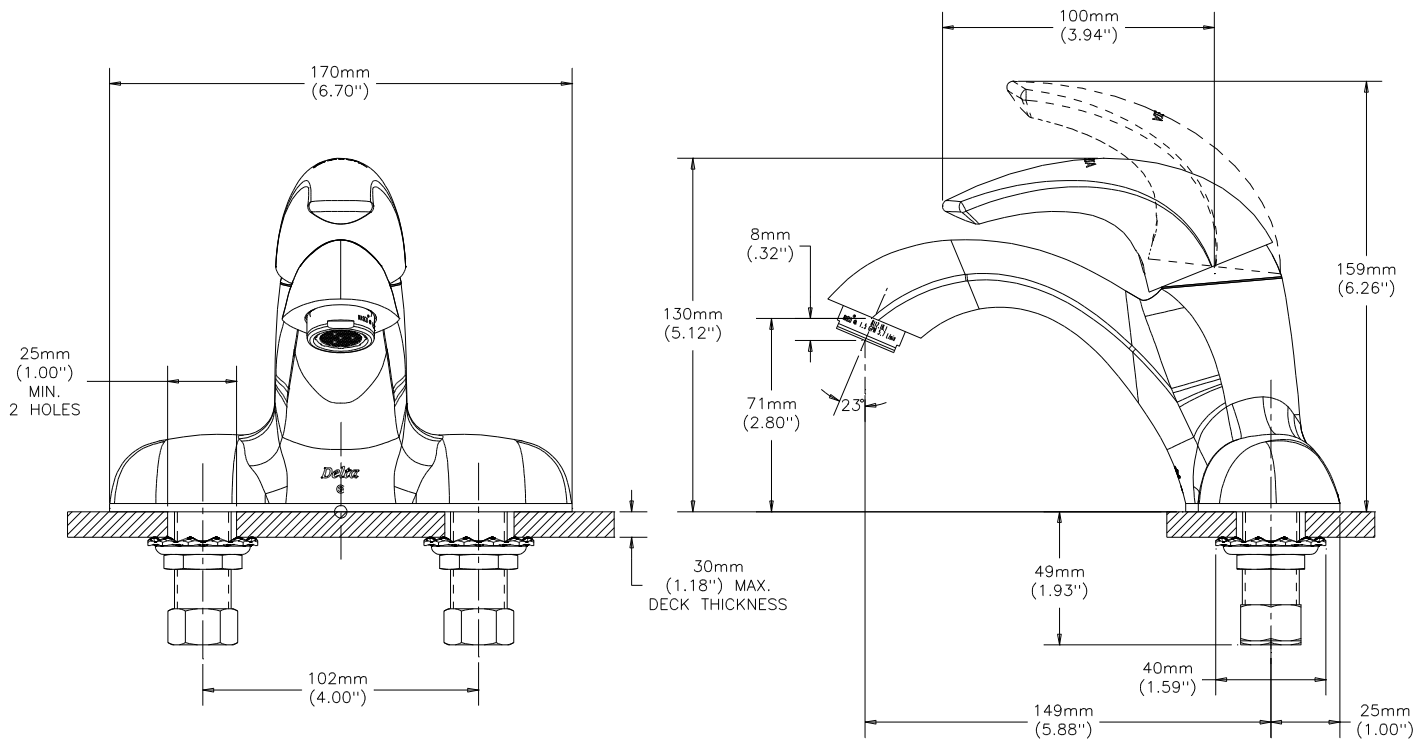

### SPECIFICATION:

- Cast Brass Single Control Lavatory Faucet
- Ceramic cartridge with high temperature rotational limit stop
- Metal hold-down package
- Colour coded plug button on handle for hot/cold identification
- Integrated volume and temperature control
- 4" (102mm) centerset, less pop-up (no pop-up hole)
- Chrome Finish
- Outlet: Vandal Resistant outlet (wrench flats) 1.5 USGPM (5.7L/min)
- Handle#: 1 - Vandal Resistant 89mm(3 1/2") lever handle - ADA compliant- colour indexed

### OPERATION:

- Not Available

***(Dimensional drawing on following page)***

Delta reserves the right (1) to make changes to specifications and materials, and (2) to change or discontinue models, both without notice or obligation. Dimensions are for reference. Measurement may vary plus or minus 6mm(0.25"). Mounting locations are suggested only. Check with local codes for requirements in your area.

INLET FOR 3/8" OR 1/2" FLEXIBLE RISER  
OR 1/2-14 NPSM COUPLING NUT (SUPPLIED)

Delta reserves the right (1) to make changes to specifications and materials, and (2) to change or discontinue models, both without notice or obligation. Dimensions are for reference. Measurement may vary plus or minus 6mm(0.25"). Mounting locations are suggested only. Check with local codes for requirements in your area.