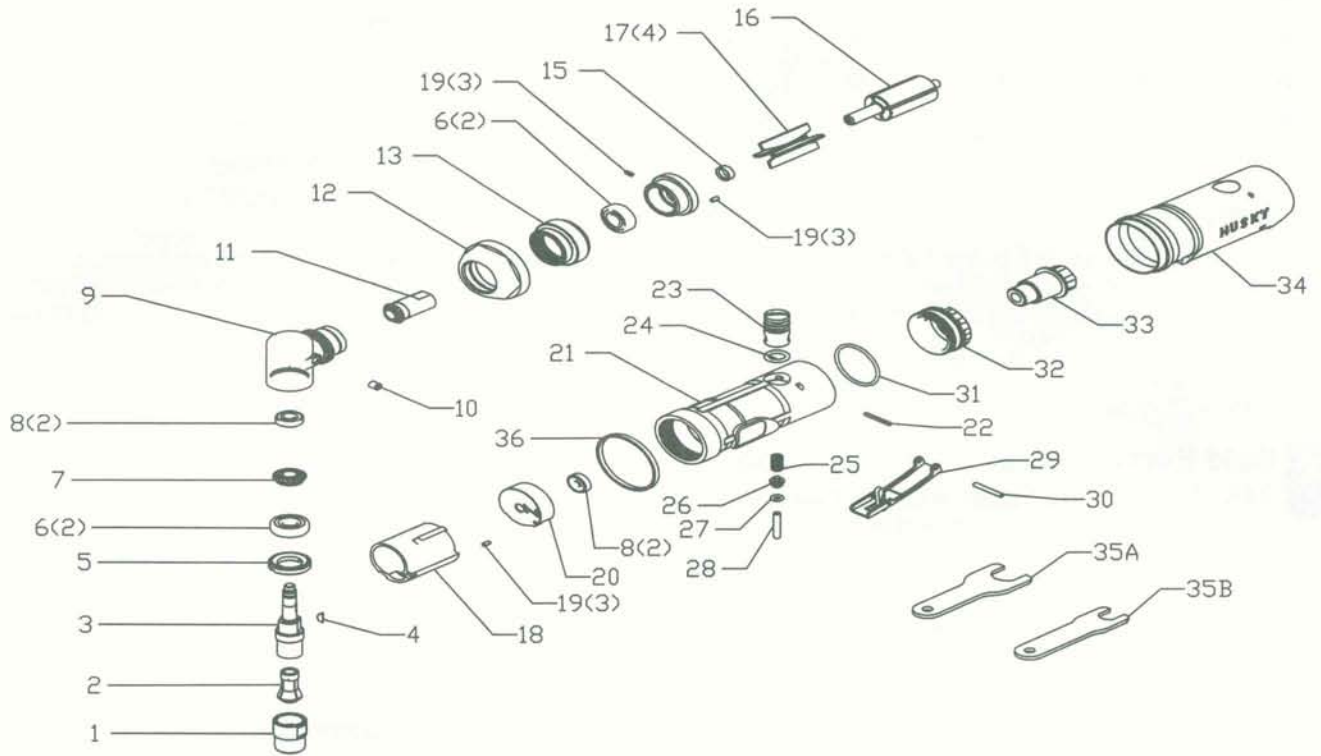

Exploded View and Parts List

1/4" Angle Die Grinder

Model No. HSTC4716

For replacement parts or the nearest service center, call toll free 1-877-841-9438

Ref. #	Part No.	Description	Qty	Ref. #	Part No.	Description	Qty
1	HSTC-360001	Collet Nut	1	20	HSTC-360020	Rear End Plate	1
2	HSTC-360002	1/4" Collet	1	21	HSTC-360021HU	Motor Housing	1
3	HSTC-360003	Spindle	1	22	HSTC-SP-25200	Spring Pin	1
4	HSTC-360004	Woodruff Key	1	23	HSTC-358013	Air Regulator	1
5	HSTC-360005	Clamp Nut	1	24	HSTC-ORP-P10A	O-Ring	1
6	HSTC-BB-06085	Ball Bearing	2	25	HSTC-358007	Valve Spring	1
7	HSTC-360007	Spindle Gear	1	26	HSTC-358006	Throttle Valve	1
8	HSTC-BB-06962	Ball Bearing	2	27	HSTC-ORP-0040	O-Ring	1
9	HSTC-360009	Angle Head Housing	1	28	HSTC-358004	Valve Stem	1
10	HSTC-360010	Screw	1	29	HSTC-358002	Throttle Lever	1
11	HSTC-360011	Pinion	1	30	HSTC-SP-30220	Spring Pin	1
12	HSTC-360012	Nut	1	31	HSTC-ORP-S25	O-Ring	1
13	HSTC-360013	Ring	1	32	HSTC-360032	Exhaust Sleeve	1
14	HSTC-360014	Front End Plate	1	33	HSTC-358011	Inlet Bushing	1
15	HSTC-360015	Spacer	1	34	HSTC-360036	Housing Cover	1
16	HSTC-360016	Rotor	1	35A	HSTC-360035A	Spanner Wrench	1
17	HSTC-360B17	Rotor Blade	4	35B	HSTC-360035B	Spanner Wrench	1
18	HSTC-302026	Cylinder	1	36	HSTC-360037HU	Washer	1
19	HSTC-SP-25050	Spring Pin	3				