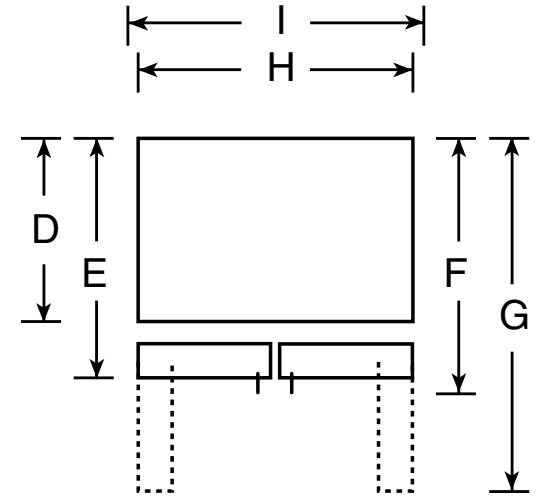

GNS23GSH/GMH

GE® 22.7 Cu. Ft. French-Door Refrigerator

Dimensions and Installation Information (in inches)

Overall Dimensions	Height to top of crown (in.) A	
	Height to top of hinge (in.) B	68-1/2
	Height to top of case (in.) C	67-3/4
	Case depth without door (in.) D	28-1/4
	Case depth less door handle (in.) E	32-3/8
	Case depth with door handle (in.) F	34-7/8
	Depth with fresh food door open 90° (in.) G	46-5/8
	Width (in.) H	32-3/4
	Width with door open 90° inc. door handle (in.) I	40-3/8
Air Clearances	Each side (in.)	1/8
	Top (in.)	1
	Back (in.)	2

imagination at work

For answers to your Monogram®, Cafe™ Series, Profile™ Series or GE® appliance questions, visit our website at ge.com or call GE Answer Center® service, 800.626.2000.

Specification Created 7/14

GNS23GSH/GMH

GE® 22.7 Cu. Ft. French-Door Refrigerator

Features and Benefits

- 33" wide
- Internal water dispenser with GE water filtration - Delivers filtered water with one touch
- Factory-installed icemaker - Refrigerator comes ready to automatically create ice
- Upfront temperature controls - Easy-to-use controls regulate both fresh food and freezer sections
- Two clear drawers - Transparent drawers make finding your favorite items quick and easy
- Snack drawer - Conveniently stores favorite foods and allows for quick, easy access
- Adjustable glass shelves - A variety of shelf configurations provide additional options for food storage
- Adjustable gallon door bins - Offers ideal space for storing gallon containers in the door
- Two-level freezer baskets - Baskets allow easy access to frozen foods
- Advanced water filtration uses MWF replacement filter
- Model GNS23GSHSS - Stainless steel
- Model GNS23GMHES - Slate