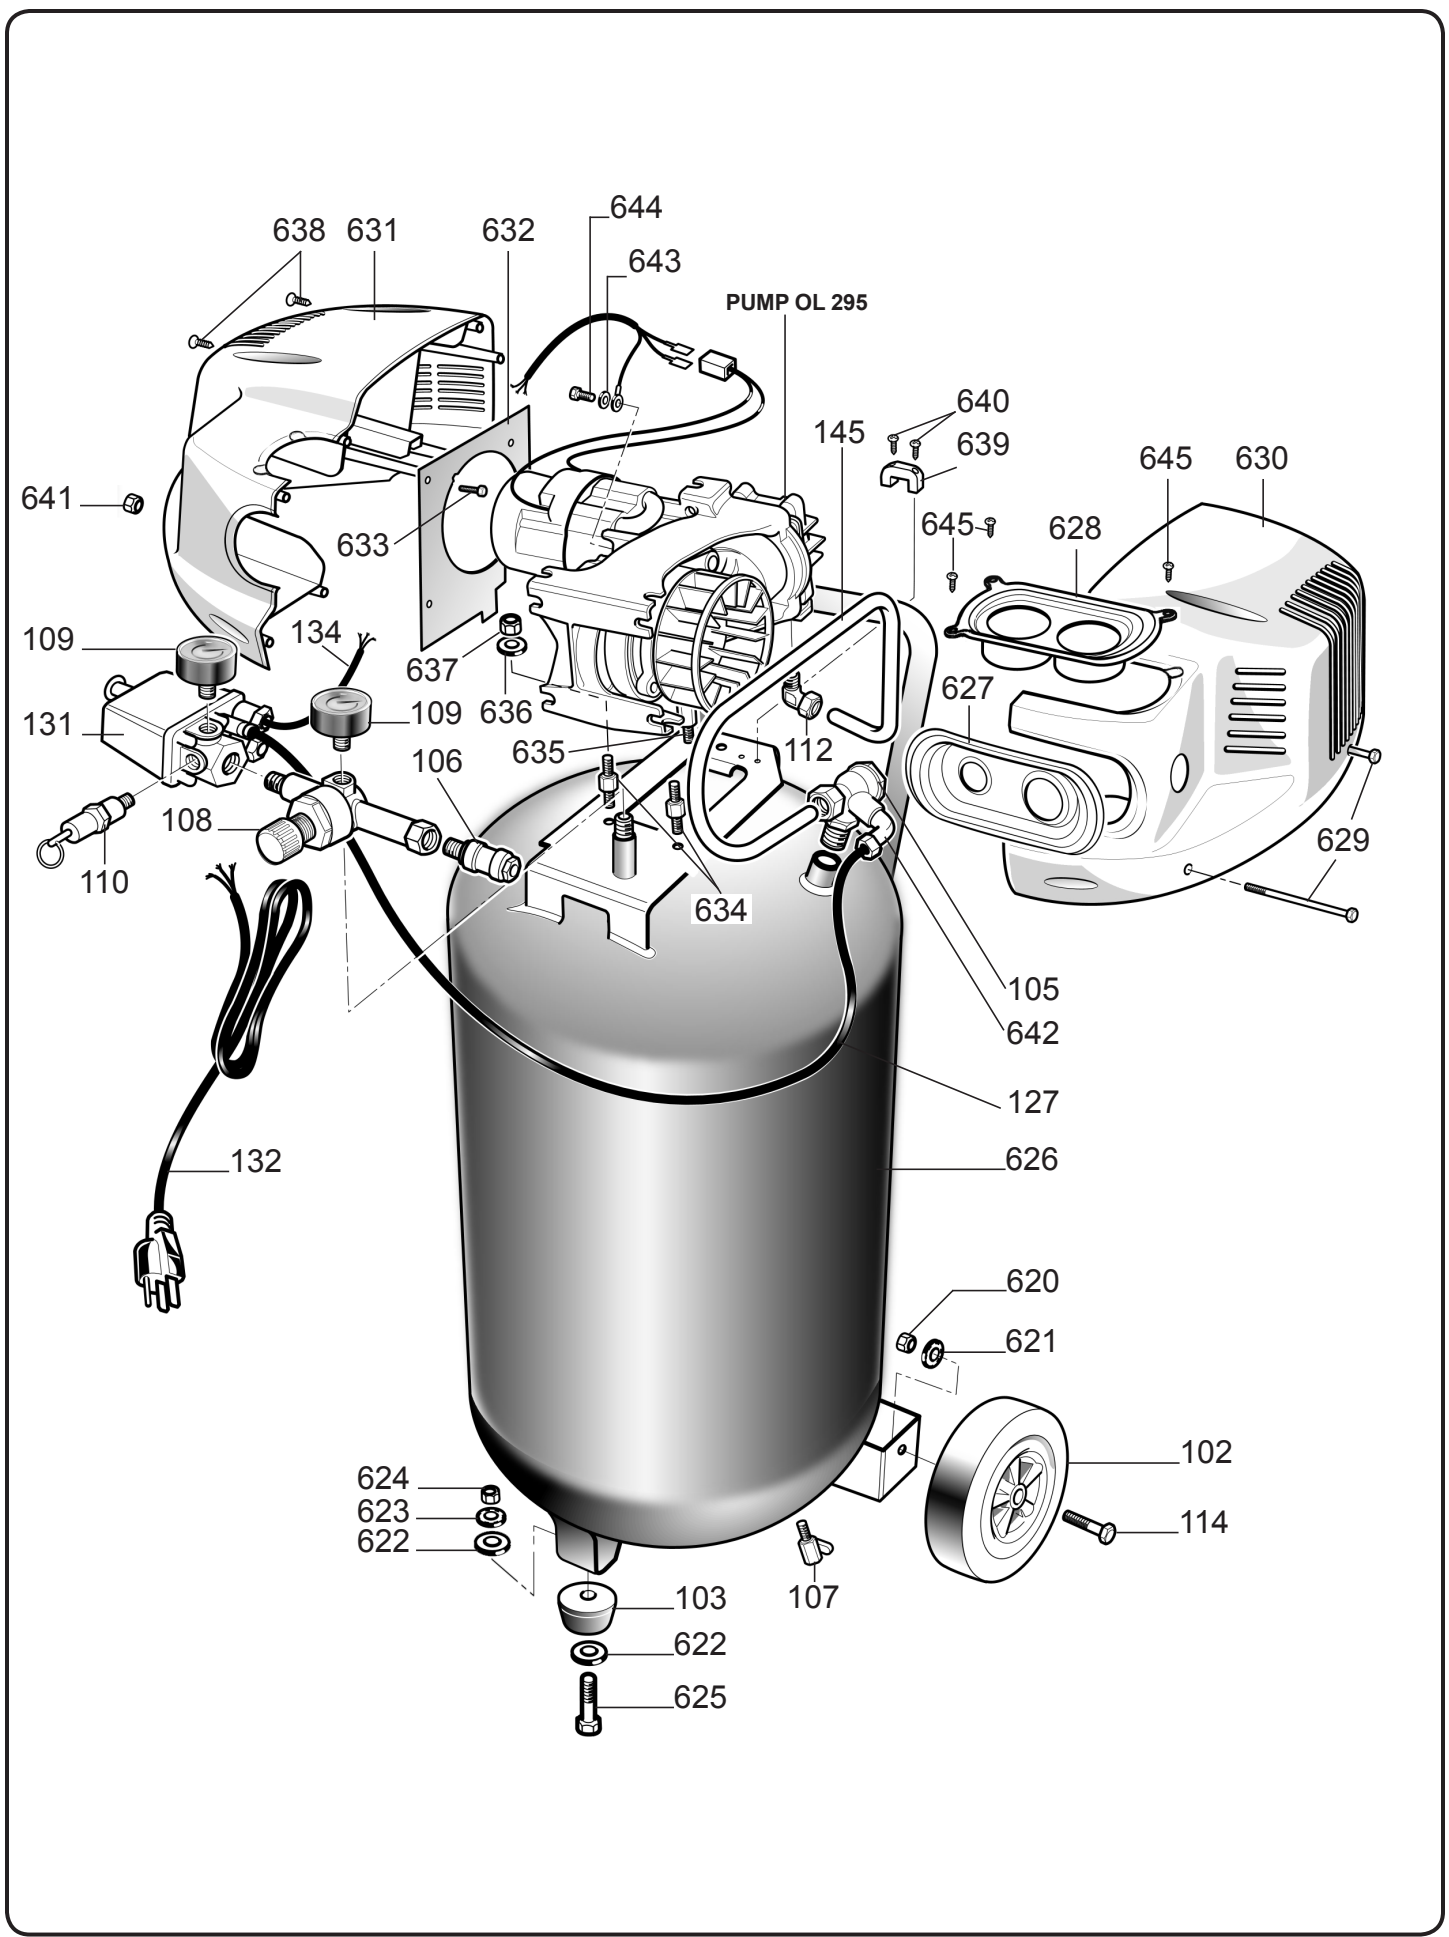

HUSKY PORTABLE AIR COMPRESSOR PARTS LIST- MODEL NO. H1820F

The model number will be found on a plate attached to air tank. Always mention the model number in all correspondence regarding your **PORTABLE AIR COMPRESSOR** or when ordering replacement parts.

KEY NO.	CODE	DESCRIPTION	QTY
102	9042022	WHEEL	2
103	9038066	RUBBER FOOT.....	1
105	9048053	NON RET. VALVE.....	1
106	9047061	QUICK COUPLING.....	1
107	9047062	DRAIN TAP.....	1
108	9051131	AIR REGULATOR.....	1
109	9414744	GAUGE.....	2
110	9049115	SAFETY VALVE.....	1
112	9053159	ELBOW.....	1
114	9011049	WHEEL PIN.....	2
127	9270006	RILSAN TUBE	1.31 ft
131	9063203	PRESSURE SWITCH.....	1
132	9065641	CORD WITH PLUG.....	1
134	9065333	CABLE (MOTOR - PRESS. SW).....	1
145	9043195	SENDING PIPE	1
620	9122361	NUT	2
621	9134340	WASHER.....	2
622	9412016	WASHER	2
623	9134330	WASHER GROWER.....	1
624	9412015	NUT.....	1
625	9412531	BOLT	1
626	9413249035	TANK 20 GAL	1
627	9038348	CONTROL PANEL	1
628	9038349	GAUGE RUBBER COVER	1
629	9067188	TIE ROD	2
630	9038346	SEMIPLAST COVER LEFT	1
631	9038347	SEMIPLAST COVER RIGHT	1
632	9038350	BULKHEAD	1
633	9412472	SCREW PARKER	4
634	9415994	SPACER	2
635	9415995	SPACER	1
636	9131520	WASHER	3
637	9128224	LOCKNUT.....	3
638	9142572	SCREW PARKER	7
639	9064009	LOCK CABLE	1
640	9142592	SCREW	2
641	9412191	NUT	2
642	9050372	ELBOW	1
643	9412192	WASHER	1
644	9114042	SCREW	1
645	9142042	SCREW	3