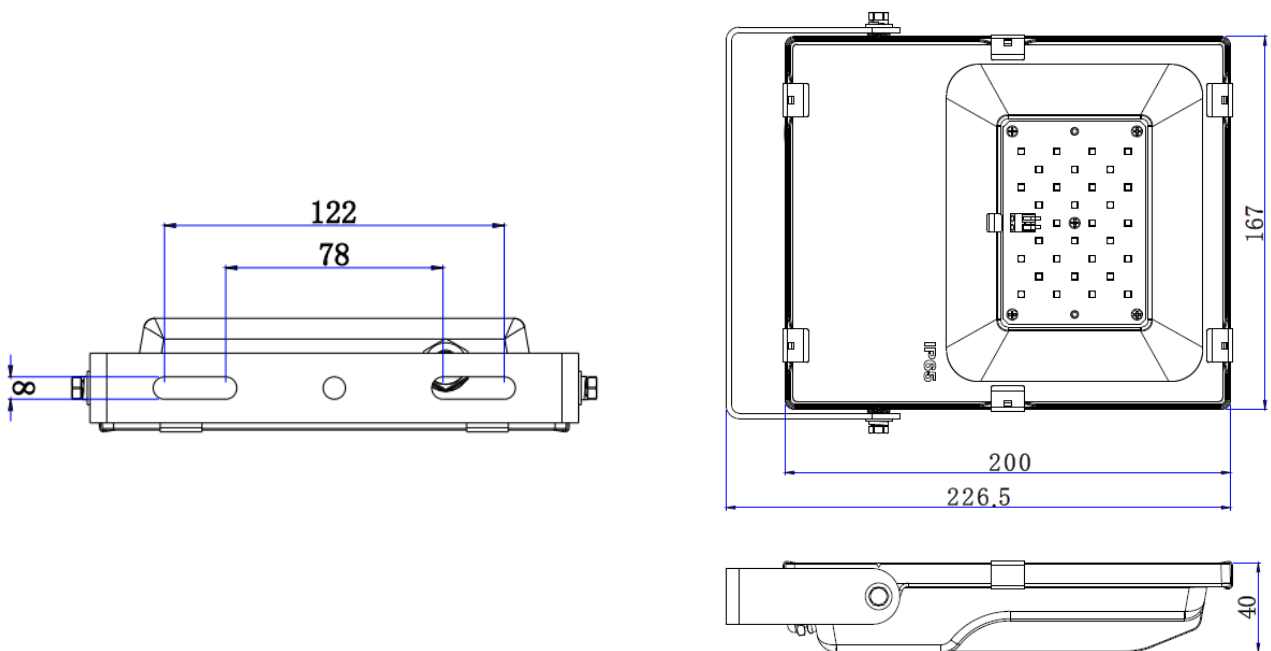

### Dimmable

- Dimmable, Contact manufacturer for availability

Photometric

Product dimension

Packing drawings

Logistic data

Order code	Inner box	Shipping carton	Measurement	Volume	G.W
EW-FL-W030	26.0*19.5*5.0cm	20pcs per carton	53.5*40.5*26.0cm	0.056CBM	N/A