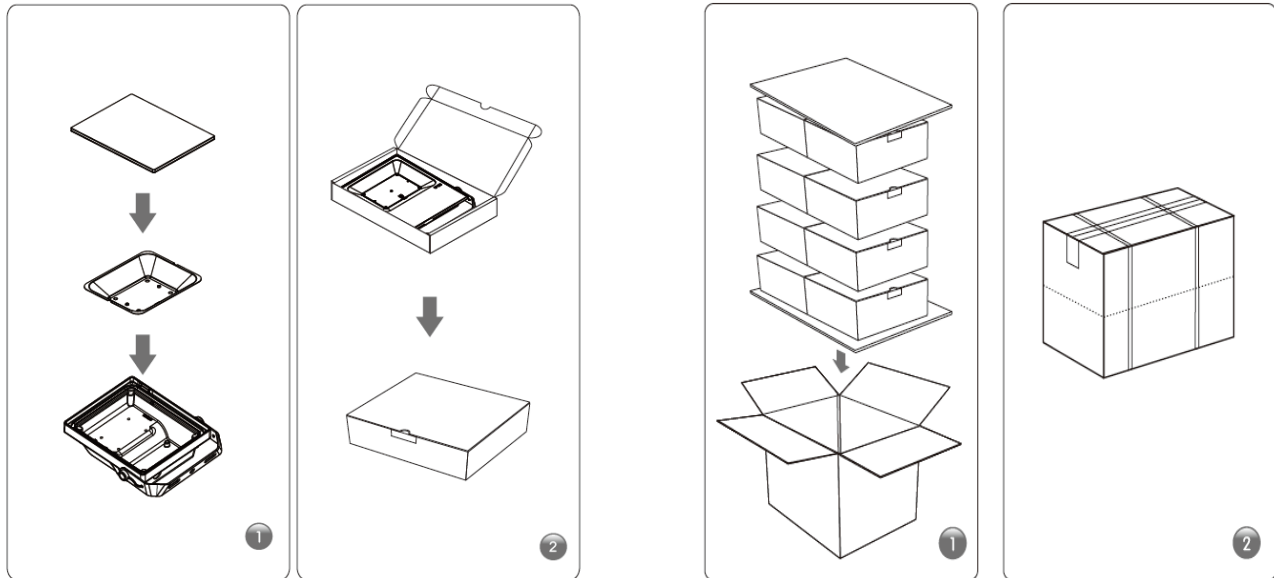

### Dimmable

- Dimmable, Contact manufacturer for availability

Photometric

Product dimension

Packing drawings

Logistic data

Order code	Inner box	Shipping carton	Measurement	Volume	G.W
EW-FL-W030	26.0*19.5*5.0cm	20pcs per carton	53.5*40.5*26.0cm	0.056CBM	N/A