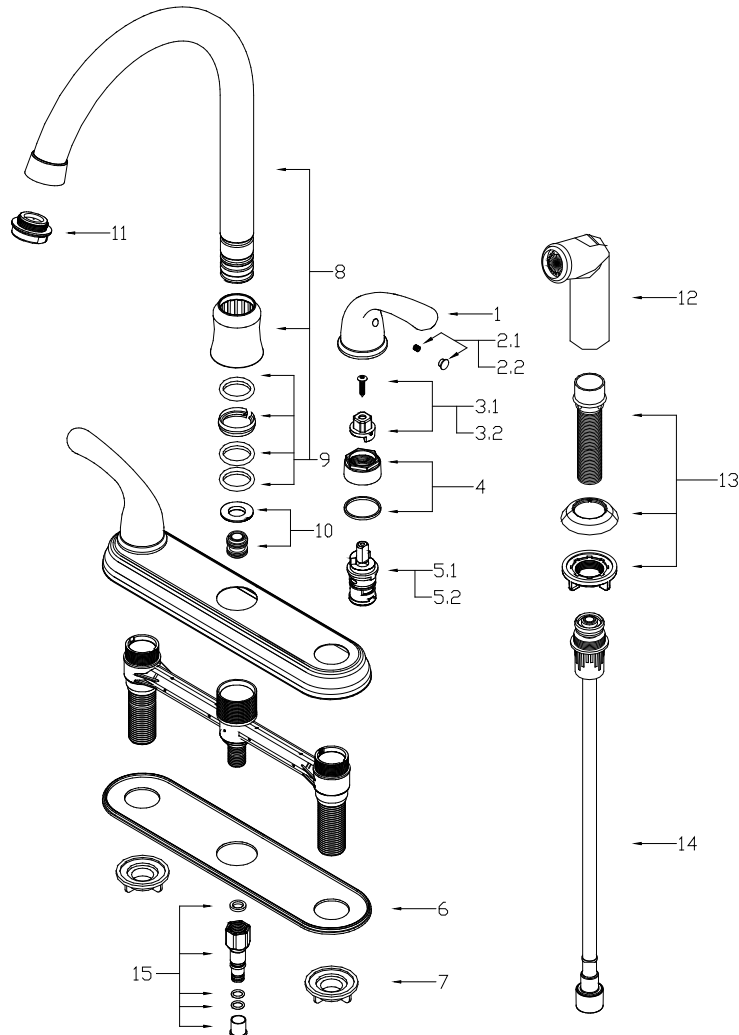

Glacier Bay Builders 2-Handle Side Sprayer  
Kitchen Faucet

MODEL	STORE SKU#	FINISH
HS81QC7F8BN	209-442	Brushed Nickel

Part	Description	Part Number
1	Metal Handle	48A28 *
2.1	Index button-cold	91114C
2.2	Index button-hot	91114H
3.1	Handle adaptor-cold	48I10-1PBU
3.2	Handle adaptor-hot	48I10-1PRE
4	Retainer nut & washer	48F02
5.1	Ceramic disc cartridge-cold	48I10-1C
5.2	Ceramic disc cartridge-hot	48I10-1H
6	Putty plate	81C07-2BBL
7	Lock nut set	48G07

Part	Description	Part Number
8	Spout assembly	81B18 *
9	Spout seal kit	81B19
10	Spray diverter with vacuum breaker	81K02
11	Aerator	48E09 *
12	Side spray	89301-BN-2 *
13	Spray holder assembly (2-1/2 in. L)	89301-3 *
14	Spray hose	89301-4
15	Sealing kit	48P01-1