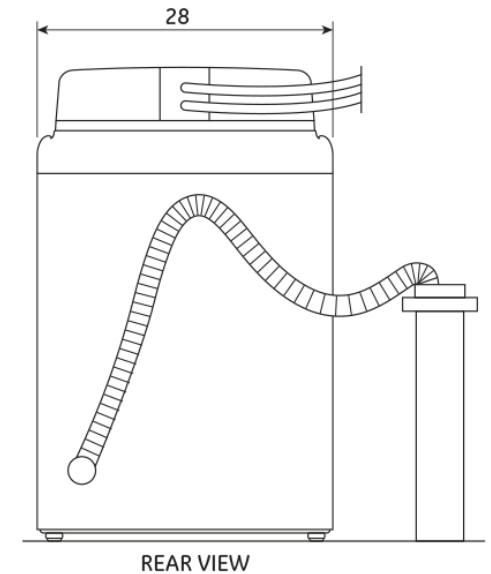

GTW810SSJ/SPJ

GE® 5.1 DOE cu. ft. capacity washer with stainless steel basket

Dimensions and Installation Information (in inches)

Circuit Requirements: An individual, properly-grounded branch circuit, with a three-prong grounding-type receptacle, protected by a 15 or 20 amp circuit breaker or a time-delay fuse, is required.

Electrical Rating: 120V, 60Hz, 10A

Note: Washer wall outlet must be located within 36" of service code entry. Wall outlet must not be located behind dryer.

Installation Information: Before installing, consult installation instructions packed with product for current dimensional data.