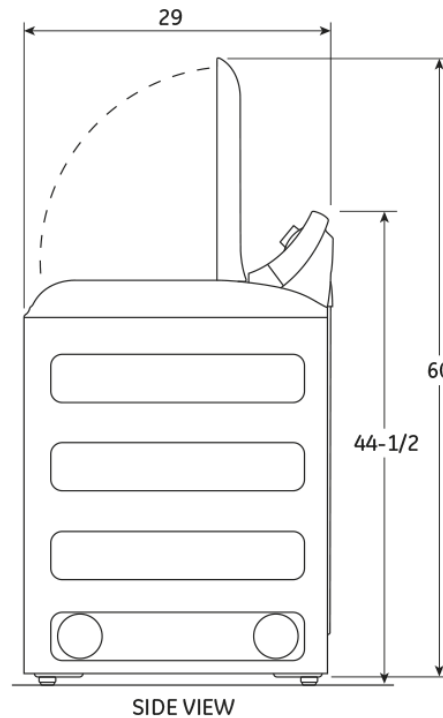

GTW810SSJ/SPJ

GE® 5.1 DOE cu. ft. capacity washer with stainless steel basket

Dimensions and Installation Information (in inches)

Circuit Requirements: An individual, properly-grounded branch circuit, with a three-prong grounding-type receptacle, protected by a 15 or 20 amp circuit breaker or a time-delay fuse, is required.

Electrical Rating: 120V, 60Hz, 10A

Note: Washer wall outlet must be located within 36" of service code entry. Wall outlet must not be located behind dryer.

Installation Information: Before installing, consult installation instructions packed with product for current dimensional data.