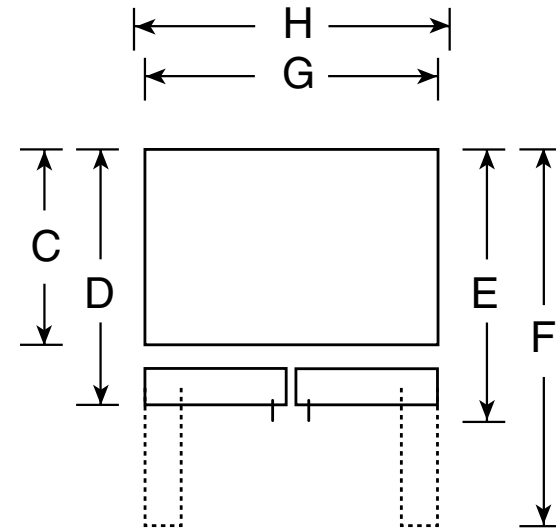

### Dimensions and Installation Information (in inches)

Overall Dimensions	Height to top of hinge (in.) <b>A</b>	<b>69-1/2</b>
	Height to top of case (in.) <b>B</b>	<b>67-3/4</b>
	Case depth without door (in.) <b>C</b>	<b>28-3/4</b>
	Case depth less door handle (in.) <b>D</b>	<b>33</b>
	Case depth with door handle (in.) <b>E</b>	<b>35-1/2</b>
	Depth with fresh food door open 90° (in.) <b>F</b>	<b>46-5/8</b>
	Width (in.) <b>G</b>	<b>32-3/4</b>
Air Clearances	Width with door open 90° inc. door handle (in.) <b>H</b>	<b>40-3/8</b>
	Each side (in.)	<b>1/8</b>
	Top (in.)	<b>1</b>
	Back (in.)	<b>3/4</b>