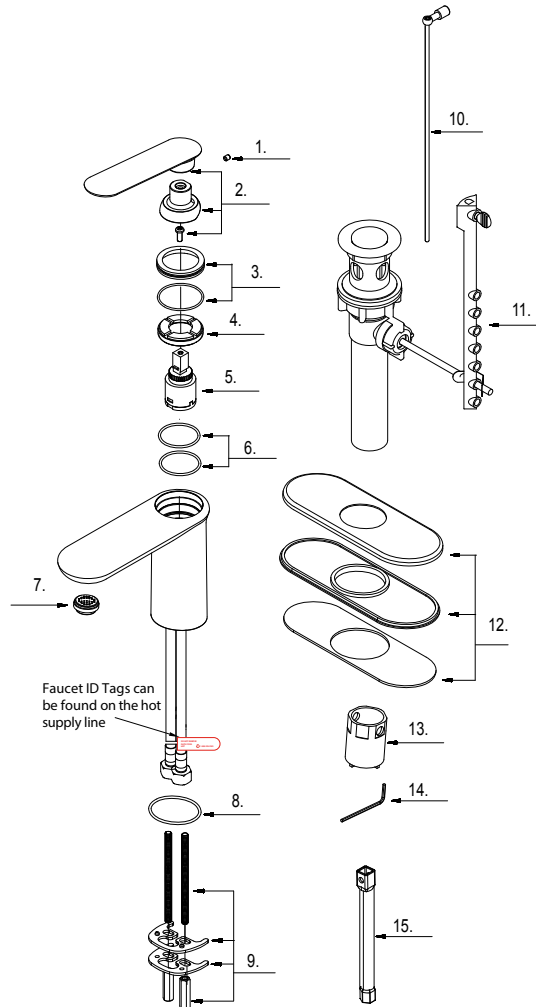

Glacier Bay Carmine 4 in. Centerset 1-Handle High-Arc
Mono Block Lavatory Faucet

MODEL	STORE SKU#	FINISH
FS6A0071CP	279 499	Chrome

Part	Description	Part Number	Part	Description	Part Number
1	Screw (M4 * 5 mm L)	A008191	9	Mounting Hardware	A603196
2	Handle Assembly	A66E839*	10	Lift Rod & Lift Rod Knob	A025272*
3	Handle Base Assembly	A66G052*	11	Drain Assembly Less Lift Rod	A556012L*
4	Locking Nut	A104328	12	Escutcheon Assembly	A607097*
5	Ceramic Disc Cartridge	A507906N	13	Wrench	A031238ZN
6	O-ring Sets	A608015N	14	Hex Wrench(H2 * 17 mm L * 49 mm L)	A031003NI
7	Aerator	A553019N	15	Wrench	A031223
8	O-ring	A004107			

*Specify Finish

Many replacement cartridges, aerators, and drain assemblies can be purchased at your local The Home Depot store or online at HOMEDEPOT.COM

To Order Parts Call: 1-855-HD-GLACIER