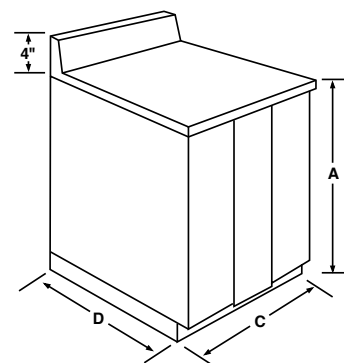

## PERFORMANCE™ Electric Table Top Specifications

Fuel Type	Description	Gallon Capacity	Model Number	Recovery in G.P.H. 90° Rise	First Hour Rating G.P.H.	Height A	Height to Water Conn. B	Diameter C	Depth D	Ship Weight (LBS)	Energy Factor
Electric	Table Top	40	XE40H06TT45U0	21	45	36	33	24	25	156	0.88