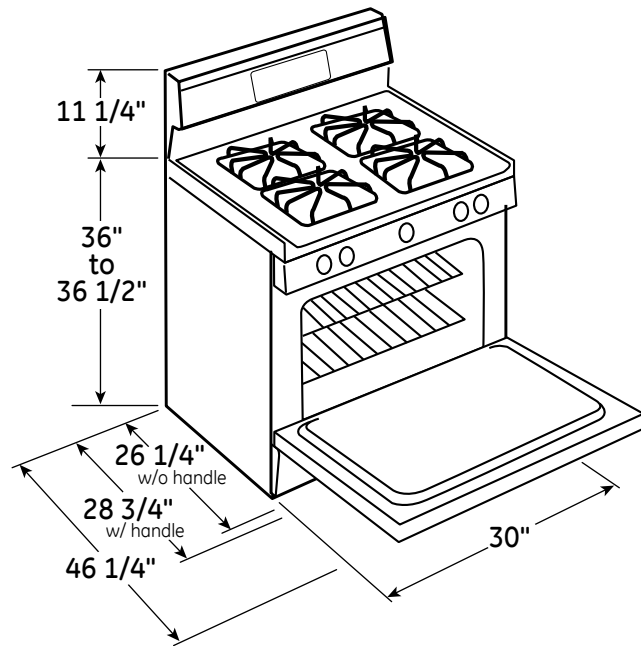

## GE Profile™ Series 30" Free-Standing Gas Convection Range

### DIMENSIONS AND INSTALLATION INFORMATION (IN INCHES)

**ELECTRICAL RATING:** 120V, 60Hz, 15A

**INSTALLATION INFORMATION:** Before installing, consult installation instructions packed with product for current dimensional data.