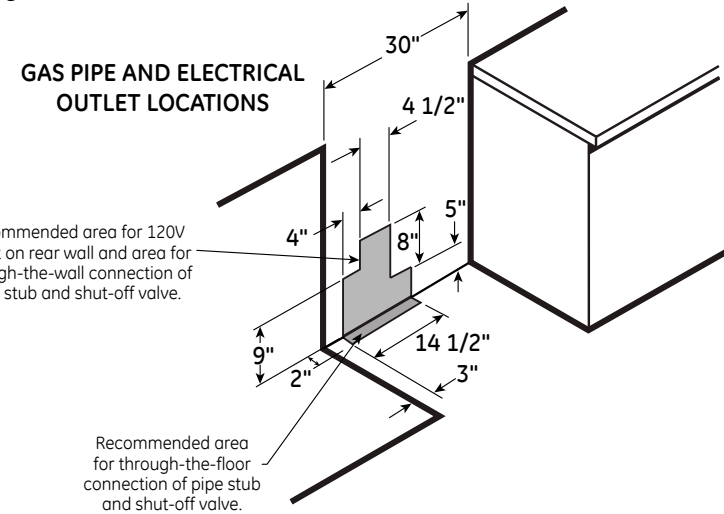

### DIMENSIONS AND INSTALLATION INFORMATION (IN INCHES)

**ELECTRICAL RATING:** 120V, 60Hz, 15A

**INSTALLATION INFORMATION:** Before installing, consult installation instructions packed with product for current dimensional data.