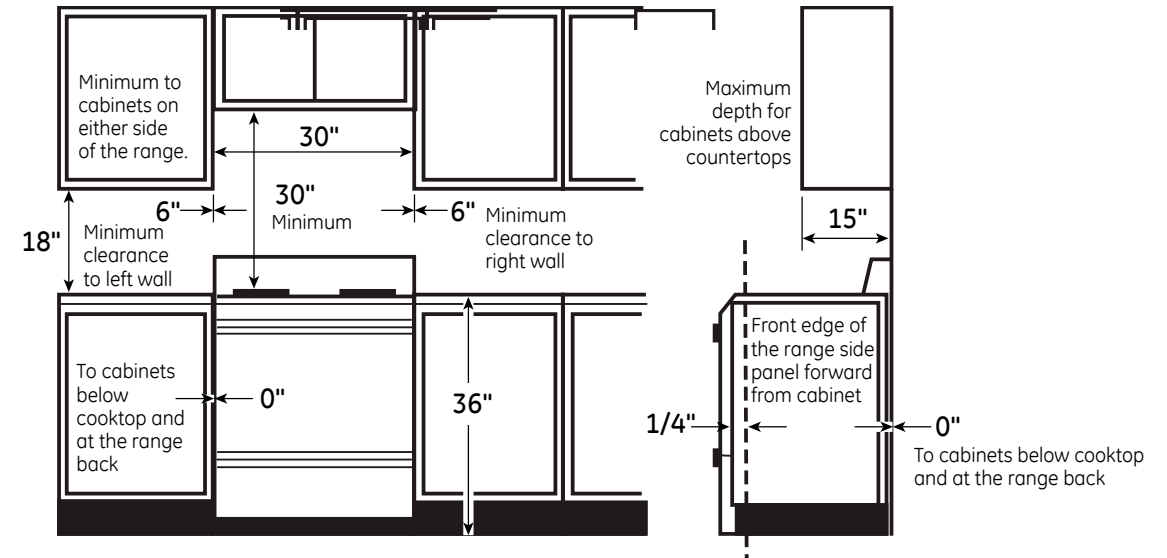

### DIMENSIONS AND INSTALLATION INFORMATION (IN INCHES)

**ELECTRICAL RATING:** 120V, 60Hz, 15A

**INSTALLATION INFORMATION:** Before installing, consult installation instructions packed with product for current dimensional data.