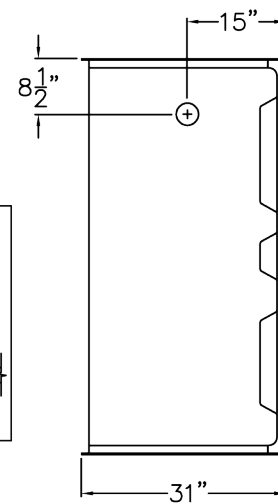

Panels:

Shower Base 31" W x 60" L x 4.5" H
Side Wall Panel Left 31" W x 73.5" H
Side Wall Panel Right..... 31" W x 73.5" H
Rear Wall Panel Bottom 60" L x 44" H
Rear Wall Panel Top..... 60" L x 29.5" H

Features:

4.

Collapsible Rubber Dam White PVC with End Caps

FRONT VIEW

SIDE VIEW

TOP VIEW

Detail of 1.0" Threshold

Disclaimer:

In an effort to continually improve our product, specifications and configurations are subject to change without notice. Before ordering or installing, consider future access to essential equipment. Due to the nature of the materials, dimensions may vary $\pm 1/2"$.