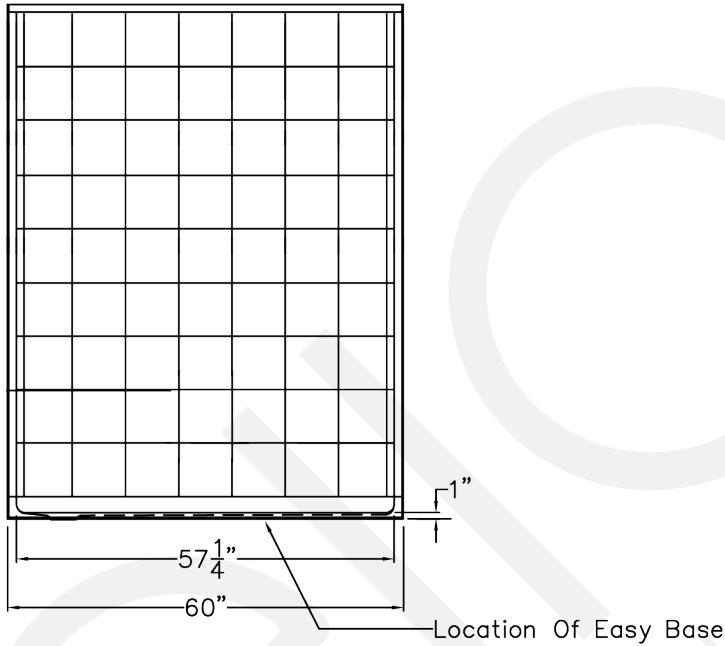

Disclaimer:

In an effort to continually improve our product, specifications and configurations are subject to change without notice. Before ordering or installing, consider future access to essential equipment. Due to the nature of the materials, dimensions may vary $\pm 1/2"$.