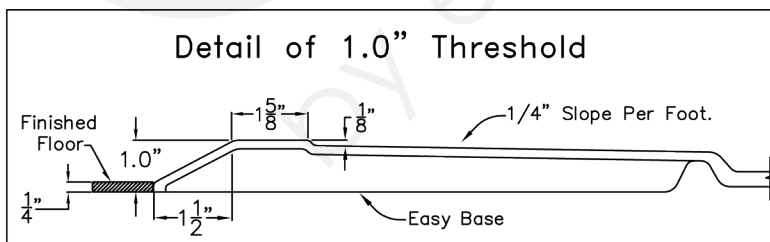

4.

Collapsible Rubber Dam White PVC with End Caps

FRONT VIEW

SIDE VIEW

TOP VIEW

Detail of 1.0" Threshold

Disclaimer:

In an effort to continually improve our product, specifications and configurations are subject to change without notice. Before ordering or installing, consider future access to essential equipment. Due to the nature of the materials, dimensions may vary $\pm 1/2"$.