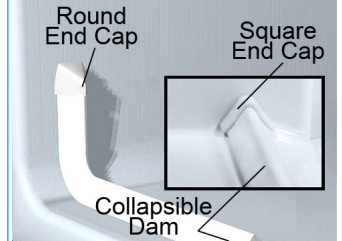

Barrier Free, Roll In Shower 60" x 30"

Ella Freedom Accessories

1.

Polished Chrome Curved Grab Bars with Covered Flange

2.

Polished Chrome 2-in1 Shower Valve Grab Bar

3.

2" Chrome Strainer Brass Drain with Friction Seal

4.

Collapsible Rubber Dam White PVC with End Caps

FRONT VIEW

SIDE VIEW

TOP VIEW

Detail of 1.0" Threshold

Disclaimer:

In an effort to continually improve our product, specifications and configurations are subject to change without notice. Before ordering or installing, consider future access to essential equipment. Due to the nature of the materials, dimensions may vary $\pm 1/2"$.