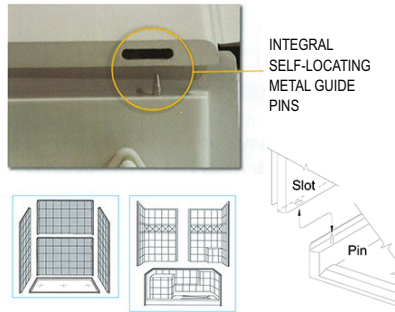

STRENGTH

Wood & Steel Reinforced Walls

Twice the weight and twice the raw materials used in the construction of our showers than listed by any of our competitors. Wood reinforced core walls and high density base. Metal conduit around perimeter of EACH panel for added strength.

ADAPTABILITY

Customized Accessory Placement

The wood reinforced core walls allow the fixtures to be installed right onto the wall studs by eliminating the need for a drywall backing.

SHOWER DOOR FRIENDLY

Your choice: Curtain or Door

Square corners in Ella shower construction allow for framed or frameless shower doors to be installed.

FRONT SIDE INSTALLATION

Aluminum Pin and Slot System for a contractor friendly front side installation.

An installation may be finished in a fraction of the time. No more need to get behind the panels to bolt large panels together.

AVAILABILITY

Your Project won't be held up

Ella showers are manufactured, inspected and shipped directly from the factory within 5 - 7 business days.

Rush orders are available upon request (white only).

No order is too big or small.

SMART PACKING

Multi-piece Shower in a Box

PRE-LEVELLED BASE

Barrier Free 1"