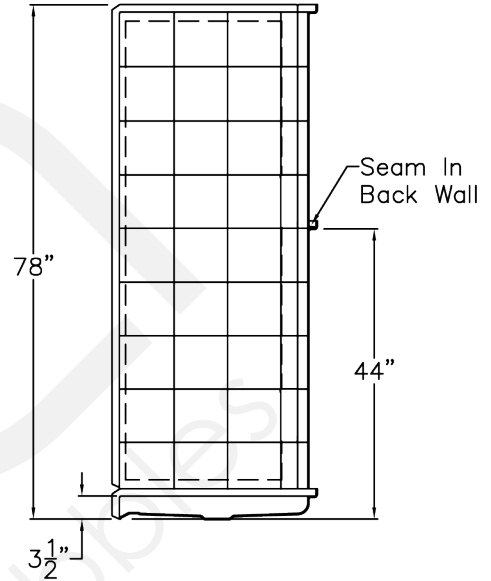

4.

Collapsible Rubber Dam White PVC with End Caps

FRONT VIEW

SIDE VIEW

TOP VIEW

Detail of 1.0" Threshold

Disclaimer:

In an effort to continually improve our product, specifications and configurations are subject to change without notice. Before ordering or installing, consider future access to essential equipment. Due to the nature of the materials, dimensions may vary $\pm 1/2"$.