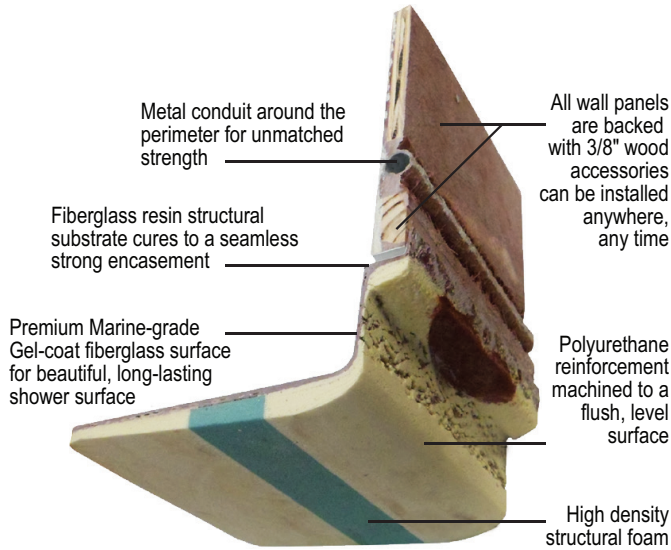

Barrier Free, Roll In Shower 60" x 30"

Ella Freedom Accessories

1.

Polished Chrome Curved Grab Bars with Covered Flange

2.

Polished Chrome 2-in1 Shower Valve Grab Bar

3.

2" Chrome Strainer Brass Drain with Friction Seal

4.

Collapsible Rubber Dam White PVC with End Caps

FRONT VIEW

SIDE VIEW

TOP VIEW

Detail of 1.0" Threshold

Disclaimer:

In an effort to continually improve our product, specifications and configurations are subject to change without notice. Before ordering or installing, consider future access to essential equipment. Due to the nature of the materials, dimensions may vary $\pm 1/2"$.

STRENGTH

Wood & Steel Reinforced Walls

Twice the weight and twice the raw materials used in the construction of our showers than listed by any of our competitors. Wood reinforced core walls and high density base. Metal conduit around perimeter of EACH panel for added strength.

ADAPTABILITY

Customized Accessory Placement

The wood reinforced core walls allow the fixtures to be installed right onto the wall studs by eliminating the need for a drywall backing.

SHOWER DOOR FRIENDLY