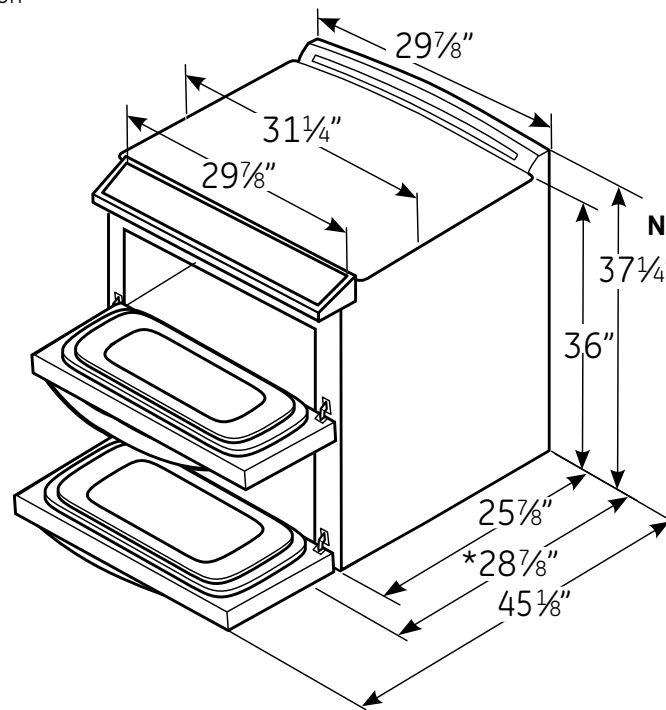

PS950SF/EF

GE Profile™ Series 30" Slide-In Double Oven Electric Convection Range

Dimensions and Installation Information (in inches)

Receptacle Locations: Locally approved flexible service cord or conduit must be used because terminals are not accessible after range installation. See shaded area in drawing for location of electrical outlet box. Recommended outlet locations allow range to be installed directly against rear wall.

Note: This appliance has been approved for 0" spacing to adjacent surfaces above the cooktop. However, a 6" minimum spacing to surfaces less than 15" above the cooktop and adjacent cabinet is recommended to reduce exposure to steam, grease splatter and heat.

Installation information: Before installing, consult installation instructions for current dimensional data and additional requirements.

KW Rating	
240V	15.2
208V	11.4
Breaker Size	
240V	40 Amps†
208V	40 Amps†

†Note: Check local codes for required breaker size.

NOTE: Use a 4' power cord to prevent interference