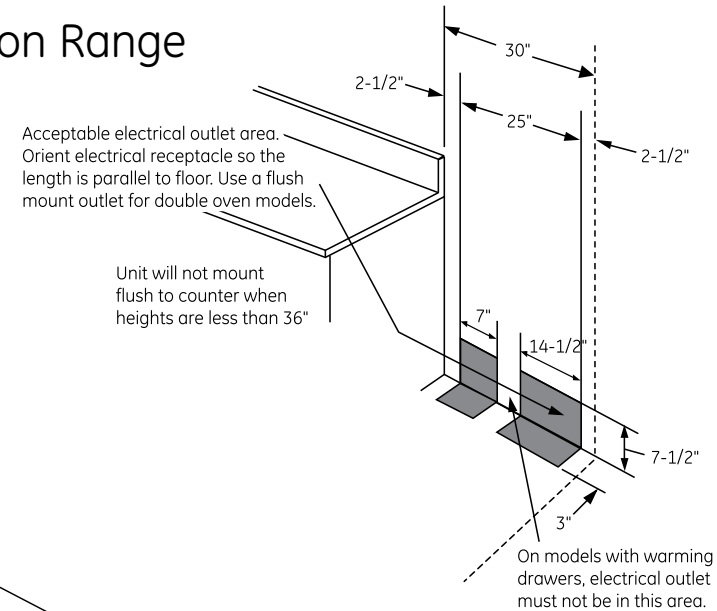

PS950SF/EF

GE Profile™ Series 30" Slide-In Double Oven Electric Convection Range

Dimensions and Installation Information (in inches)

Receptacle Locations: Locally approved flexible service cord or conduit must be used because terminals are not accessible after range installation. See shaded area in drawing for location of electrical outlet box. Recommended outlet locations allow range to be installed directly against rear wall.

Note: This appliance has been approved for 0" spacing to adjacent surfaces above the cooktop. However, a 6" minimum spacing to surfaces less than 15" above the cooktop and adjacent cabinet is recommended to reduce exposure to steam, grease splatter and heat.

Installation information: Before installing, consult installation instructions for current dimensional data and additional requirements.

KW Rating	
240V	15.2
208V	11.4
Breaker Size	
240V	40 Amps†
208V	40 Amps†

†Note: Check local codes for required breaker size.

NOTE: Use a 4' power cord to prevent interference