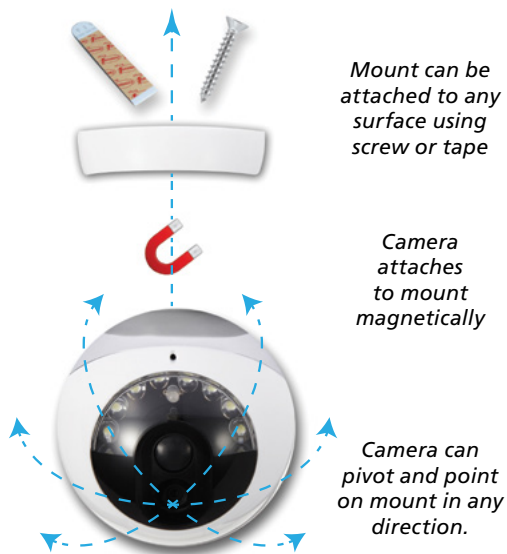

REMOTE LYNC

Cordless, Wireless Home Security Camera

PRODUCT DESCRIPTION

The innovative RemoteLync Home Security Camera features an intuitive mobile app that communicates with a cordless, long-life, Wi-Fi camera. The RemoteLync Home Security Camera also leverages your trusted friends and family to make home security more accessible.

When motion is detected, the RemoteLync Home Security Camera app sends an alert via email or push notification to your mobile device, and to the people you set up in your network. At the same time, inside your home, the camera sounds an alarm. Immediately after motion is detected, the camera starts recording video. After receiving an alert, you and your network can view video of the incident. Depending on the situation, you can dismiss the alert or take action. The camera will continue recording so long as it senses motion in your home.

Easy to Install

1. Charge Camera and Mount the Device Anywhere
2. Download the Remote Lync Camera App
3. Connect Camera to Your Router
4. View Camera Video from Your Phone Tablet or Computer

TECHNICAL SPECS:

Physical Dimensions	
Diameter	2.583"
Weight	.34 lbs
Mounting	
Base	3M Command Tape™ for inside use
Video Sensor	Magnetic
Imaging Subsystem	
Sensor	CMOS Color Sensor
Lens	Fixed focus, F# 2.0
Field of View	Horizontal: 52.9 deg Vertical: 41.2 deg
Compression	H.264
Frame Rate	1-30 Frames per sec. User selectable.
Video Length	User selectable
Resolution	640x480
Night Vision	White Light LED lighting 41,000 mcd (avg)
Wakeup	<500 milliseconds to 1st image
Wireless Subsystem	
Network Interface	802.11 b/g/n 2.4 GHz
Protocols	TCP, UDP, HTTP, HTTPS, DNS, DHCP, ARP, Websockets
Wireless Security	WEP, WPA-PSK, WPA2-PSK
Wireless Setup	WPS and Wireless SoftAP
Certifications	FCC, CE
Passive Infrared (PIR) Subsystem	
Lens	Fresnel
Operating Current	< 6 μA in non-triggered state
Detection Pattern	82° horizontal, > 5 meters
Audio Subsystem	
Audio In	Mono 16 bit PCM, 32ksps
Audio Out	Plays pre-recorded mono audio, ADPCM, variable rate. 36mm full range speaker. Class-D amp. 81.5dB @ 1 meter.
Power	
Batteries	Rechargeable Lithium Polymer
Battery Life	> 1 quarter and ~1,000 seconds of 5 sec video with LEDs ON or ~1,350 seconds of 5 sec video with LEDs OFF
Tamper Detection	
Motion	Server detected
Operating Environment	
Temperature	0°C to 50°C
Humidity	90% RH Maximum
Warranty	
Warranty	1 year limited

Ordering#: 21026665