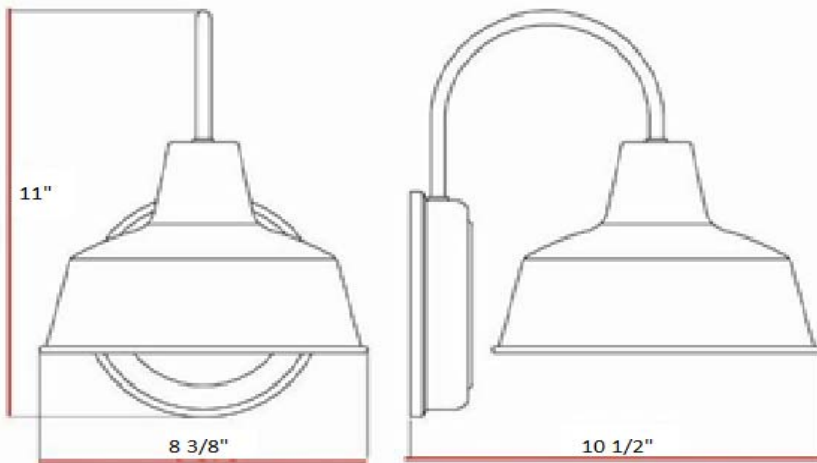

Mason Wall Mount Dark Sky ORB

Specifications

Material Construction:	Formed Steel
Lens:	White Painted Inside of the Shade
Lamp Type & Wattage:	Uses 1 60W Medium Based Incandescent Bulb
Mounting:	Wall Mounted
Finish:	Oil Rubbed Bronze
Voltage:	120V
Weight:	1.36 lbs.

Dimensions

Warranty & Compliances

Warranty	10 Year Limited Warranty
UL	UL/cUL; Suitable for wet locations
ADA	N/A
EnergyStar	N/A

Companion Fixtures

Mason Wall Mount Dark Sky
Oil Rubbed Bronze

519504

Type:

Job: