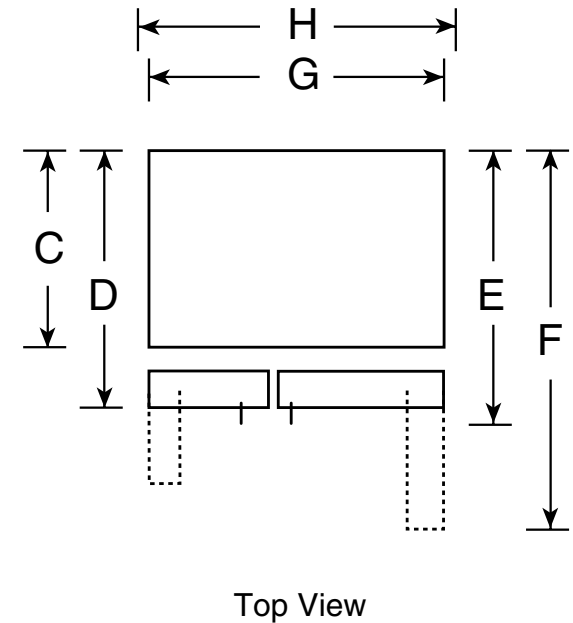

### Dimensions and Installation Information (in inches)

Overall Dimensions	Height to top of hinge (in.) <b>A</b>	69-1/2
	Height to top of case (in.) <b>B</b>	68-3/4
	Case depth without door (in.) <b>C†</b>	28
	Case depth less door handle (in.) <b>D†</b>	32-1/2
	Case depth with door handle (in.) <b>E†</b>	35
	Depth with fresh food door open 90° (in.) <b>F†</b>	50-1/8
	Width (in.) <b>G</b>	35-3/4
	Width with door open 90° inc. door handle (in.) <b>H</b>	43-5/8
Air Clearances	Each side (in.)	1/8
	Top (in.)	1
	Back (in.)	1/8

†Water hook-up fits in back air clearance when calculating installation depth.

If installed against a wall, allow clearance of 14-3/16" on freezer side to remove bin.

Clearance required to remove fresh food full-size pan without disassembling is 18-15/16".