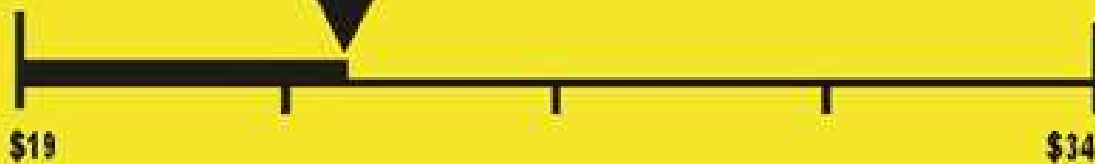

U.S. Government

Federal law prohibits removal of this label before consumer purchase.

ENERGYGUIDE

Dishwasher
Capacity: compact

SPT

Models SD-2201S, SD-2201W

Estimated Yearly Operating Cost (when used with an electric water heater)

\$24

Cost Range of Similar Models

220 kWh

Estimated Yearly Electricity Use

\$16

Estimated Yearly Operating Cost
(when used with a natural gas water heater)

Your cost will depend on your utility rates and use.