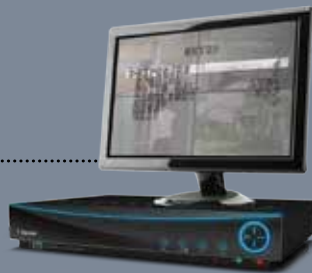

3

View & control your camera through a Swann DVR, monitor or TV

Installation is easy

Do-it-Yourself

Installing this Swann product is simple. For instructions, tips and videos see the operating instructions in this pack or visit www.swann.com

Professional Installation

Need extra help?
We have an installer in your region!
For more visit www.swann.com

Our Promise

Swann stands by its promise of Lifetime Support to make advanced security easy to use, install and maintain. Everything is in the pack but if you need it Swann's help desk is available 24 hours a day, 7 days a week for the life of the product.