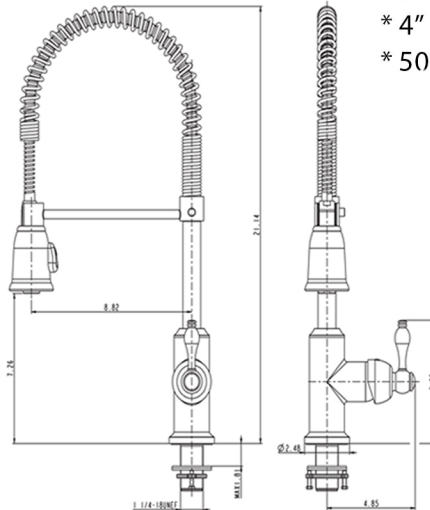

\* ORB: Oil Rubbed Bronze

**SINK DETAILS (Model# KASDB33229S)**

- \* 33" Copper Kitchen Apron Sink with Scroll Design
- \* Color: Oil Rubbed Bronze
- \* Outer Dimension: 33" x 22" x 9"
- \* Inner Dimension: 31" x 19" x 9"
- \* Drain Size: 3.5" Standard
- \* Material Gauge: 14

**FAUCET DETAILS (Model# K-SPD02ORB)**

- \* Single Handle Spring Pull Down Kitchen Faucet
- \* Color: Oil Rubbed Bronze
- \* Solid Brass Construction
- \* Ceramic Disc Cartridges
- \* Overall Height: 21.14"
- \* Overall Width: 13.67"
- \* Spout Reach: 7.26"
- \* 360 Degree Swivel

**SOAP DISPENSER DETAILS (Model# PCP-701ORB)**

- \* Deluxe Soap and Lotion Dispenser
- \* Color: Oil Rubbed Bronze
- \* Solid Brass Head & Plastic Bottle
- \* 4" Spout Reach
- \* 500 ML Plastic Bottle