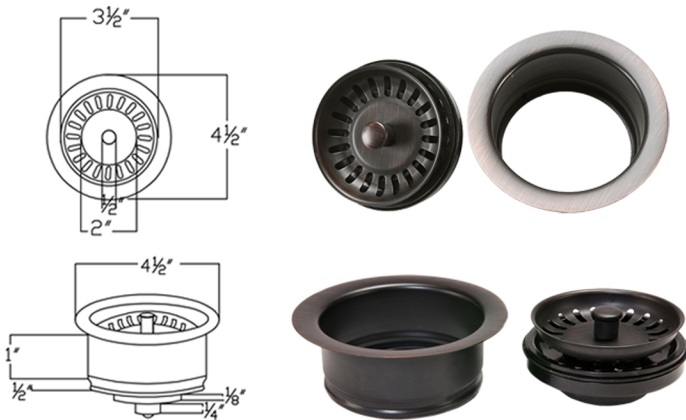

PACKAGE INCLUDES THE FOLLOWING ITEMS:

- 33" Copper Kitchen Apron Single Basin Sink with Scroll Design / ORB Finish (Model# KASDB33229S)
- Single Handle Spring Pull Down Kitchen Faucet - Oil Rubbed Bronze (K-SPD02ORB)
- Solid Brass Soap & Lotion Dispenser - Oil Rubbed Bronze (PCP-701ORB)
- 3.5" Garbage Disposal Drain w/ Basket / ORB Finish (Model# D-130ORB)
- Oil Rubbed Bronze Installation Silicone (Model# C900-ORB)
- Copper Sink Wax (Model# W900-WAX)

* ORB: Oil Rubbed Bronze

DRAIN #1 DETAILS (Model# D-130ORB)

- 3.5" Deluxe Garbage Disposal Drain w/ Basket
- Color: Oil Rubbed Bronze
- Inner Dimension: 3.5"
- Outer Dimension: 4.5" x 2"
- Installation Type: Insinkerator Brand Compatible
- Material: Brass

SILICONE DETAILS (Model# C900-ORB)

- Neutral Cure Installation Silicone
- Color: Oil Rubbed Bronze
- Size: 4.5 OZ
- Matches a Variety of Different Styled Sinks and Drains