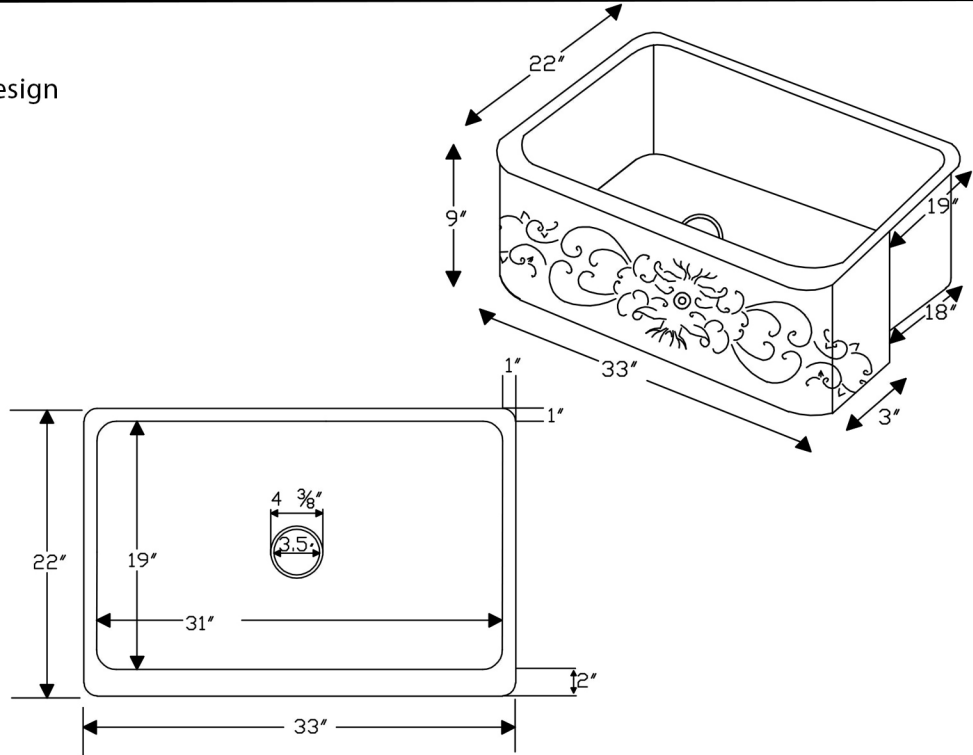

**PACKAGE INCLUDES THE FOLLOWING ITEMS:**

- \* 33" Copper Kitchen Apron Single Basin Sink with Scroll Design / ORB Finish (Model# KASDB33229S)
- \* Single Handle Spring Pull Down Kitchen Faucet - Oil Rubbed Bronze (K-SPD02ORB)
- \* Solid Brass Soap & Lotion Dispenser - Oil Rubbed Bronze (PCP-701ORB)
- \* 3.5" Garbage Disposal Drain w/ Basket / ORB Finish (Model# D-130ORB)
- \* Oil Rubbed Bronze Installation Silicone (Model# C900-ORB)
- \* Copper Sink Wax (Model# W900-WAX)

\* ORB: Oil Rubbed Bronze

**SINK DETAILS (Model# KASDB33229S)**

- \* 33" Copper Kitchen Apron Sink with Scroll Design
- \* Color: Oil Rubbed Bronze
- \* Outer Dimension: 33" x 22" x 9"
- \* Inner Dimension: 31" x 19" x 9"
- \* Drain Size: 3.5" Standard
- \* Material Gauge: 14

**FAUCET DETAILS (Model# K-SPD02ORB)**

- \* Single Handle Spring Pull Down Kitchen Faucet
- \* Color: Oil Rubbed Bronze
- \* Solid Brass Construction
- \* Ceramic Disc Cartridges
- \* Overall Height: 21.14"
- \* Overall Width: 13.67"
- \* Spout Reach: 7.26"
- \* 360 Degree Swivel

**SOAP DISPENSER DETAILS (Model# PCP-701ORB)**

- \* Deluxe Soap and Lotion Dispenser
- \* Color: Oil Rubbed Bronze
- \* Solid Brass Head & Plastic Bottle
- \* 4" Spout Reach
- \* 500 ML Plastic Bottle