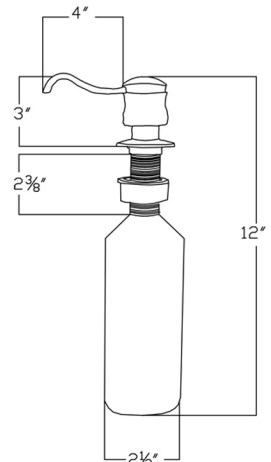

\* ORB: Oil Rubbed Bronze

**SINK DETAILS (Model# KASDB33229S)**

- \* 33" Copper Kitchen Apron Sink with Scroll Design
- \* Color: Oil Rubbed Bronze
- \* Outer Dimension: 33" x 22" x 9"
- \* Inner Dimension: 31" x 19" x 9"
- \* Drain Size: 3.5" Standard
- \* Material Gauge: 14

**FAUCET DETAILS (Model# K-SPD02ORB)**

- \* Single Handle Spring Pull Down Kitchen Faucet
- \* Color: Oil Rubbed Bronze
- \* Solid Brass Construction
- \* Ceramic Disc Cartridges
- \* Overall Height: 21.14"
- \* Overall Width: 13.67"
- \* Spout Reach: 7.26"
- \* 360 Degree Swivel

**SOAP DISPENSER DETAILS (Model# PCP-701ORB)**

- \* Deluxe Soap and Lotion Dispenser
- \* Color: Oil Rubbed Bronze
- \* Solid Brass Head & Plastic Bottle
- \* 4" Spout Reach
- \* 500 ML Plastic Bottle