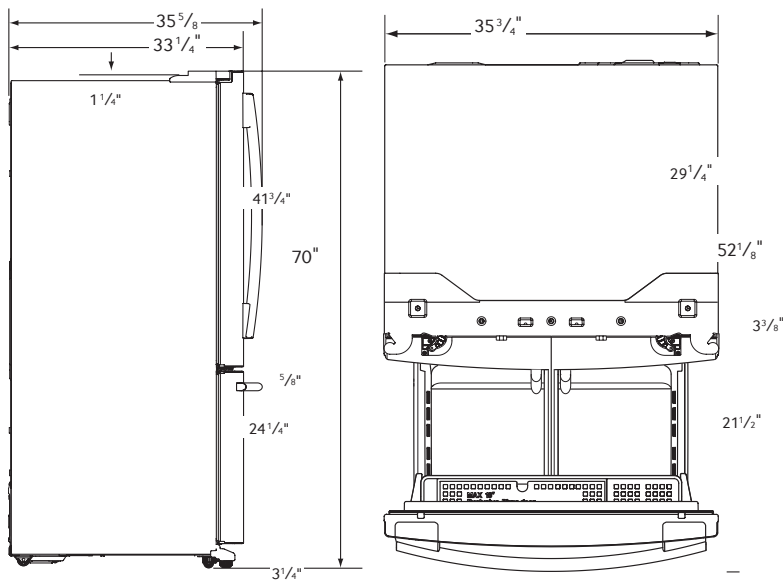

Total Capacity: 24.6 cu. ft.

Refrigerator: 16.6 cu. ft.

- Tall and Wide External Filtered Water Dispenser and Ice Dispenser
- IceMaster™ Ice Maker
- CoolSelect Pantry™ with Temperature Control
- 2 Humidity-Controlled Crispers
- 5 Tempered Glass Spill-Proof Shelves
  - 2 Slide Out
  - 1 Slide In
  - 1 Extending Half Shelf
  - 1 Full Width
- 6 Clear Door Bins
  - Right Door: 3 Gallon Bins
  - Left Door: 3 Door Bins
- High-Efficiency LED Lighting

Freezer: 8.0 cu. ft.

- EZ-Open Handle™
- 1 Large Opaque Bin with 2 Dividers
- Auto Pull-Out Upper Drawer
- High-Efficiency LED Lighting

Accessories

Water Filter: HAF-CIN

Warranty

One (1) Year Parts and Labor on Refrigerator
Five (5) Years Parts and Labor on Sealed Refrigeration System Only*
Ten (10) Years Parts and Five (5) Years Labor on Digital Inverter Compressor

*Compressor, evaporator, condenser, drier, connecting tubing

Product Dimensions & Weight

Dimensions (WxHxD with hinges, handles and doors):
35 3/4" x 70" x 35 5/8"

Dimensions (WxHxD without hinges and door):
35 3/4" x 68 5/8" x 29 1/2"

Dimensions (WxHxD with hinge and door, no handle):
35 3/4" x 70" x 33 1/4"

Weight: 307.5 lbs.

Shipping Dimensions & Weight (WxHxD)

Dimensions: 38 5/8" x 75 3/4" x 36 1/4"

Weight: 334.0 lbs.

Color	Model #	UPC Code
Stainless Steel	RF263BEAESR	036725590045
White	RF263BEAEW	036725590076
Black	RF263BEAEB	036725590069
Stainless Platinum	RF263BEAESP	036725590052

SAMSUNG

*Samsung received the highest numerical score for French door refrigerators in a tie in the proprietary J.D. Power 2014 Kitchen Appliance Study^{SM}. Study based on 15,380 total responses measuring 10 French door refrigerators brands and measures opinions of consumers about their new appliance purchased in the past 24 months. Proprietary study results are based on experiences and perceptions of consumers surveyed in January-March 2014. Your experiences may vary. Visit jdpower.com.

Actual color may vary. Design, specifications, and color availability are subject to change without notice. Non-metric weights and measurements are approximate.

©2014 Samsung Electronics America, Inc. 85 Challenger Road, Ridgefield Park, NJ 07660. Tel: 800-SAMSUNG. samsung.com. Samsung is a registered trademark of Samsung Electronics Co. Ltd.