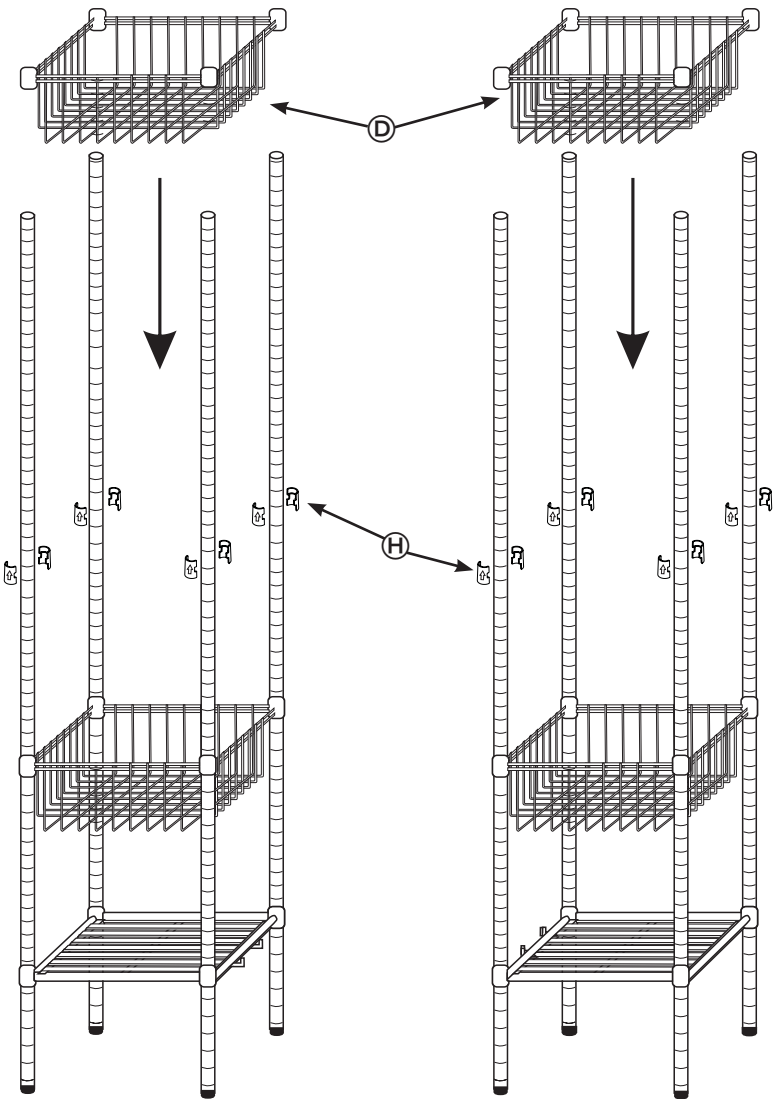

ASSEMBLY

STEP 4