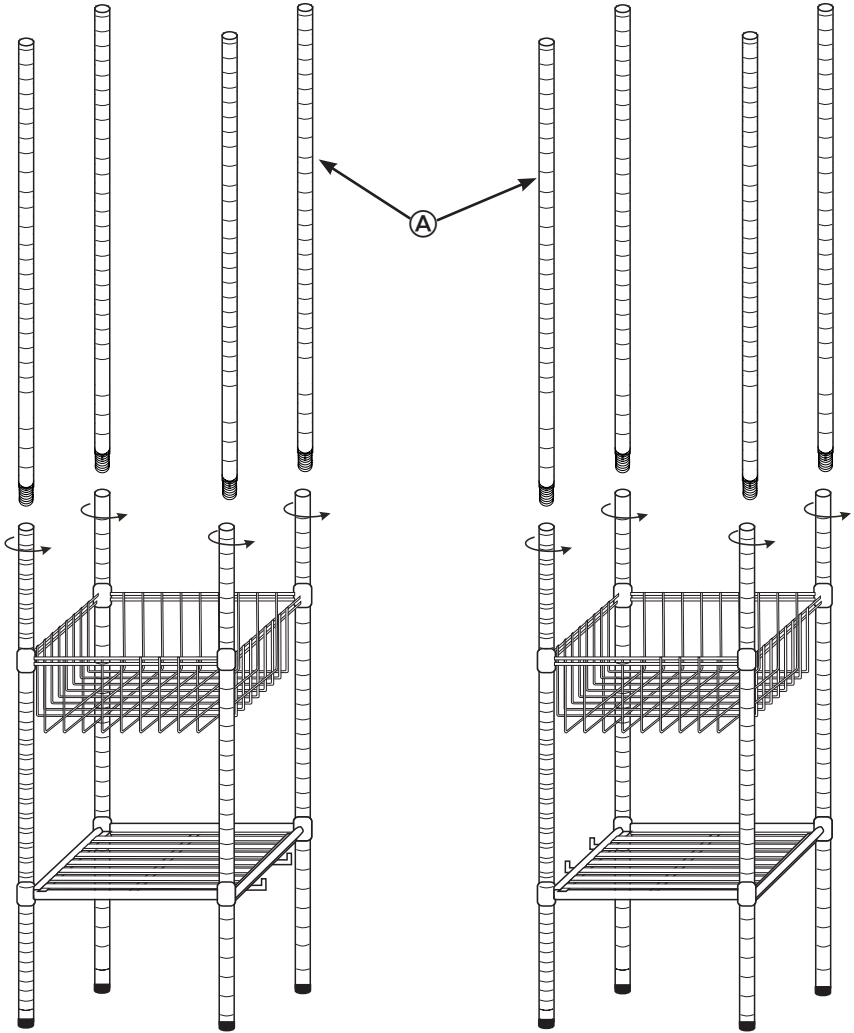

ASSEMBLY

STEP 3