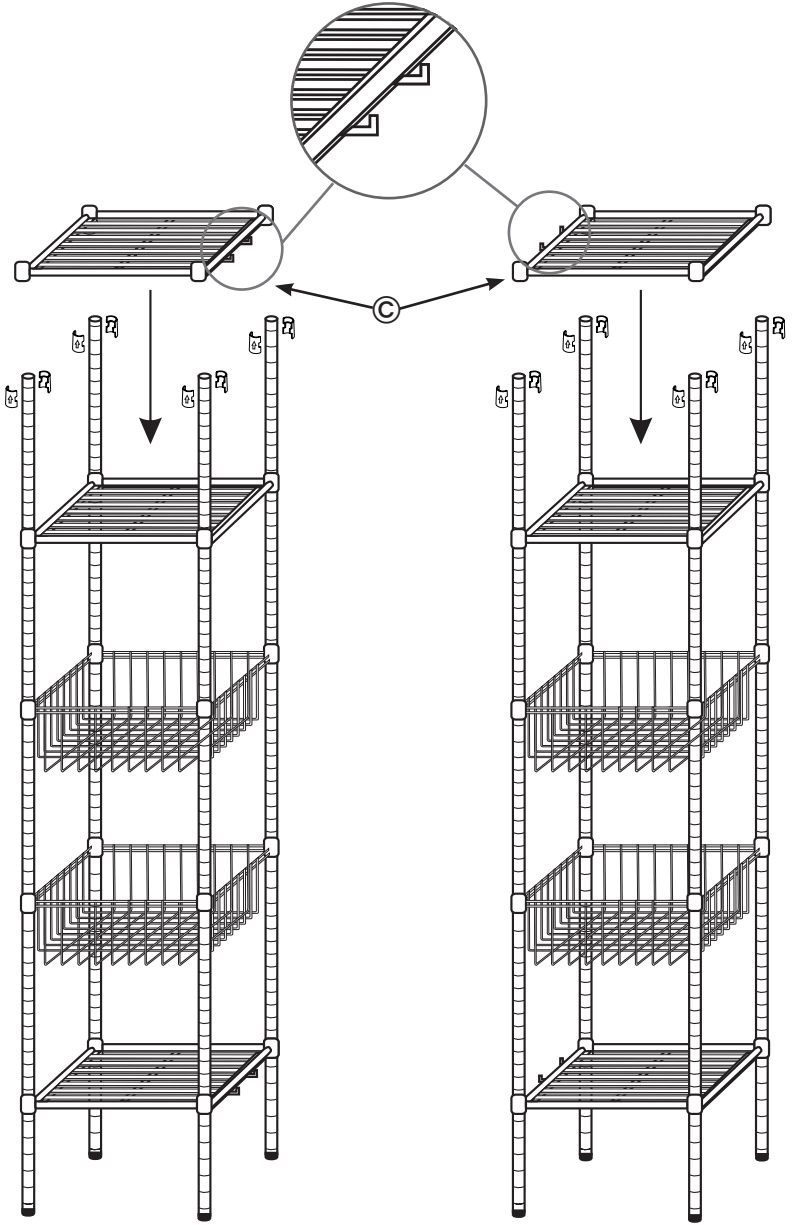

ASSEMBLY

STEP 6