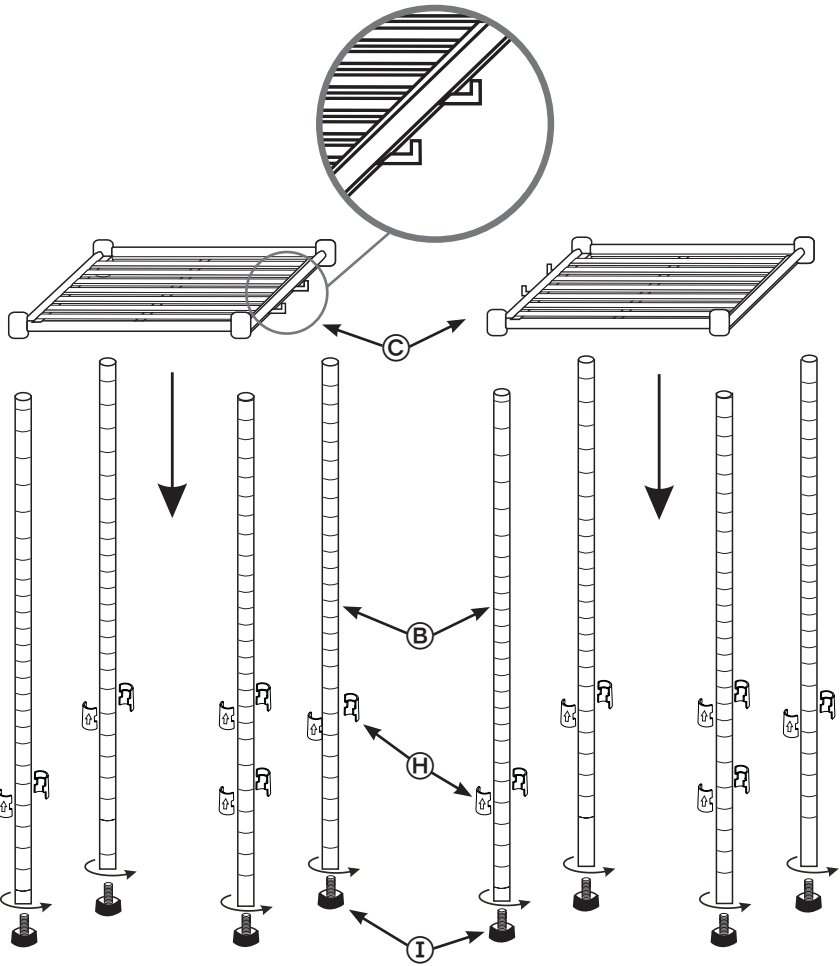

ASSEMBLY

STEP 1