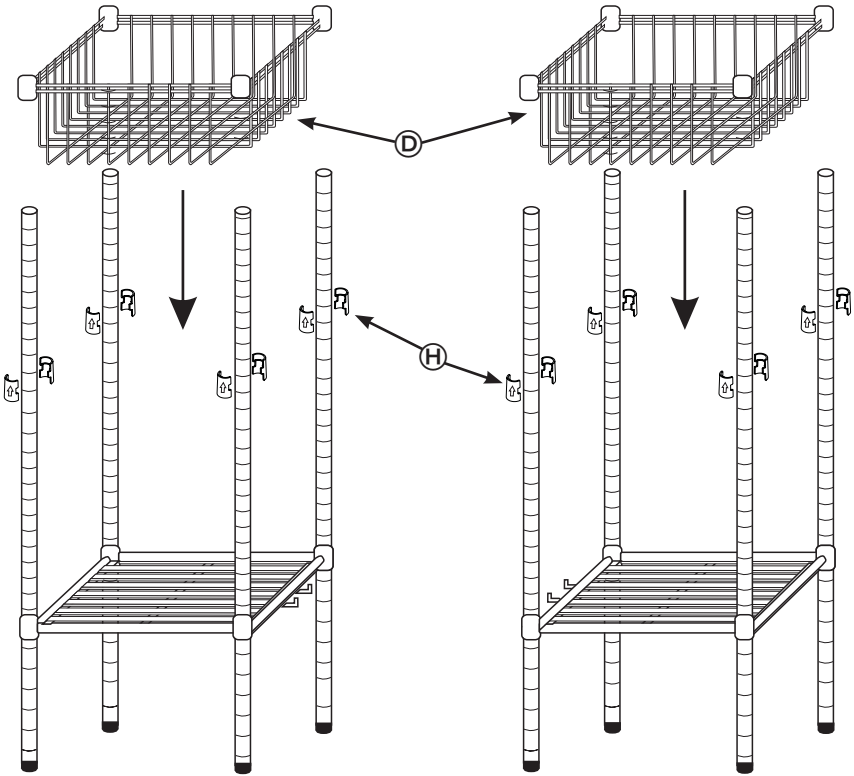

ASSEMBLY

STEP 2