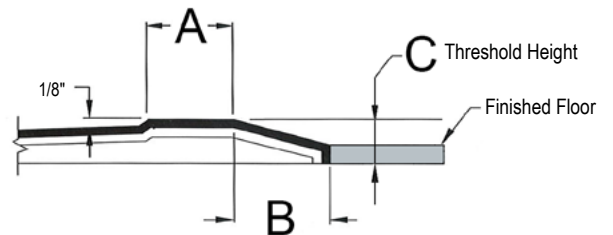

The barrier free threshold height (C) varies due to shower base sizes and floor drain location. The shower base is designed to assure the correct water flow into the floor drain. The threshold height size is located at the end of each shower model number.

Example: EB 6030 BF 5P .75 shows 0.75 of an inch C = 3/4" threshold height.