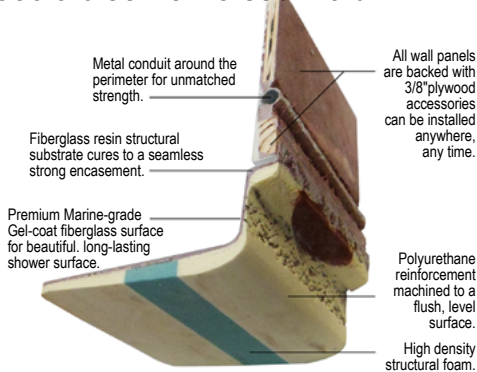

Roll In Shower Features

STRENGTH

Plywood & Steel Reinforced Walls

Twice the weight and twice the raw materials used in the construction of our showers than listed by any of our competitors.

Plywood reinforced core walls and high density base.

Metal conduit around perimeter of EACH panel for added strength.

All wall panels are backed with 3/8" plywood accessories can be installed anywhere, any time.