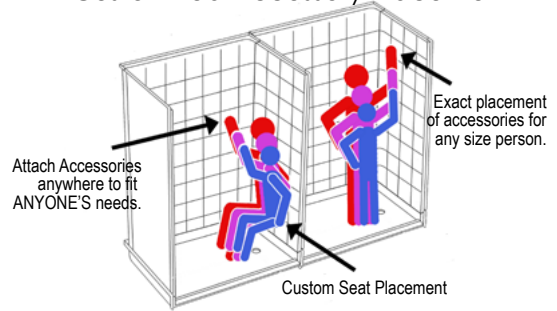

ADAPTABILITY

Customized Accessory Placement

The plywood reinforced core walls allow the fixtures to be installed right onto the wall studs by eliminating the need for a drywall backing.