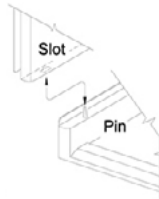

Roll In Shower Features

STRENGTH

Plywood & Steel Reinforced Walls

Twice the weight and twice the raw materials used in the construction of our showers than listed by any of our competitors.

Plywood reinforced core walls and high density base.

Metal conduit around perimeter of EACH panel for added strength.

All wall panels are backed with 3/8" plywood accessories can be installed anywhere, any time.

ADAPTABILITY

Customized Accessory Placement

The plywood reinforced core walls allow the fixtures to be installed right onto the wall studs by eliminating the need for a drywall backing.

FRONT SIDE INSTALLATION

INTEGRAL SELF-LOCATING METAL GUIDE PINS

Aluminum Pin and Slot System for a contractor friendly front side installation.

An installation may be finished in a fraction of the time. No more need to get behind the panels to bolt large panels together.

SHOWER DOOR FRIENDLY

Your choice: Curtain or Door

Square corners in Ella shower construction allow for framed or frameless shower doors to be installed.

SMART PACKING

Multi-piece Shower in a Box

Each panel is individually packaged then labeled and banded.

Each package is crated vertically on a pallet.

This process allows for your shower to be delivered safely and un-crated in minutes.

AVAILABILITY

Your Project won't be held up

Ella showers are manufactured, inspected and shipped directly from the factory within 5 - 7 business days.

Rush orders are available upon request (white only).

No order is too big or small.

PRE-LEVELED BASE

Gelcoat fiberglass surface creates the smooth, beautiful, long-lasting shower surface

Fiberglass resin structural substrate cures to a seamless, strong encasement shell.

Polyurethane reinforcement, machined to a flush, level surface