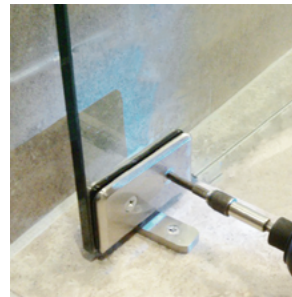

SHOWER DOOR FRIENDLY

Your choice: Curtain or Door

Square corners in Ella shower construction allow for framed or frameless shower doors to be installed.

Image for illustration only