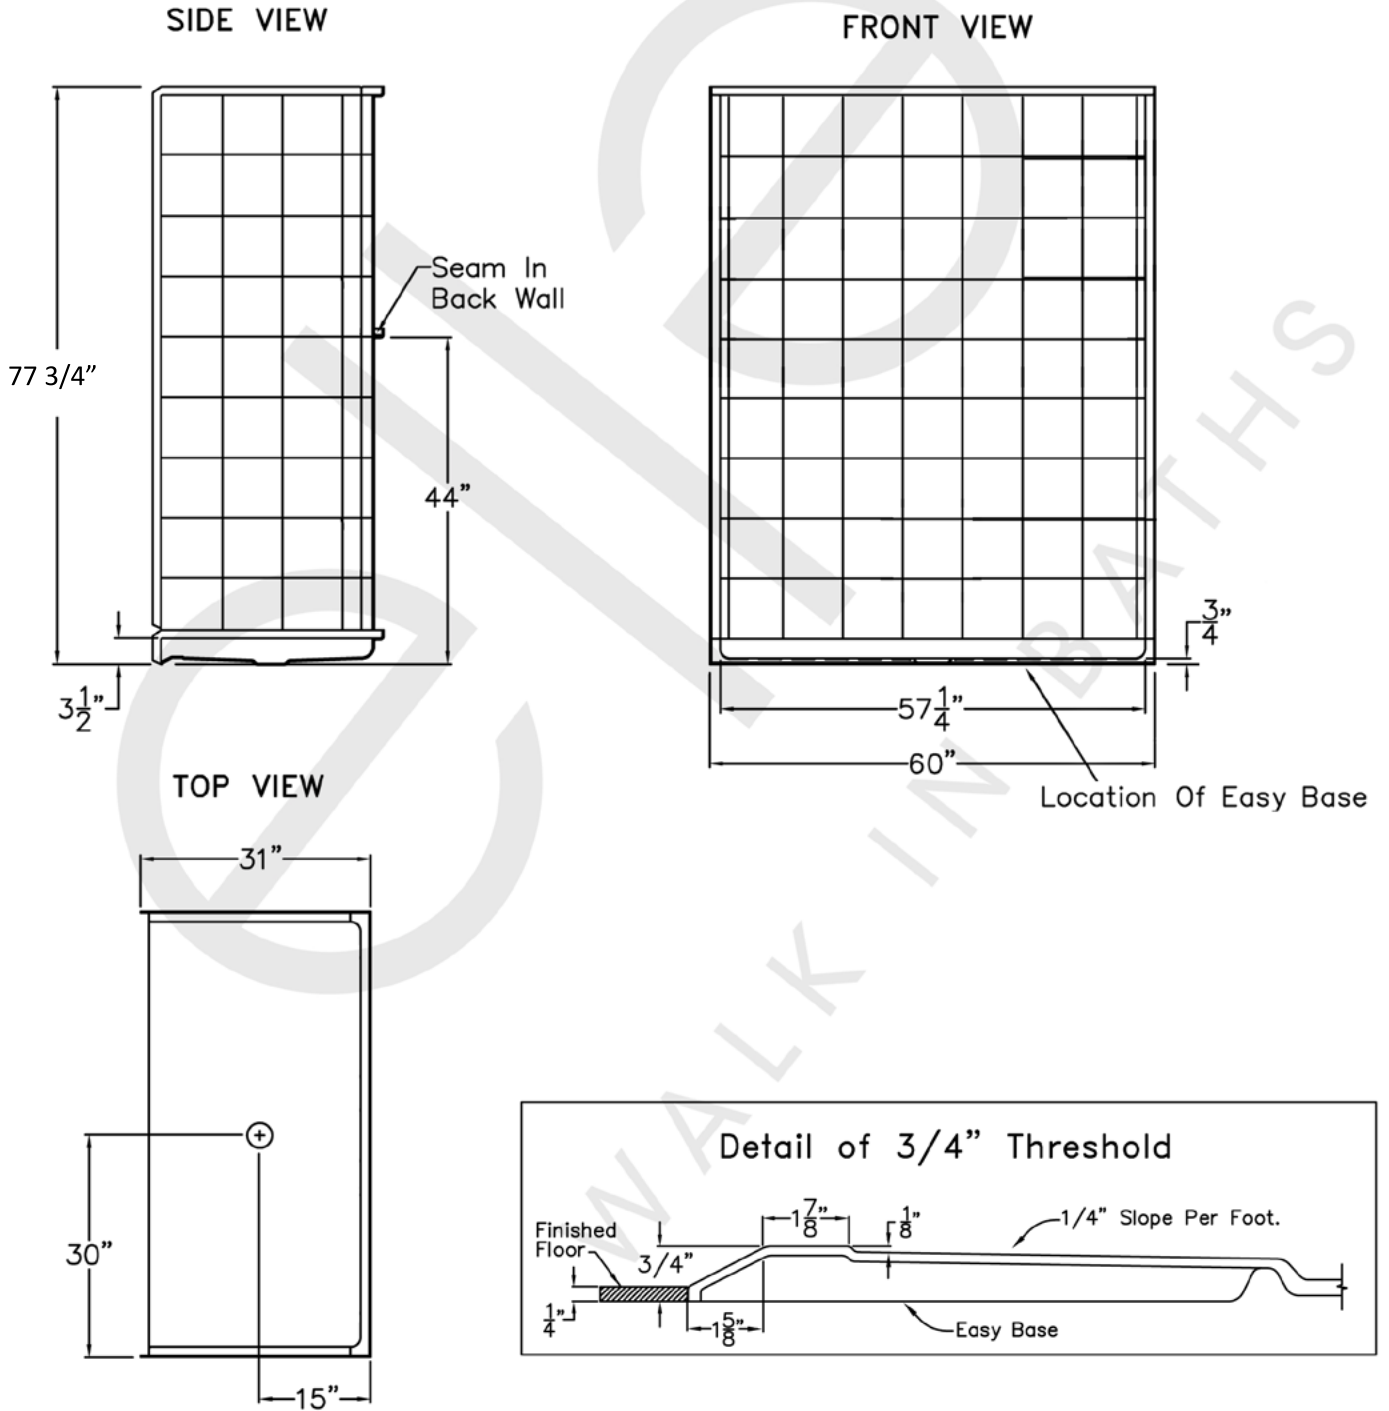

Ella Roll In Shower EB 6030 BF 5P .75 C